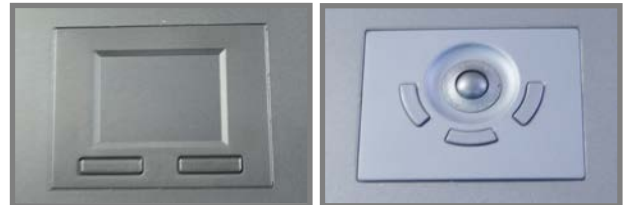

1U Rackmount 21" Wide 1920 x 1080 console drawer with 104-key keyboard w/ touchpad (e), integrated with DVI-D, 8 KVM Ports, Over Depth is 30 Inch. Dongles sold separately

Model: NVPW1215-8e

FEATURES:

- 1U 21" widescreen LCD console drawer
- Support Full HD with 1080p resolution
- 104-key keyboard with touchpad
- New enhanced aesthetics with molded front handle

Drawer Features & Options

- 3G / HD / SD-SDI Broadcast-grade input (w/ speaker)
- HDMI (w/ speaker)
- DC power : 12V / 24V / 48V / 110 ~ 125V

SPECIFICATIONS:

LCD Panel	
Diagonal size	21.5" widescreen TFT
Max. Resolution	1920 x 1080
Brightness (cd/m2)	250
Backlight	LED
Colors	16.7M
Contrast Ratio (typ)	1000 : 1
Viewing Angle (H/V)	170° x 160°
Active area (mm)	477 x 268
MTBF (hrs)	30,000
Casing Color	Black (RAL 9005)
Weight (Single console	
Net	14.7 kgs / 32.3 lbs
Gross	18.9 kgs / 41.6 lbs
Environmental	
Operating	0 to 55°C Degree
Storage	-20 to 60°C Degree
Relative humidity	5-90%, non-condensing
Shock	10G acceleration (11 ms duration)
Vibration	5-500Hz 1G RMS random vibration
Regulatory	FCC & CE certified
Power	
Input	Auto-sensing 100 to 240VAC, 50 / 60Hz
Consumption	Max. 32 Watt, Standby 4 Watt
Product Dimensions (Single console)	
Product	441.6 x 670 x 44 mm / 17.4 x 26.4 x 1.73 inch
Packing	595 x 860 x 140 mm / 23.4 x 33.9 x 5.5 inch