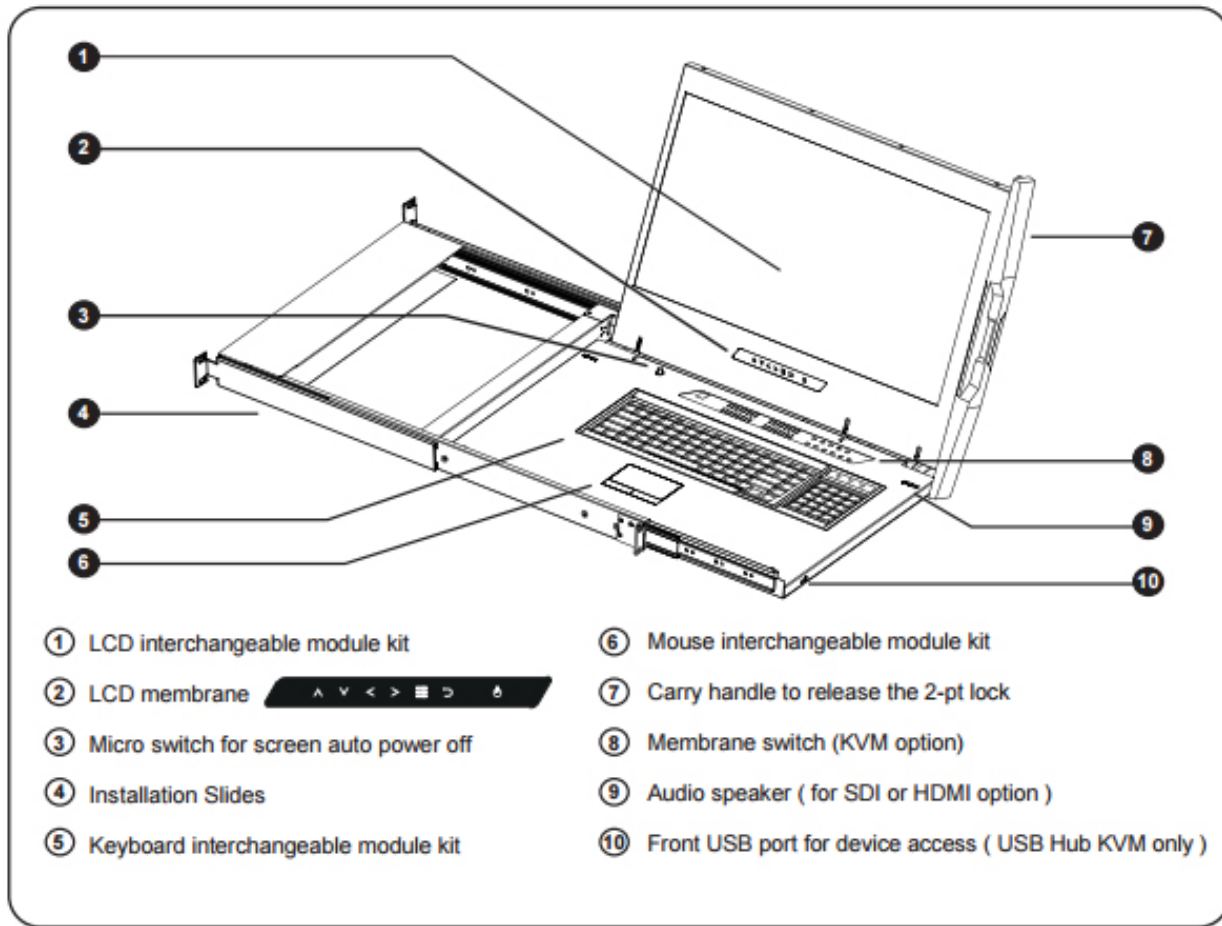

1U Rackmount 21" Wide 1920 x 1080 console drawer with 104-key keyboard w/ touchpad (e), integrated with DVI-D, 8 KVM Ports, Over Depth is 30 Inch. Dongles sold separately

Model: NVPW1215-8e

FEATURES:

- 1U 21" widescreen LCD console drawer
- Support Full HD with 1080p resolution
- 104-key keyboard with touchpad
- New enhanced aesthetics with molded front handle

Drawer Features & Options

- 3G / HD / SD-SDI Broadcast-grade input (w/ speaker)
- HDMI (w/ speaker)
- DC power : 12V / 24V / 48V / 110 ~ 125V

SPECIFICATIONS:

LCD Panel	
Diagonal size	21.5" widescreen TFT
Max. Resolution	1920 x 1080
Brightness (cd/m2)	250
Backlight	LED
Colors	16.7M
Contrast Ratio (typ)	1000 : 1
Viewing Angle (H/V)	170° x 160°
Active area (mm)	477 x 268
MTBF (hrs)	30,000
Casing Color	Black (RAL 9005)
Weight (Single console	
Net	14.7 kgs / 32.3 lbs
Gross	18.9 kgs / 41.6 lbs
Environmental	
Operating	0 to 55°C Degree
Storage	-20 to 60°C Degree
Relative humidity	5-90%, non-condensing
Shock	10G acceleration (11 ms duration)
Vibration	5-500Hz 1G RMS random vibration
Regulatory	FCC & CE certified
Power	
Input	Auto-sensing 100 to 240VAC, 50 / 60Hz
Consumption	Max. 32 Watt, Standby 4 Watt
Product Dimensions (Single console)	
Product	441.6 x 670 x 44 mm / 17.4 x 26.4 x 1.73 inch
Packing	595 x 860 x 140 mm / 23.4 x 33.9 x 5.5 inch

STRUCTURE DIAGRAM

STANDARD KEYBOARD

e keyboard integrated with touchpad

b keyboard integrated with trackball

Supporting layouts

America		United States			
EMEA					
	United Kingdom	Germany	France	Spain	Norway
					
	Italy	Russia	Switzerland	Netherlands	Portugal
	Asia				
	China	Japan	Korea	Arabia	Turkey

- Hold the handle and slide out the drawer.

- Flip up the LCD to a suitable angle

- Operate the LCD console drawer.

Option - Right Side Open

DIMENSION

Front View

Rear View

Side View