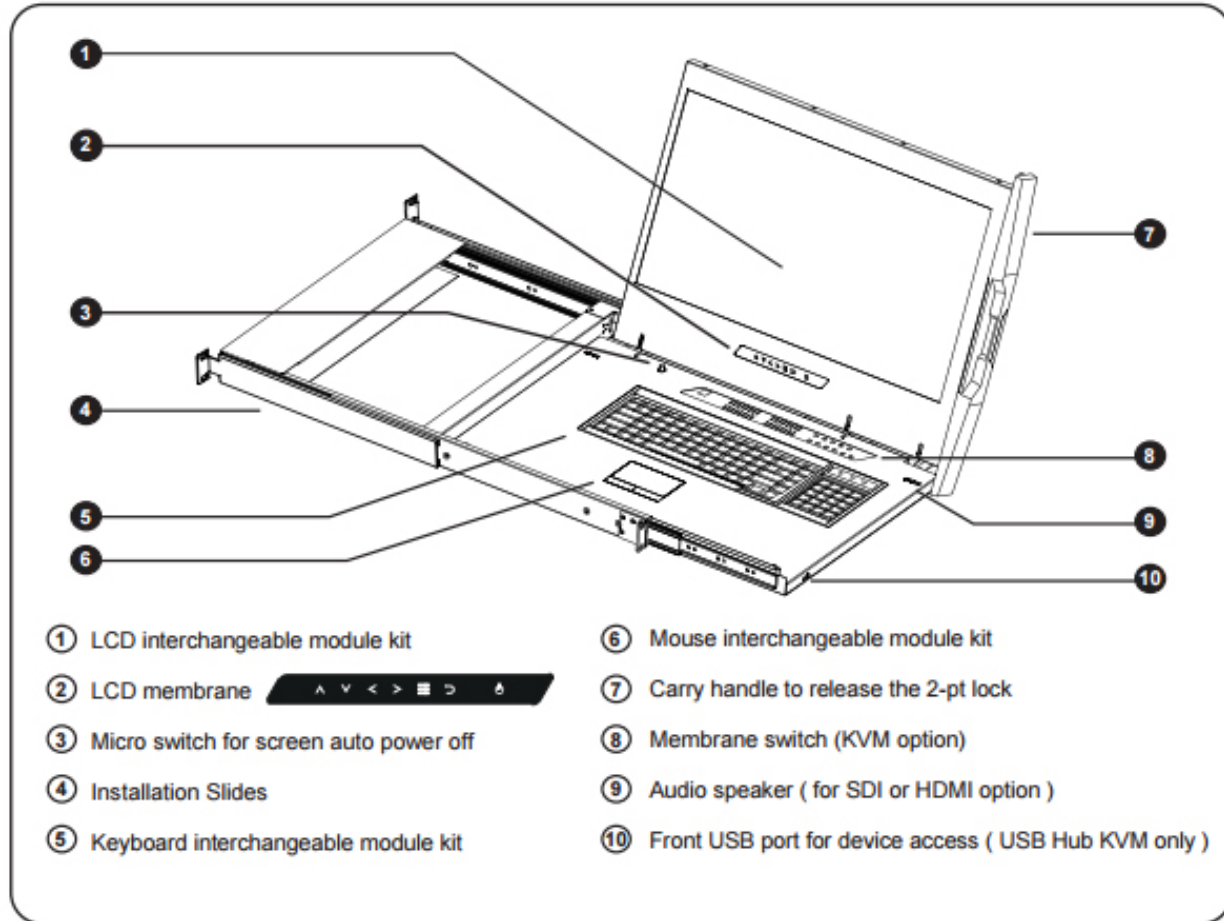

- Hold the handle and slide out the drawer.

- Flip up the LCD to a suitable angle

- Operate the LCD console drawer.

Option - Right Side Open

DIMENSION

Front View

Rear View

Side View

UNIT : mm
1mm = 0.03937 inch

Top View

STANDARD KEYBOARD

e keyboard integrated with touchpad

b keyboard integrated with trackball

Supporting layouts

America	 United States				
EMEA	 United Kingdom	 Germany	 France	 Spain	 Norway
	 Italy	 Russia	 Switzerland	 Netherlands	 Portugal
Asia	 China	 Japan	 Korea	 Arabia	 Turkey

STRUCTURE DIAGRAM

BUILT-IN USB HUB USAGE & CONNECTION

USB Hub DB-15 IP KVM Benefits

- VGA-USB DB-15 KVM with either 8 or 16 ports in 1U
- IP remote access across the world wide web
- 2 x USB 2.0 port sharing USB peripheral for computers
- Mix USB & SUN with Multi-Platform switch capability
- Support resolution up to 1920 x 1080
- SUN 1152 x 900 resolution compatible
- Hot pluggable, no software or drivers required
- Easy & quick installation