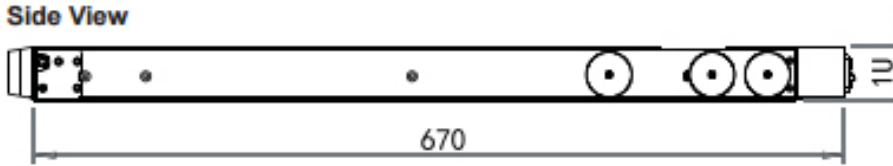

- 3G / HD / SD-SDI Broadcast-grade input (w/ speaker)
- HDMI (w/ speaker)
- DC power : 12V / 24V / 48V / 110 ~ 125V

SPECIFICATIONS:

LCD Panel	
Diagonal size	21.5" widescreen TFT
Max. Resolution	1920 x 1080
Brightness (cd/m2)	250
Backlight	LED
Colors	16.7M
Contrast Ratio (typ)	1000 : 1
Viewing Angle (H/V)	170° x 160°
Active area (mm)	477 x 268
MTBF (hrs)	30,000
Casing Color	Black (RAL 9005)
Weight (Single console	
Net	14.7 kgs / 32.3 lbs
Gross	18.9 kgs / 41.6 lbs
Environmental	
Operating	0 to 55°C Degree
Storage	-20 to 60°C Degree
Relative humidity	5-90%, non-condensing
Shock	10G acceleration (11 ms duration)
Vibration	5-500Hz 1G RMS random vibration
Regulatory	FCC & CE certified
Power	
Input	Auto-sensing 100 to 240VAC, 50 / 60Hz
Consumption	Max. 32 Watt, Standby 4 Watt
Product Dimensions (Single console)	
Product	441.6 x 670 x 44 mm / 17.4 x 26.4 x 1.73 inch
Packing	595 x 860 x 140 mm / 23.4 x 33.9 x 5.5 inch

- Hold the handle and slide out the drawer.

- Flip up the LCD to a suitable angle

- Operate the LCD console drawer.

Option - Right Side Open

DIMENSION

Front View

Rear View

Side View

UNIT : mm
1mm = 0.03937 inch

Top View

STANDARD KEYBOARD

e keyboard integrated with touchpad

b keyboard integrated with trackball

Supporting layouts

America	 United States				
EMEA	 United Kingdom	 Germany	 France	 Spain	 Norway
	 Italy	 Russia	 Switzerland	 Netherlands	 Portugal
Asia	 China	 Japan	 Korea	 Arabia	 Turkey