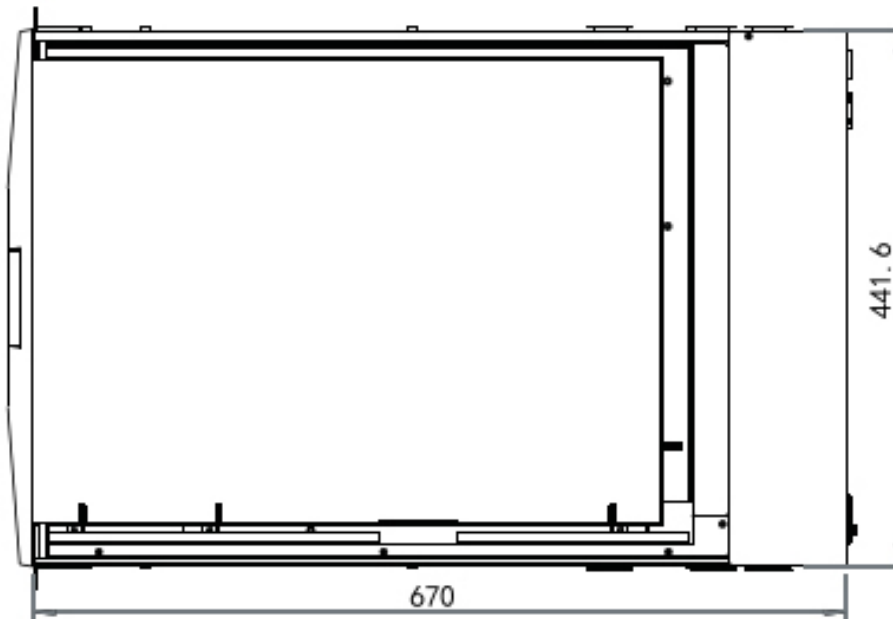

- 3G / HD / SD-SDI Broadcast-grade input (w/ speaker)
- HDMI (w/ speaker)
- DC power : 12V / 24V / 48V / 110 ~ 125V

SPECIFICATIONS:

LCD Panel	
Diagonal size	21.5" widescreen TFT
Max. Resolution	1920 x 1080
Brightness (cd/m2)	250
Backlight	LED
Colors	16.7M
Contrast Ratio (typ)	1000 : 1
Viewing Angle (H/V)	170° x 160°
Active area (mm)	477 x 268
MTBF (hrs)	30,000
Casing Color	Black (RAL 9005)
Weight (Single console	
Net	14.7 kgs / 32.3 lbs
Gross	18.9 kgs / 41.6 lbs
Environmental	
Operating	0 to 55°C Degree
Storage	-20 to 60°C Degree
Relative humidity	5-90%, non-condensing
Shock	10G acceleration (11 ms duration)
Vibration	5-500Hz 1G RMS random vibration
Regulatory	FCC & CE certified
Power	
Input	Auto-sensing 100 to 240VAC, 50 / 60Hz
Consumption	Max. 32 Watt, Standby 4 Watt
Product Dimensions (Single console)	
Product	441.6 x 670 x 44 mm / 17.4 x 26.4 x 1.73 inch
Packing	595 x 860 x 140 mm / 23.4 x 33.9 x 5.5 inch

- Hold the handle and slide out the drawer.

- Flip up the LCD to a suitable angle

- Operate the LCD console drawer.

Option - Right Side Open

DIMENSION

Front View

Rear View

Side View

UNIT : mm
1mm = 0.03937 inch

Top View

STANDARD KEYBOARD

e keyboard integrated with touchpad

b keyboard integrated with trackball

Supporting layouts

America	 United States				
EMEA	 United Kingdom	 Germany	 France	 Spain	 Norway
	 Italy	 Russia	 Switzerland	 Netherlands	 Portugal
Asia	 China	 Japan	 Korea	 Arabia	 Turkey