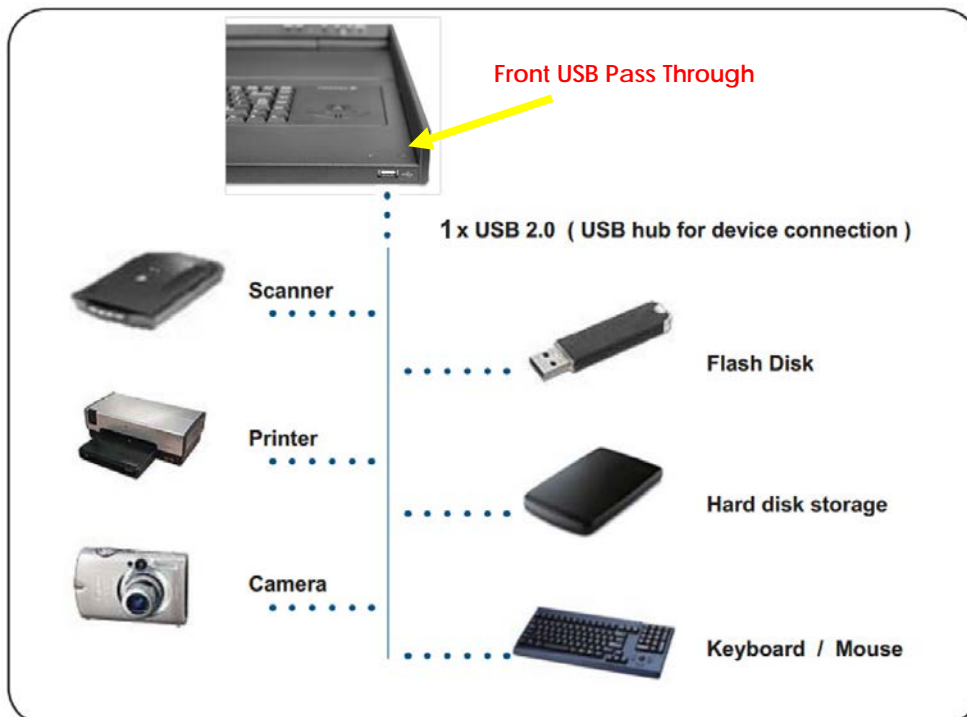

STRUCTURE DIAGRAM

BUILT-IN USB HUB USAGE & CONNECTION

USB Hub DB-15 IP KVM Benefits

- VGA-USB DB-15 KVM with either 8 or 16 ports in 1U
- IP remote access across the world wide web
- 2 x USB 2.0 port sharing USB peripheral for computers
- Mix USB & SUN with Multi-Platform switch capability
- Support resolution up to 1920 x 1080
- SUN 1152 x 900 resolution compatible
- Hot pluggable, no software or drivers required
- Easy & quick installation