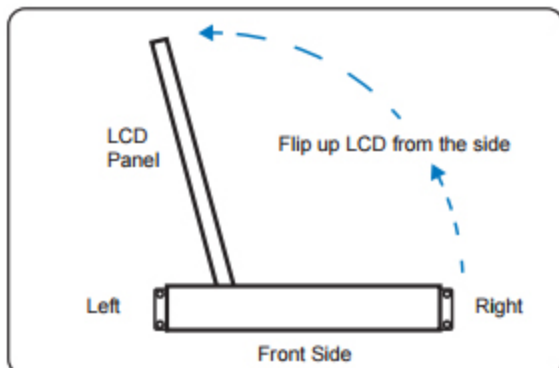

- 3G / HD / SD-SDI Broadcast-grade input (w/ speaker)
- HDMI (w/ speaker)
- DC power : 12V / 24V / 48V / 110 ~ 125V

**SPECIFICATIONS:**

LCD Panel	
Diagonal size	21.5" widescreen TFT
Max. Resolution	1920 x 1080
Brightness (cd/m2)	250
Backlight	LED
Colors	16.7M
Contrast Ratio (typ)	1000 : 1
Viewing Angle (H/V)	170° x 160°
Active area (mm)	477 x 268
MTBF (hrs)	30,000
Casing Color	Black ( RAL 9005 )
Weight ( Single console	
Net	14.7 kgs / 32.3 lbs
Gross	18.9 kgs / 41.6 lbs
Environmental	
Operating	0 to 55°C Degree
Storage	-20 to 60°C Degree
Relative humidity	5-90%, non-condensing
Shock	10G acceleration ( 11 ms duration )
Vibration	5-500Hz 1G RMS random vibration
Regulatory	FCC & CE certified
Power	
Input	Auto-sensing 100 to 240VAC, 50 / 60Hz
Consumption	Max. 32 Watt, Standby 4 Watt
Product Dimensions ( Single console )	
Product	441.6 x 670 x 44 mm / 17.4 x 26.4 x 1.73 inch
Packing	595 x 860 x 140 mm / 23.4 x 33.9 x 5.5 inch

- Hold the handle and slide out the drawer.

- Flip up the LCD to a suitable angle

- Operate the LCD console drawer.

**Option - Right Side Open**