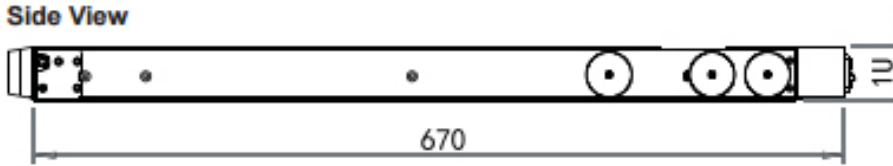

## DIMENSION

Front View

Rear View

Side View

UNIT : mm  
1mm = 0.03937 inch

Top View