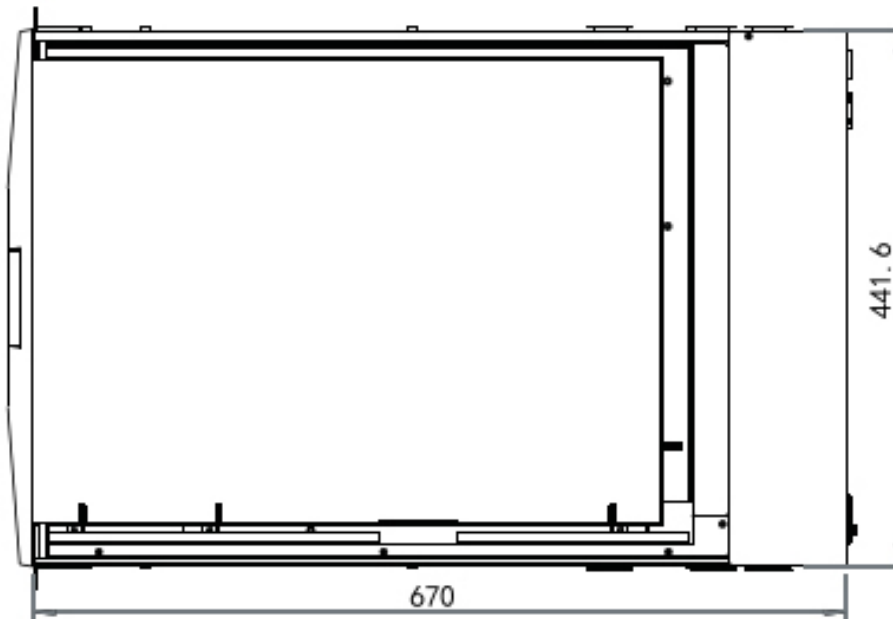

## DIMENSION

Front View

Rear View

Side View

UNIT : mm  
1mm = 0.03937 inch

Top View