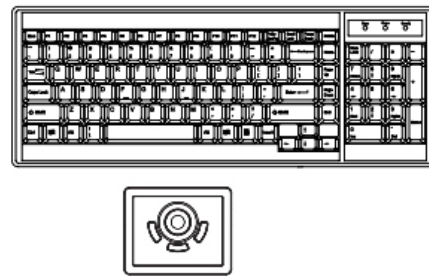

Drawer Features & Options

- 3G / HD / SD-SDI Broadcast-grade input (w/ speaker)
- HDMI (w/ speaker)
- DC power : 12V / 24V / 48V / 110 ~ 125V

SPECIFICATIONS:

| | |
|---------------------------------------|---|
| LCD Panel | |
| Diagonal size | 21.5" widescreen TFT |
| Max. Resolution | 1920 x 1080 |
| Brightness (cd/m2) | 250 |
| Backlight | LED |
| Colors | 16.7M |
| Contrast Ratio (typ) | 1000 : 1 |
| Viewing Angle (H/V) | 170° x 160° |
| Active area (mm) | 477 x 268 |
| MTBF (hrs) | 30,000 |
| Casing Color | Black (RAL 9005) |
| Weight (Single console | |
| Net | 14.7 kgs / 32.3 lbs |
| Gross | 18.9 kgs / 41.6 lbs |
| Environmental | |
| Operating | 0 to 55°C Degree |
| Storage | -20 to 60°C Degree |
| Relative humidity | 5-90%, non-condensing |
| Shock | 10G acceleration (11 ms duration) |
| Vibration | 5-500Hz 1G RMS random vibration |
| Regulatory | FCC & CE certified |
| Power | |
| Input | Auto-sensing 100 to 240VAC, 50 / 60Hz |
| Consumption | Max. 32 Watt, Standby 4 Watt |
| Product Dimensions (Single console) | |
| Product | 441.6 x 670 x 44 mm / 17.4 x 26.4 x 1.73 inch |
| Packing | 595 x 860 x 140 mm / 23.4 x 33.9 x 5.5 inch |

STRUCTURE DIAGRAM

STANDARD KEYBOARD

e keyboard integrated with touchpad

b keyboard integrated with trackball

| | | | | | |
|----------------|----------------|---------------|-------------|-------------|----------|
| America | | United States | | | |
| EMEA | | | | | |
| | United Kingdom | Germany | France | Spain | Norway |
| | | | | | |
| | Italy | Russia | Switzerland | Netherlands | Portugal |
| Asia | | | | | |
| | China | Japan | Korea | Arabia | Turkey |

KEYBOARD OPTIONS (US layout only)

Me Mac keyboard with touchpad

Se S keyboard with touchpad

Mb Mac keyboard with trackball

Sb S keyboard with trackball

- Hold the handle and slide out the drawer.

- Flip up the LCD to a suitable angle