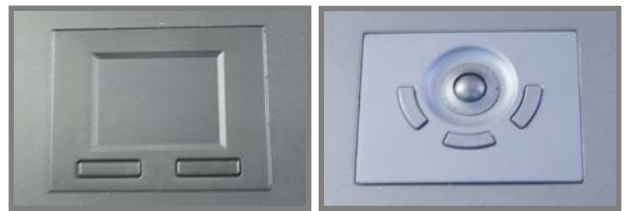

NetView: 1U Rackmount 21" Wide 1920 x 1080 LCD KVM.
Over Depth is 30inch Inch. Dongles sold separately

Model: NVPW1215

FEATURES:

- 1U 21" widescreen LCD console drawer
- Support Full HD with 1080p resolution
- 104-key keyboard with touchpad or trackball
- New enhanced aesthetics with molded front handle

Drawer Features & Options

- 3G / HD / SD-SDI Broadcast-grade input (w/ speaker)
- HDMI (w/ speaker)
- DC power : 12V / 24V / 48V / 110 ~ 125V

SPECIFICATIONS:

| | |
|---------------------------------------|---|
| LCD Panel | |
| Diagonal size | 21.5" widescreen TFT |
| Max. Resolution | 1920 x 1080 |
| Brightness (cd/m2) | 250 |
| Backlight | LED |
| Colors | 16.7M |
| Contrast Ratio (typ) | 1000 : 1 |
| Viewing Angle (H/V) | 170° x 160° |
| Active area (mm) | 477 x 268 |
| MTBF (hrs) | 30,000 |
| Casing Color | Black (RAL 9005) |
| Weight (Single console | |
| Net | 14.7 kgs / 32.3 lbs |
| Gross | 18.9 kgs / 41.6 lbs |
| Environmental | |
| Operating | 0 to 55°C Degree |
| Storage | -20 to 60°C Degree |
| Relative humidity | 5-90%, non-condensing |
| Shock | 10G acceleration (11 ms duration) |
| Vibration | 5-500Hz 1G RMS random vibration |
| Regulatory | FCC & CE certified |
| Power | |
| Input | Auto-sensing 100 to 240VAC, 50 / 60Hz |
| Consumption | Max. 32 Watt, Standby 4 Watt |
| Product Dimensions (Single console) | |
| Product | 441.6 x 670 x 44 mm / 17.4 x 26.4 x 1.73 inch |
| Packing | 595 x 860 x 140 mm / 23.4 x 33.9 x 5.5 inch |