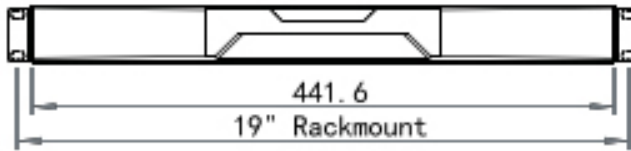

DIMENSION

Front View