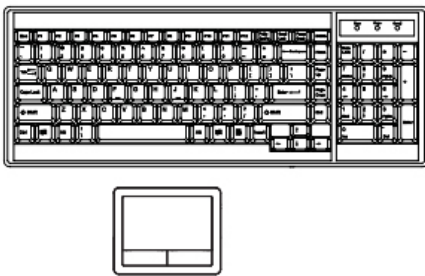

STANDARD KEYBOARD

e keyboard integrated with touchpad