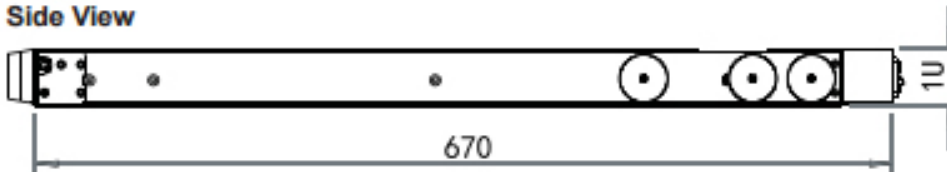

DIMENSION

Front View

Rear View

Side View

UNIT : mm
1mm = 0.03937 inch

Top View