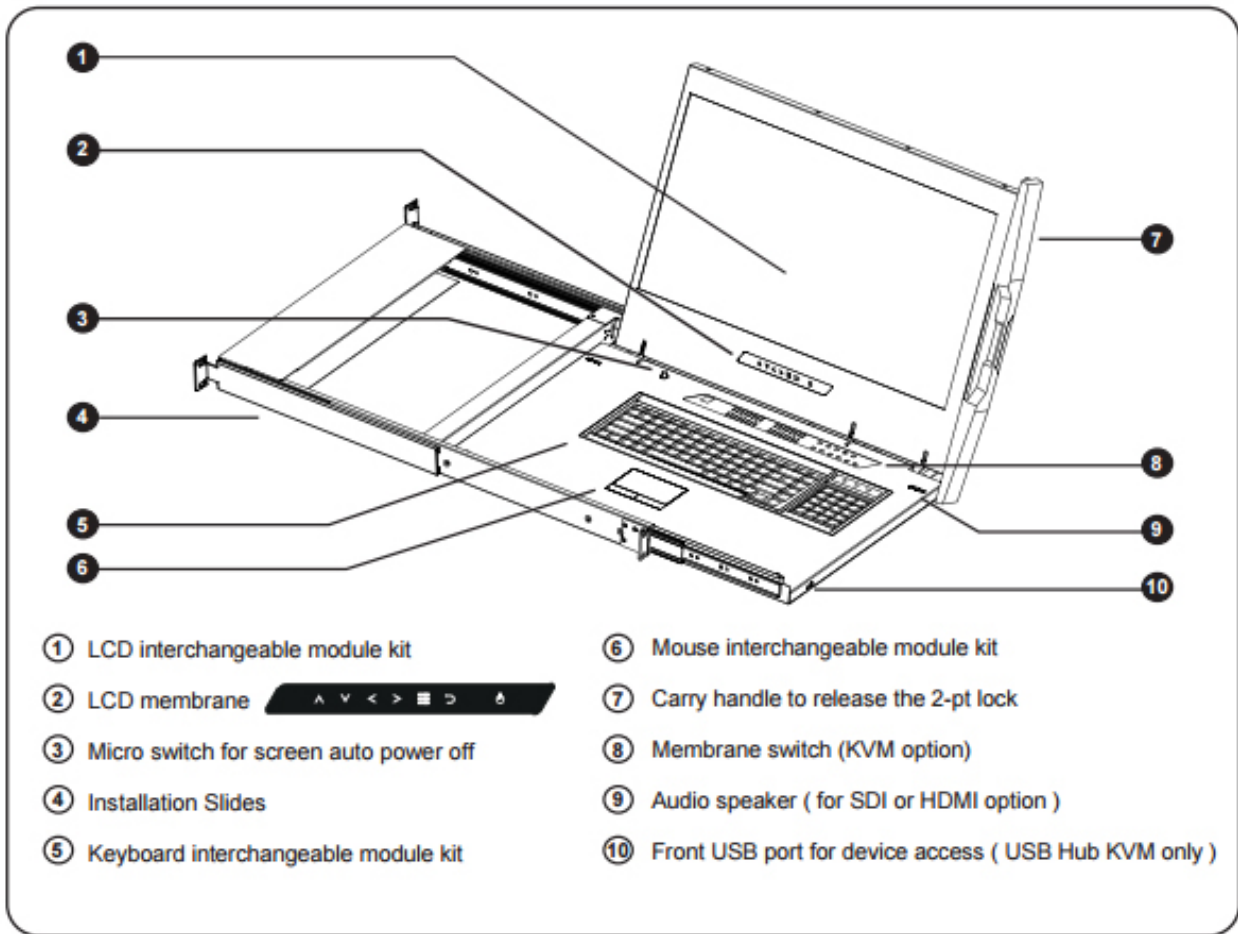

STRUCTURE DIAGRAM