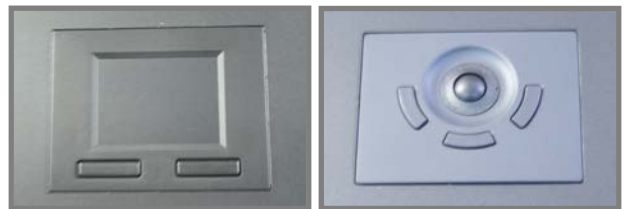

Model: NVPW1215Me

FEATURES:

- 1U 21" widescreen LCD console drawer
- Support Full HD with 1080p resolution
- 104-key MAC keyboard with touchpad
- New enhanced aesthetics with molded front handle

Drawer Features & Options

- 3G / HD / SD-SDI Broadcast-grade input (w/ speaker)
- HDMI (w/ speaker)
- DC power : 12V / 24V / 48V / 110 ~ 125V

SPECIFICATIONS:

LCD Panel	
Diagonal size	21.5" widescreen TFT
Max. Resolution	1920 x 1080
Brightness (cd/m2)	250
Backlight	LED
Colors	16.7M
Contrast Ratio (typ)	1000 : 1
Viewing Angle (H/V)	170° x 160°
Active area (mm)	477 x 268
MTBF (hrs)	30,000
Casing Color	Black (RAL 9005)
Weight (Single console	
Net	14.7 kgs / 32.3 lbs
Gross	18.9 kgs / 41.6 lbs
Environmental	
Operating	0 to 55°C Degree
Storage	-20 to 60°C Degree
Relative humidity	5-90%, non-condensing
Shock	10G acceleration (11 ms duration)
Vibration	5-500Hz 1G RMS random vibration
Regulatory	FCC & CE certified
Power	
Input	Auto-sensing 100 to 240VAC, 50 / 60Hz
Consumption	Max. 32 Watt, Standby 4 Watt
Product Dimensions (Single console)	
Product	441.6 x 670 x 44 mm / 17.4 x 26.4 x 1.73 inch
Packing	595 x 860 x 140 mm / 23.4 x 33.9 x 5.5 inch