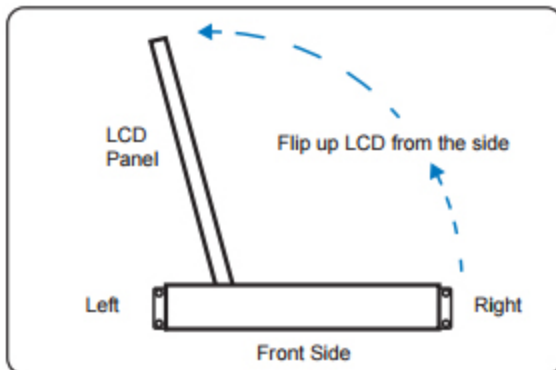

F7
Rewind

Eject disc

F8
Play / Pause

Command

STRUCTURE DIAGRAM

STANDARD KEYBOARD

e keyboard integrated with touchpad

b keyboard integrated with trackball

Supporting layouts

America		United States			
EMEA					
	United Kingdom	Germany	France	Spain	Norway
	Italy	Russia	Switzerland	Netherlands	Portugal
	Asia				
	China	Japan	Korea	Arabia	Turkey

- Hold the handle and slide out the drawer.

- Flip up the LCD to a suitable angle

- Operate the LCD console drawer.

Option - Right Side Open

DIMENSION

Front View

Rear View

Side View

UNIT : mm
1mm = 0.03937 inch