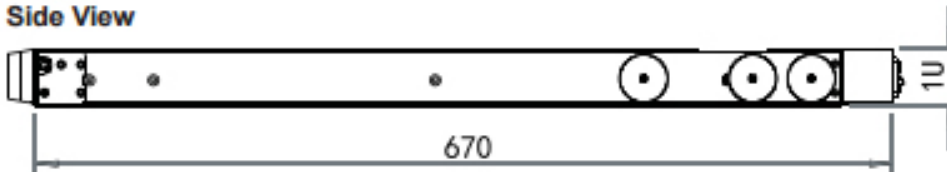

Supporting layouts

America		United States			
EMEA					
	United Kingdom	Germany	France	Spain	Norway
	Italy	Russia	Switzerland	Netherlands	Portugal
	Asia				
	China	Japan	Korea	Arabia	Turkey

- Hold the handle and slide out the drawer.

- Flip up the LCD to a suitable angle

- Operate the LCD console drawer.

Option - Right Side Open

DIMENSION

Front View

Rear View

Side View

UNIT : mm
1mm = 0.03937 inch