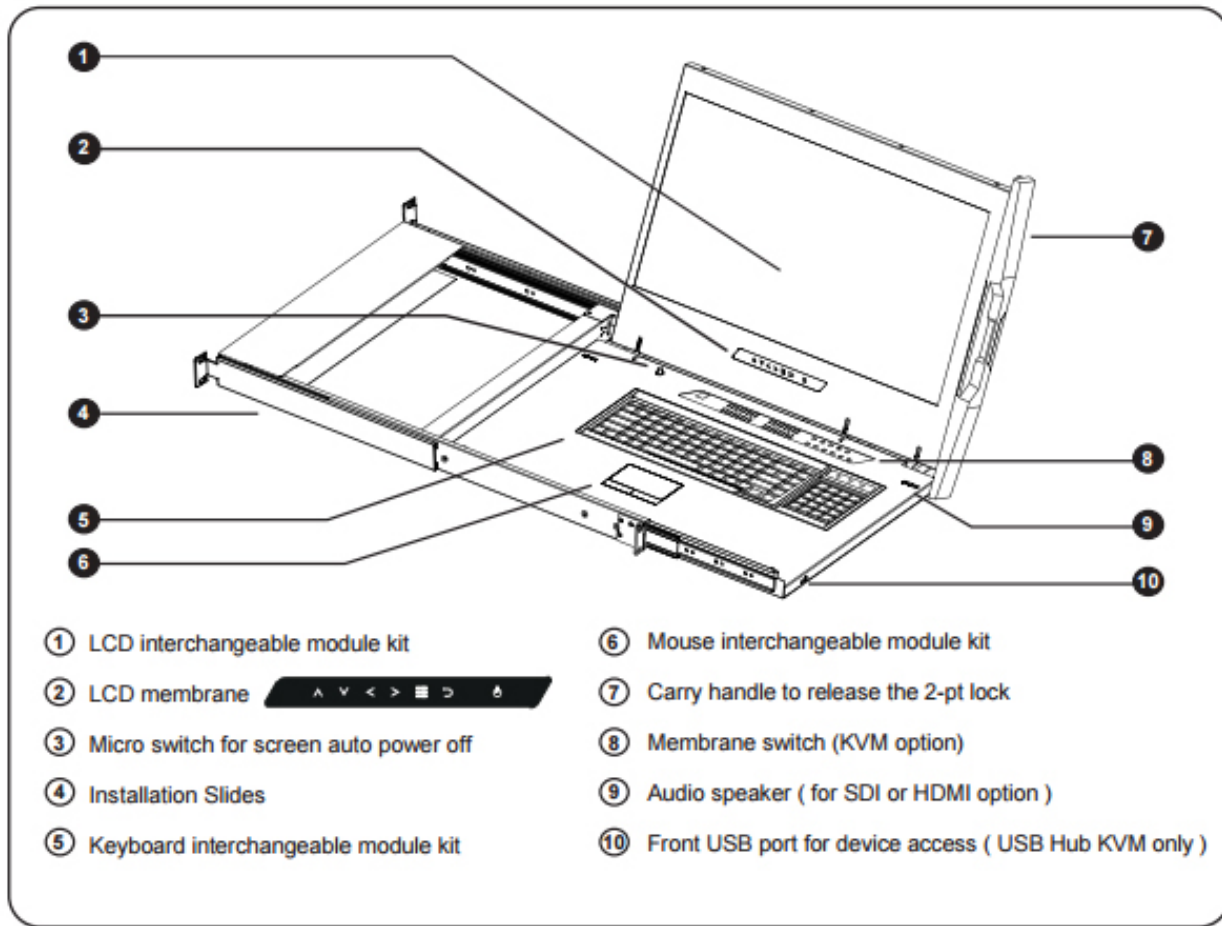

F7
Rewind

Eject disc

F8
Play / Pause

Command

STRUCTURE DIAGRAM

STANDARD KEYBOARD

e keyboard integrated with touchpad

b keyboard integrated with trackball

- Flip up the LCD to a suitable angle

- Operate the LCD console drawer.

Option - Right Side Open

DIMENSION

Front View

Rear View

Side View

UNIT : mm
1mm = 0.03937 inch