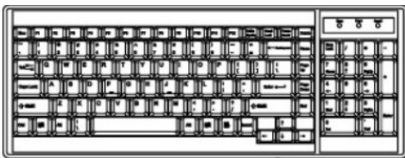

F7
Rewind

Eject disc

F8
Play / Pause

Command

STRUCTURE DIAGRAM

STANDARD KEYBOARD

e keyboard integrated with touchpad

b keyboard integrated with trackball

Supporting layouts

America		United States			
EMEA					
	United Kingdom	Germany	France	Spain	Norway
	Italy	Russia	Switzerland	Netherlands	Portugal
	Asia				
	China	Japan	Korea	Arabia	Turkey

- Hold the handle and slide out the drawer.

- Flip up the LCD to a suitable angle

- Operate the LCD console drawer.

Option - Right Side Open

DIMENSION

Front View

Rear View

Side View

UNIT : mm
1mm = 0.03937 inch