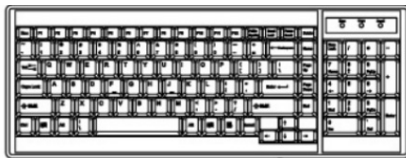

F7
Rewind

Eject disc

F8
Play / Pause

Command

STRUCTURE DIAGRAM

STANDARD KEYBOARD

e keyboard integrated with touchpad

b keyboard integrated with trackball

Supporting layouts

America		United States			
EMEA					
	United Kingdom	Germany	France	Spain	Norway
	Italy	Russia	Switzerland	Netherlands	Portugal
	Asia				
	China	Japan	Korea	Arabia	Turkey

- Hold the handle and slide out the drawer.

- Flip up the LCD to a suitable angle

- Operate the LCD console drawer.

Option - Right Side Open

DIMENSION

Front View

Rear View

Side View

UNIT : mm
1mm = 0.03937 inch