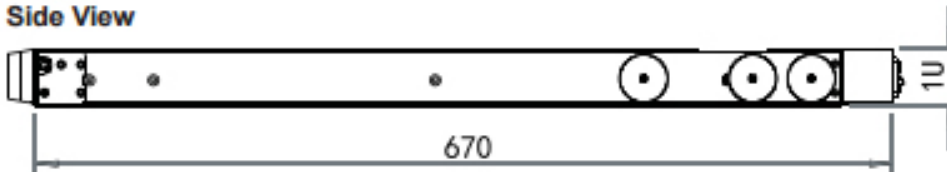

- Flip up the LCD to a suitable angle

- Operate the LCD console drawer.

**Option - Right Side Open**

## DIMENSION

Front View

Rear View

Side View

UNIT : mm  
1mm = 0.03937 inch

Top View