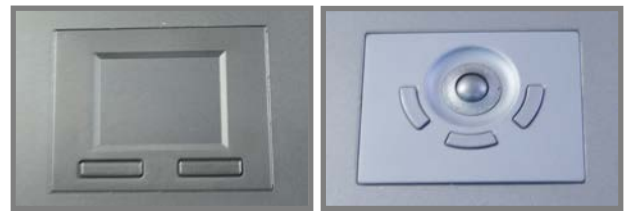

NetView: 1U Rackmount 21" Wide 1920 x 1080 LCD KVM with 104 key notepad Sun Compatible Keyboard w/ Touchpad (e), Integrated with DVI-D + keyboard + mouse, 1 KVM Ports + 0 User Via CAT5 Extender + 0 Users Via KVM over IP. Over Depth is Inch. Dongles sold separately

Model: NVPW1215Se

FEATURES:

- 1U 21" widescreen LCD console drawer
- Support Full HD with 1080p resolution
- 104-key notepad SUN Compatible keyboard with touchpad
- New enhanced aesthetics with molded front handle

Drawer Features & Options

- 3G / HD / SD-SDI Broadcast-grade input (w/ speaker)
- HDMI (w/ speaker)
- DC power : 12V / 24V / 48V / 110 ~ 125V

SPECIFICATIONS:

LCD Panel	
Diagonal size	21.5" widescreen TFT
Max. Resolution	1920 x 1080
Brightness (cd/m2)	250
Backlight	LED
Colors	16.7M
Contrast Ratio (typ)	1000 : 1
Viewing Angle (H/V)	170° x 160°
Active area (mm)	477 x 268
MTBF (hrs)	30,000
Casing Color	Black (RAL 9005)
Weight (Single console	
Net	14.7 kgs / 32.3 lbs
Gross	18.9 kgs / 41.6 lbs
Environmental	
Operating	0 to 55°C Degree
Storage	-20 to 60°C Degree
Relative humidity	5-90%, non-condensing
Shock	10G acceleration (11 ms duration)
Vibration	5-500Hz 1G RMS random vibration
Regulatory	FCC & CE certified
Power	
Input	Auto-sensing 100 to 240VAC, 50 / 60Hz
Consumption	Max. 32 Watt, Standby 4 Watt
Product Dimensions (Single console)	
Product	441.6 x 670 x 44 mm / 17.4 x 26.4 x 1.73 inch
Packing	595 x 860 x 140 mm / 23.4 x 33.9 x 5.5 inch