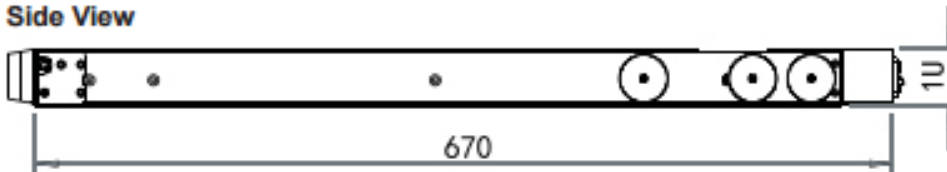

- Hold the handle and slide out the drawer.

- Flip up the LCD to a suitable angle

- Operate the LCD console drawer.

Option - Right Side Open

DIMENSION

Front View

Rear View

Side View