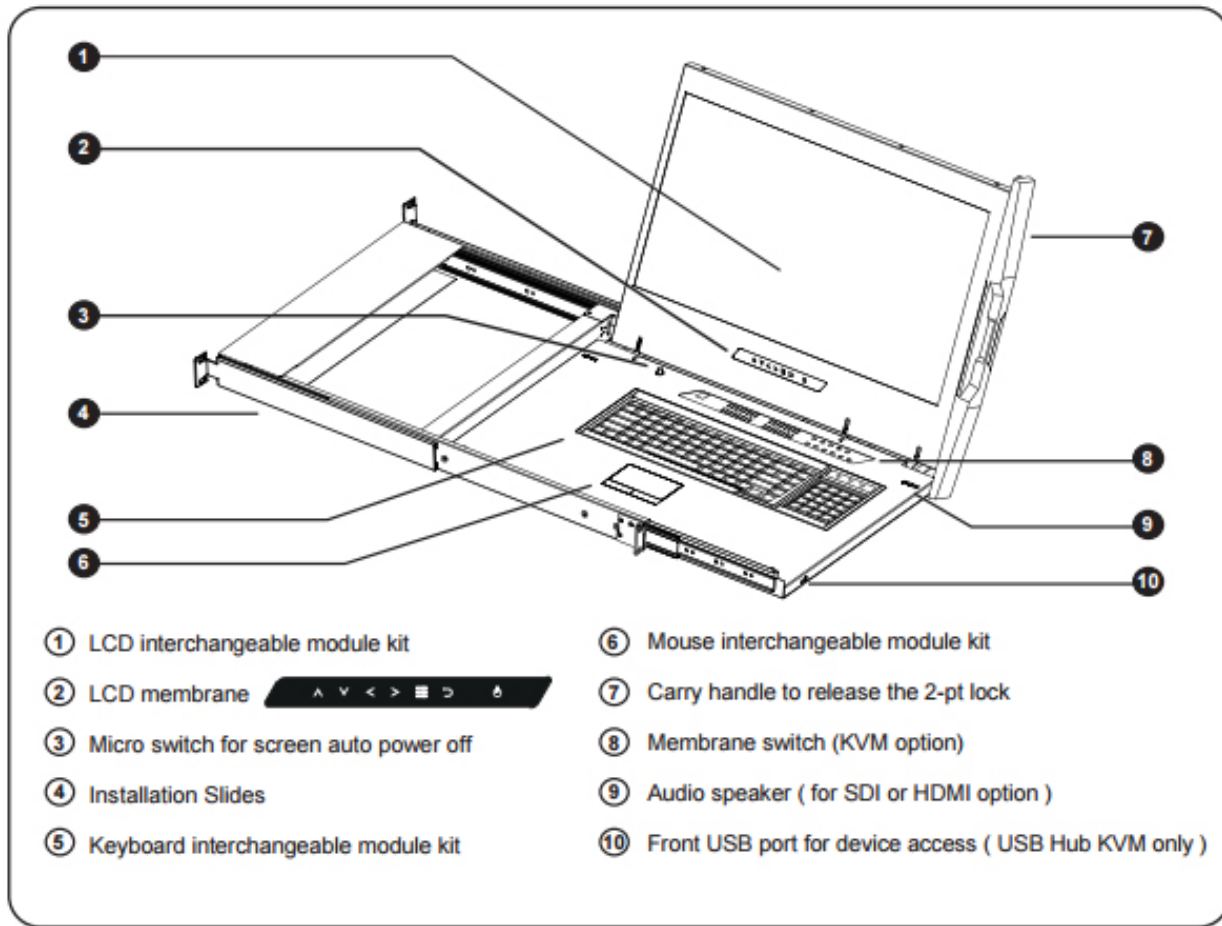

1U Rackmount 21" Wide 1920 x 1080 console drawer with 104-key keyboard w/ trackball (e), integrated with DVI-D, Over Depth is 30 Inch. Dongles sold separately

Model: NVPW1215b

FEATURES:

- 1U 21" widescreen LCD console drawer
- Support Full HD with 1080p resolution
- 104-key keyboard with trackball
- New enhanced aesthetics with molded front handle

Drawer Features & Options

- 3G / HD / SD-SDI Broadcast-grade input (w/ speaker)
- HDMI (w/ speaker)
- DC power : 12V / 24V / 48V / 110 ~ 125V

SPECIFICATIONS:

LCD Panel	
Diagonal size	21.5" widescreen TFT
Max. Resolution	1920 x 1080
Brightness (cd/m ²)	250
Backlight	LED
Colors	16.7M
Contrast Ratio (typ)	1000 : 1
Viewing Angle (H/V)	170° x 160°
Active area (mm)	477 x 268
MTBF (hrs)	30,000
Casing Color	Black (RAL 9005)
Weight (Single console	
Net	14.7 kgs / 32.3 lbs
Gross	18.9 kgs / 41.6 lbs
Environmental	
Operating	0 to 55°C Degree
Storage	-20 to 60°C Degree
Relative humidity	5-90%, non-condensing
Shock	10G acceleration (11 ms duration)
Vibration	5-500Hz 1G RMS random vibration
Regulatory	FCC & CE certified
Power	
Input	Auto-sensing 100 to 240VAC, 50 / 60Hz
Consumption	Max. 32 Watt, Standby 4 Watt
Product Dimensions (Single console)	
Product	441.6 x 670 x 44 mm / 17.4 x 26.4 x 1.73 inch
Packing	595 x 860 x 140 mm / 23.4 x 33.9 x 5.5 inch

STRUCTURE DIAGRAM

STANDARD KEYBOARD

e keyboard integrated with touchpad

b keyboard integrated with trackball

Supporting layouts

America

United States

EMEA

- Hold the handle and slide out the drawer.

- Flip up the LCD to a suitable angle

- Operate the LCD console drawer.

Option - Right Side Open

DIMENSION

Front View

Rear View

Side View