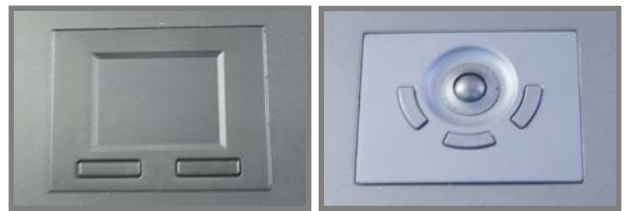

1U Rackmount 21" Wide 1920 x 1080 console drawer with 104-key keyboard w/ trackball (e), integrated with DVI-D, Over Depth is 30 Inch. Dongles sold separately

Model: NVPW1215b

FEATURES:

- 1U 21" widescreen LCD console drawer
- Support Full HD with 1080p resolution
- 104-key keyboard with trackball
- New enhanced aesthetics with molded front handle

Drawer Features & Options

- 3G / HD / SD-SDI Broadcast-grade input (w/ speaker)
- HDMI (w/ speaker)
- DC power : 12V / 24V / 48V / 110 ~ 125V

SPECIFICATIONS:

LCD Panel	
Diagonal size	21.5" widescreen TFT
Max. Resolution	1920 x 1080
Brightness (cd/m ²)	250
Backlight	LED
Colors	16.7M
Contrast Ratio (typ)	1000 : 1
Viewing Angle (H/V)	170° x 160°
Active area (mm)	477 x 268
MTBF (hrs)	30,000
Casing Color	Black (RAL 9005)
Weight (Single console	
Net	14.7 kgs / 32.3 lbs
Gross	18.9 kgs / 41.6 lbs
Environmental	
Operating	0 to 55°C Degree
Storage	-20 to 60°C Degree
Relative humidity	5-90%, non-condensing
Shock	10G acceleration (11 ms duration)
Vibration	5-500Hz 1G RMS random vibration
Regulatory	FCC & CE certified
Power	
Input	Auto-sensing 100 to 240VAC, 50 / 60Hz
Consumption	Max. 32 Watt, Standby 4 Watt
Product Dimensions (Single console)	
Product	441.6 x 670 x 44 mm / 17.4 x 26.4 x 1.73 inch
Packing	595 x 860 x 140 mm / 23.4 x 33.9 x 5.5 inch