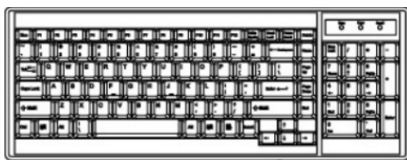

1U Rackmount 21" Wide 1920 x 1080 console drawer with 104-key keyboard w/ trackball (e), integrated with DVI-D, Over Depth is 30 Inch. Dongles sold separately

Model: NVPW1215b

FEATURES:

- 1U 21" widescreen LCD console drawer
- Support Full HD with 1080p resolution
- 104-key keyboard with trackball
- New enhanced aesthetics with molded front handle

Drawer Features & Options

- 3G / HD / SD-SDI Broadcast-grade input (w/ speaker)
- HDMI (w/ speaker)
- DC power : 12V / 24V / 48V / 110 ~ 125V

SPECIFICATIONS:

LCD Panel	
Diagonal size	21.5" widescreen TFT
Max. Resolution	1920 x 1080
Brightness (cd/m ²)	250
Backlight	LED
Colors	16.7M
Contrast Ratio (typ)	1000 : 1
Viewing Angle (H/V)	170° x 160°
Active area (mm)	477 x 268
MTBF (hrs)	30,000
Casing Color	Black (RAL 9005)
Weight (Single console	
Net	14.7 kgs / 32.3 lbs
Gross	18.9 kgs / 41.6 lbs
Environmental	
Operating	0 to 55°C Degree
Storage	-20 to 60°C Degree
Relative humidity	5-90%, non-condensing
Shock	10G acceleration (11 ms duration)
Vibration	5-500Hz 1G RMS random vibration
Regulatory	FCC & CE certified
Power	
Input	Auto-sensing 100 to 240VAC, 50 / 60Hz
Consumption	Max. 32 Watt, Standby 4 Watt
Product Dimensions (Single console)	
Product	441.6 x 670 x 44 mm / 17.4 x 26.4 x 1.73 inch
Packing	595 x 860 x 140 mm / 23.4 x 33.9 x 5.5 inch

STRUCTURE DIAGRAM

STANDARD KEYBOARD

e keyboard integrated with touchpad

b keyboard integrated with trackball

Supporting layouts

America

United States

EMEA