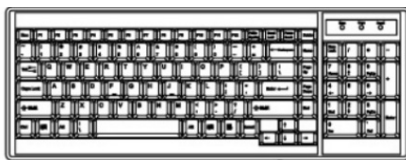

Drawer Features & Options

- 3G / HD / SD-SDI Broadcast-grade input (w/ speaker)
- HDMI (w/ speaker)
- DC power : 12V / 24V / 48V / 110 ~ 125V

SPECIFICATIONS:

LCD Panel	
Diagonal size	21.5" widescreen TFT
Max. Resolution	1920 x 1080
Brightness (cd/m ²)	250
Backlight	LED
Colors	16.7M
Contrast Ratio (typ)	1000 : 1
Viewing Angle (H/V)	170° x 160°
Active area (mm)	477 x 268
MTBF (hrs)	30,000
Casing Color	Black (RAL 9005)
Weight (Single console	
Net	14.7 kgs / 32.3 lbs
Gross	18.9 kgs / 41.6 lbs
Environmental	
Operating	0 to 55°C Degree
Storage	-20 to 60°C Degree
Relative humidity	5-90%, non-condensing
Shock	10G acceleration (11 ms duration)
Vibration	5-500Hz 1G RMS random vibration
Regulatory	FCC & CE certified
Power	
Input	Auto-sensing 100 to 240VAC, 50 / 60Hz
Consumption	Max. 32 Watt, Standby 4 Watt
Product Dimensions (Single console)	
Product	441.6 x 670 x 44 mm / 17.4 x 26.4 x 1.73 inch
Packing	595 x 860 x 140 mm / 23.4 x 33.9 x 5.5 inch

STRUCTURE DIAGRAM

STANDARD KEYBOARD

e keyboard integrated with touchpad

b keyboard integrated with trackball

Supporting layouts

America

United States

EMEA