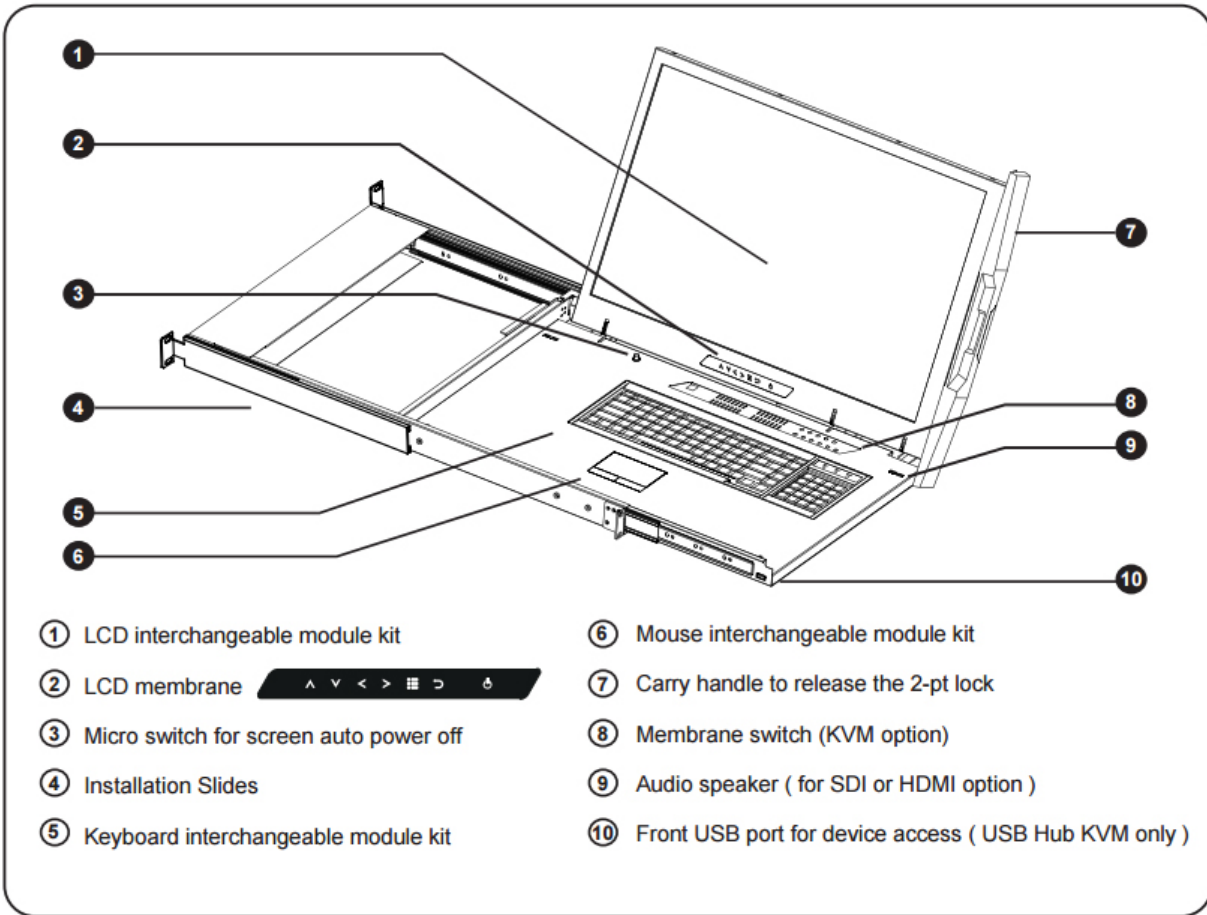

- Hold the handle and slide out the drawer.

- Flip up the LCD to a suitable angle

- Operate the LCD console drawer.

**Option - Right Side Open**

## STANDARD KEYBOARD

e keyboard integrated with touchpad

b keyboard integrated with trackball

## STRUCTURE DIAGRAM