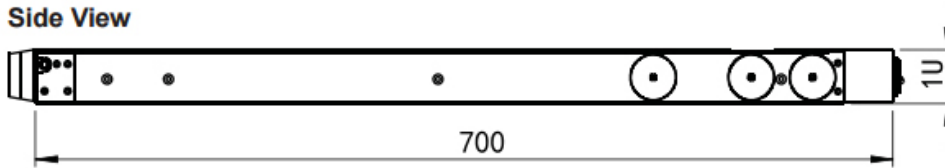

## DIMENSION

Front View

Rear View

UNIT : mm  
1mm = 0.03937 inch

Side View

Top View