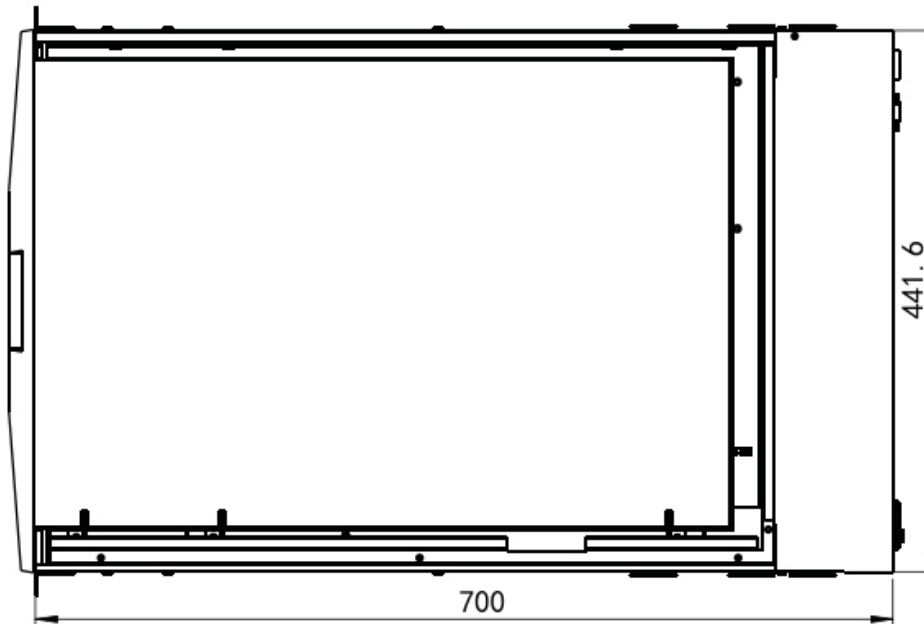

## DIMENSION

Front View

Rear View

UNIT : mm  
1mm = 0.03937 inch

Side View

Top View