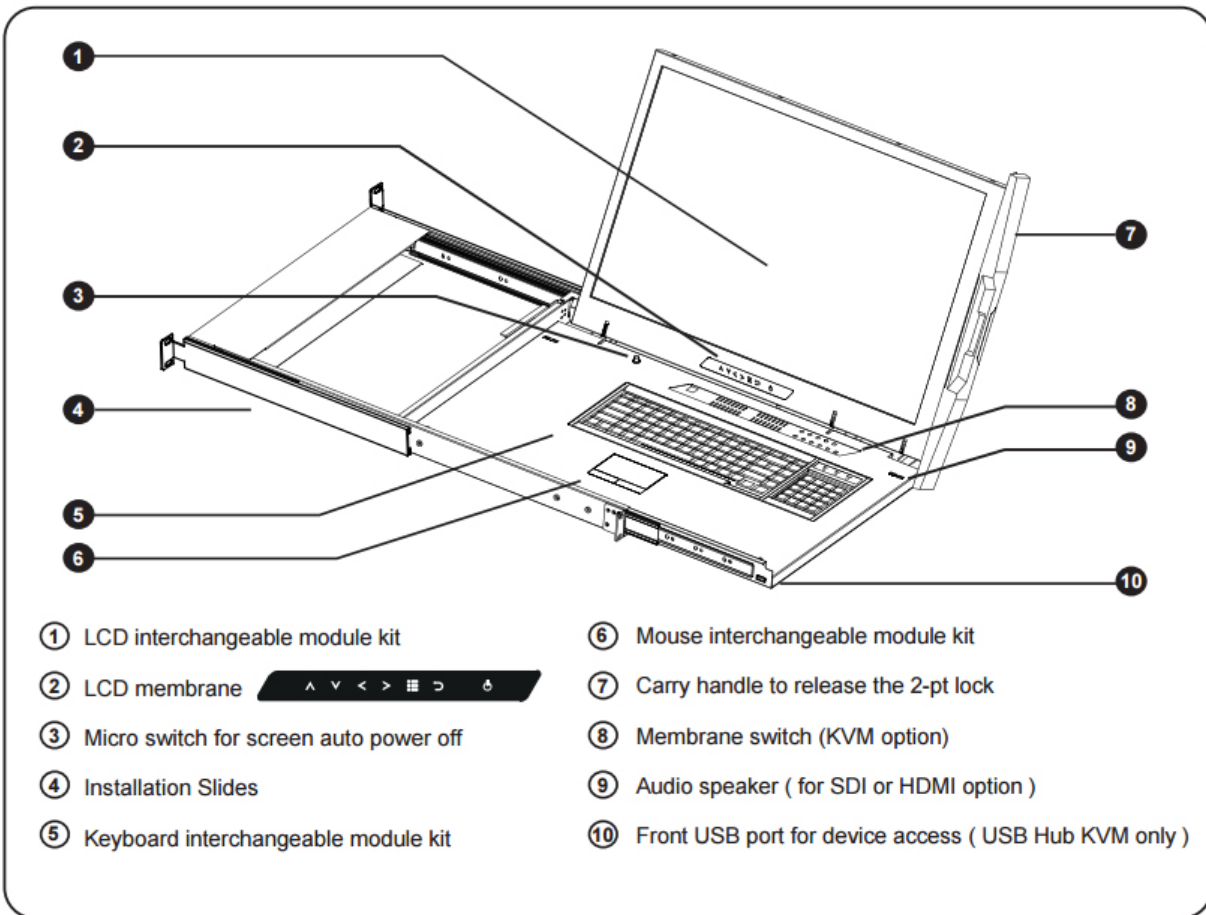

STRUCTURE DIAGRAM