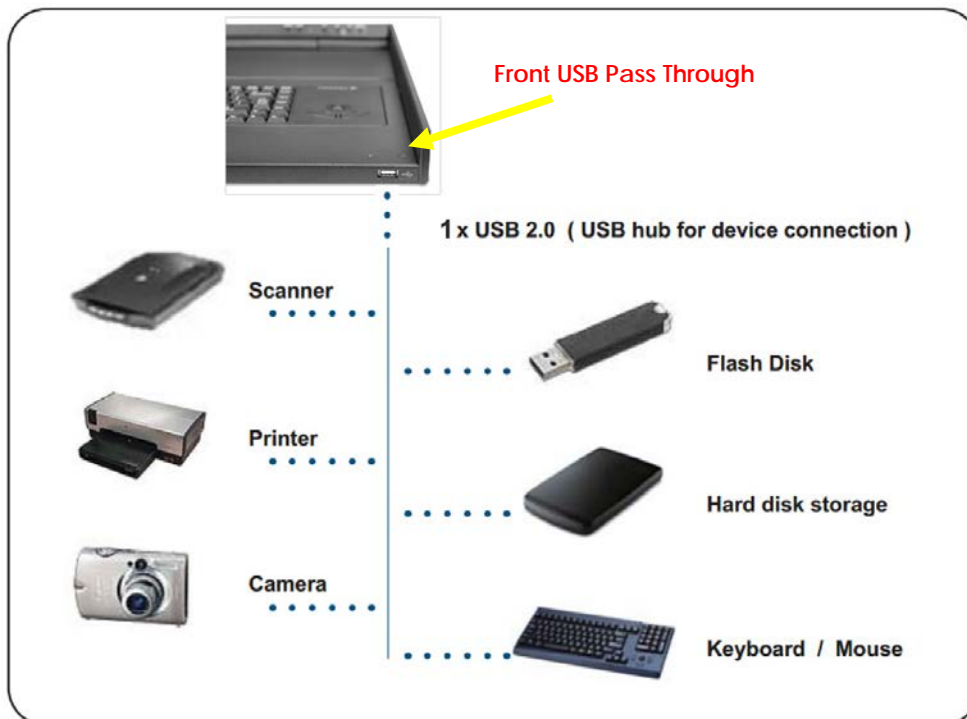

BUILT-IN USB HUB USAGE & CONNECTION