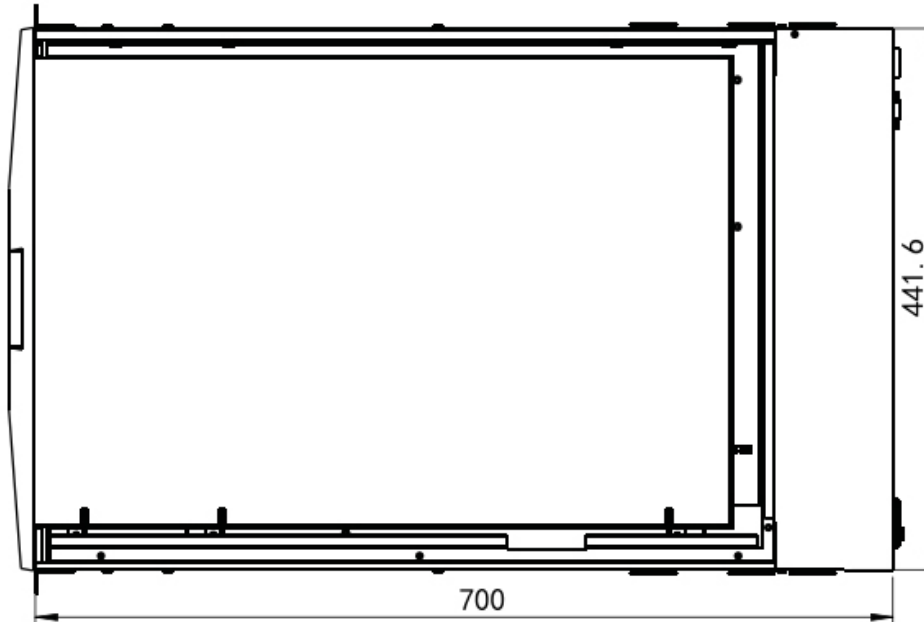

## DIMENSION

Front View

Rear View

UNIT : mm  
1mm = 0.03937 inch

Side View

Top View