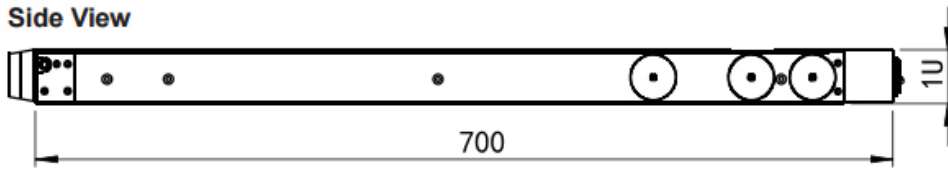

**Drawer Features & Options**

- 3G / HD / SD-SDI Broadcast-grade input (w/ speaker)
- HDMI (w/ speaker)
- DC power : 12V / 24V / 48V / 110 ~ 125V

**SPECIFICATIONS:**

LCD Panel	
Diagonal size	24.1" widescreen TFT
Max. Resolution	1920 x 1200
Brightness (cd/m2)	300
Backlight	LED
Colors	16.7M
Contrast Ratio (typ)	1000 : 1
Viewing Angle (H/V)	178° x 178°
Active area (mm)	518 x 324
MTBF (hrs)	30,000
Casing Color	Black ( RAL 9005 )
Weight ( Single console	
Net	15.3 kgs / 33.7 lbs
Gross	19.5 kgs / 42.9 lbs
Environmental	
Operating	0 to 55°C Degree
Storage	-20 to 60°C Degree
Relative humidity	5-90%, non-condensing
Shock	10G acceleration ( 11 ms duration )
Vibration	5-500Hz 1G RMS random vibration
Regulatory	FCC & CE certified
Power	
Input	Auto-sensing 100 to 240VAC, 50 / 60Hz
Consumption	Max. 40 Watt, Standby 5 Watt
Product Dimensions ( Single console )	
Product	441.6 x 700 x 44 mm / 17.4 x 27.6 x 1.73 inch
Packing	595 x 910 x 140 mm / 23.4 x 35.8 x 5.5 inch

## DIMENSION

Front View

Rear View

UNIT : mm  
1mm = 0.03937 inch

Side View

Top View