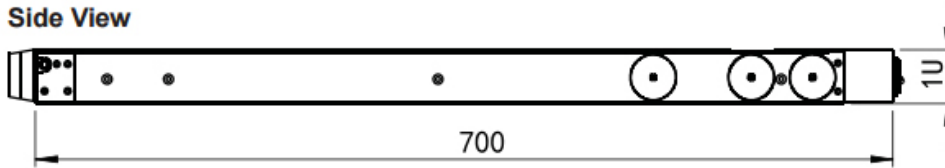

**Drawer Features & Options**

- 3G / HD / SD-SDI Broadcast-grade input (w/ speaker)
- HDMI (w/ speaker)
- DC power : 12V / 24V / 48V / 110 ~ 125V

**SPECIFICATIONS:**

LCD Panel	
Diagonal size	24.1" widescreen TFT
Max. Resolution	1920 x 1200
Brightness (cd/m2)	300
Backlight	LED
Colors	16.7M
Contrast Ratio (typ)	1000 : 1
Viewing Angle (H/V)	178° x 178°
Active area (mm)	518 x 324
MTBF (hrs)	30,000
Casing Color	Black ( RAL 9005 )
Weight ( Single console	
Net	15.3 kgs / 33.7 lbs
Gross	19.5 kgs / 42.9 lbs
Environmental	
Operating	0 to 55°C Degree
Storage	-20 to 60°C Degree
Relative humidity	5-90%, non-condensing
Shock	10G acceleration ( 11 ms duration )
Vibration	5-500Hz 1G RMS random vibration
Regulatory	FCC & CE certified
Power	
Input	Auto-sensing 100 to 240VAC, 50 / 60Hz
Consumption	Max. 40 Watt, Standby 5 Watt
Product Dimensions ( Single console )	
Product	441.6 x 700 x 44 mm / 17.4 x 27.6 x 1.73 inch
Packing	595 x 910 x 140 mm / 23.4 x 35.8 x 5.5 inch

## DIMENSION

Front View

Rear View

UNIT : mm  
1mm = 0.03937 inch

Side View

Top View