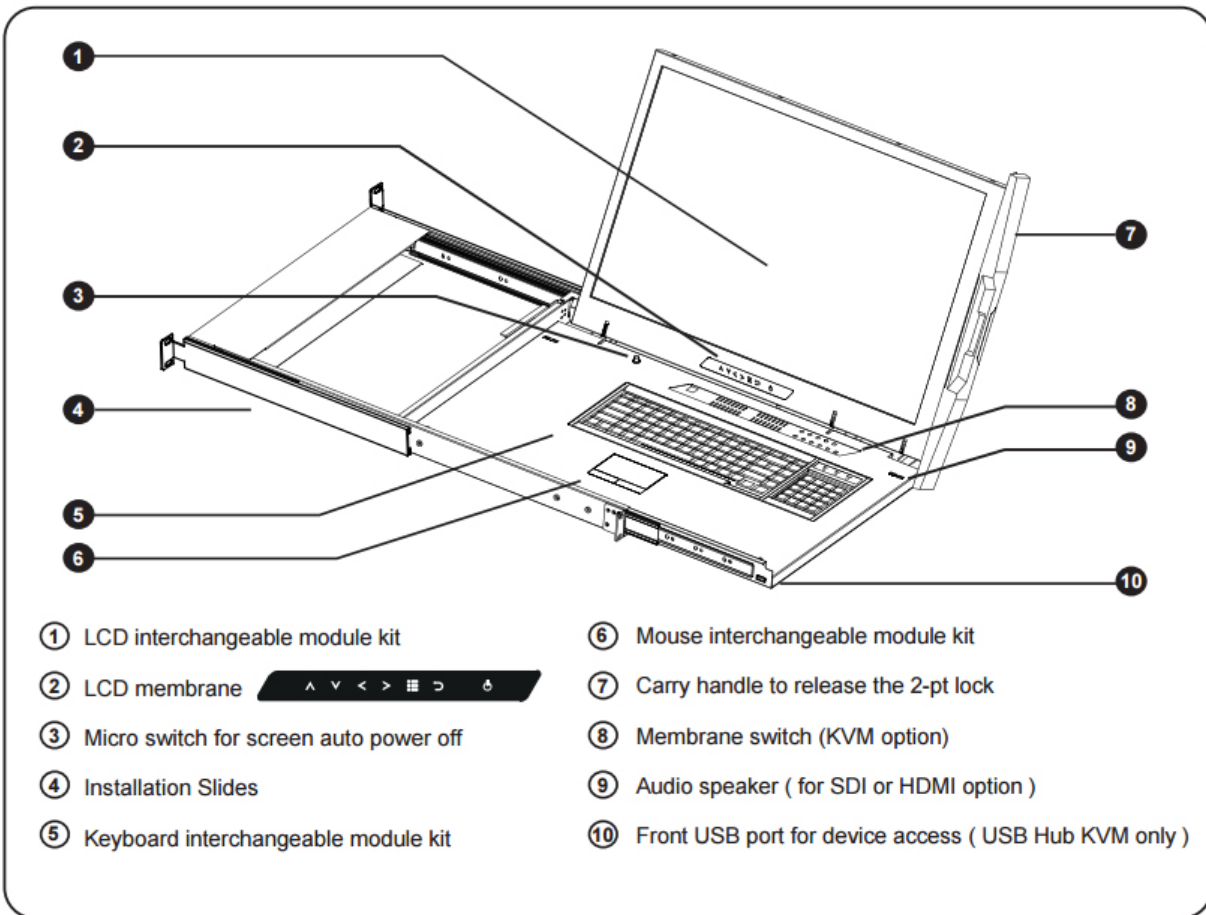

Drawer Features & Options

- 3G / HD / SD-SDI Broadcast-grade input (w/ speaker)
- HDMI (w/ speaker)
- DC power : 12V / 24V / 48V / 110 ~ 125V

SPECIFICATIONS:

LCD Panel	
Diagonal size	24.1" widescreen TFT
Max. Resolution	1920 x 1200
Brightness (cd/m2)	300
Backlight	LED
Colors	16.7M
Contrast Ratio (typ)	1000 : 1
Viewing Angle (H/V)	178° x 178°
Active area (mm)	518 x 324
MTBF (hrs)	30,000
Casing Color	Black (RAL 9005)
Weight (Single console	
Net	15.3 kgs / 33.7 lbs
Gross	19.5 kgs / 42.9 lbs
Environmental	
Operating	0 to 55°C Degree
Storage	-20 to 60°C Degree
Relative humidity	5-90%, non-condensing
Shock	10G acceleration (11 ms duration)
Vibration	5-500Hz 1G RMS random vibration
Regulatory	FCC & CE certified
Power	
Input	Auto-sensing 100 to 240VAC, 50 / 60Hz
Consumption	Max. 40 Watt, Standby 5 Watt
Product Dimensions (Single console)	
Product	441.6 x 700 x 44 mm / 17.4 x 27.6 x 1.73 inch
Packing	595 x 910 x 140 mm / 23.4 x 35.8 x 5.5 inch

- Hold the handle and slide out the drawer.

- Flip up the LCD to a suitable angle

- Operate the LCD console drawer.

Option - Right Side Open

DIMENSION

Front View

Rear View

UNIT : mm
1mm = 0.03937 inch

Side View

Top View

STANDARD KEYBOARD

e keyboard integrated with touchpad

b keyboard integrated with trackball

Supporting layouts

America	 United States				
EMEA	 United Kingdom	 Germany	 France	 Spain	 Norway
	 Italy	 Russia	 Switzerland	 Netherlands	 Portugal
Asia	 China	 Japan	 Korea	 Arabia	 Turkey

STRUCTURE DIAGRAM

BUILT-IN USB HUB USAGE & CONNECTION

USB Hub DB-15 IP KVM Benefits

- VGA-USB DB-15 KVM with either 8 or 16 ports in 1U
- IP remote access across the world wide web
- 2 x USB 2.0 port sharing USB peripheral for computers
- Mix USB & SUN with Multi-Platform switch capability
- Support resolution up to 1920 x 1080
- SUN 1152 x 900 resolution compatible
- Hot pluggable, no software or drivers required
- Easy & quick installation