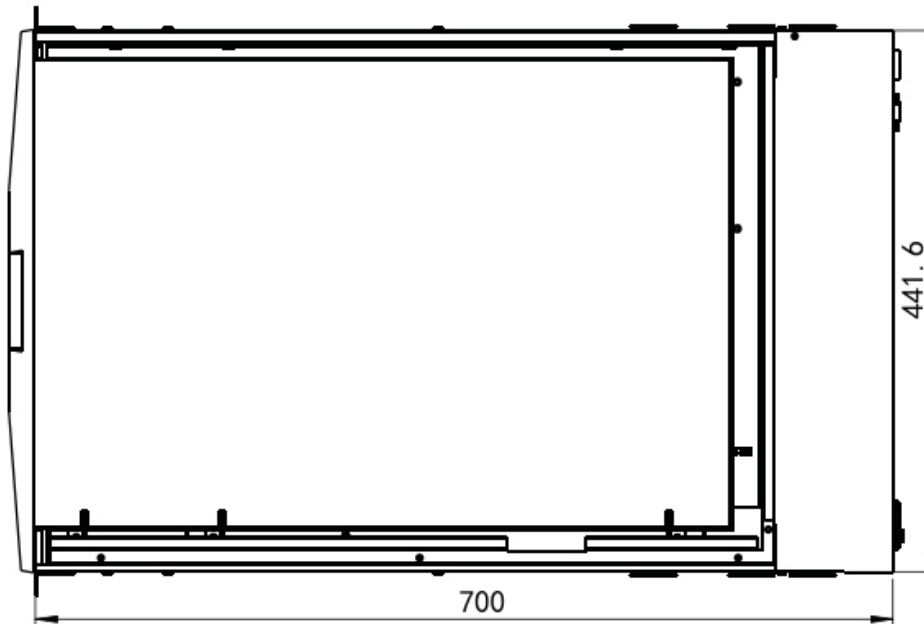

DIMENSION

UNIT : mm
1mm = 0.03937 inch

Top View

STANDARD KEYBOARD

Supporting layouts

America	 United States				
EMEA	United Kingdom	Germany	France	Spain	Norway
	Italy	Russia	Switzerland	Netherlands	Portugal
Asia	China	Japan	Korea	Arabia	Turkey