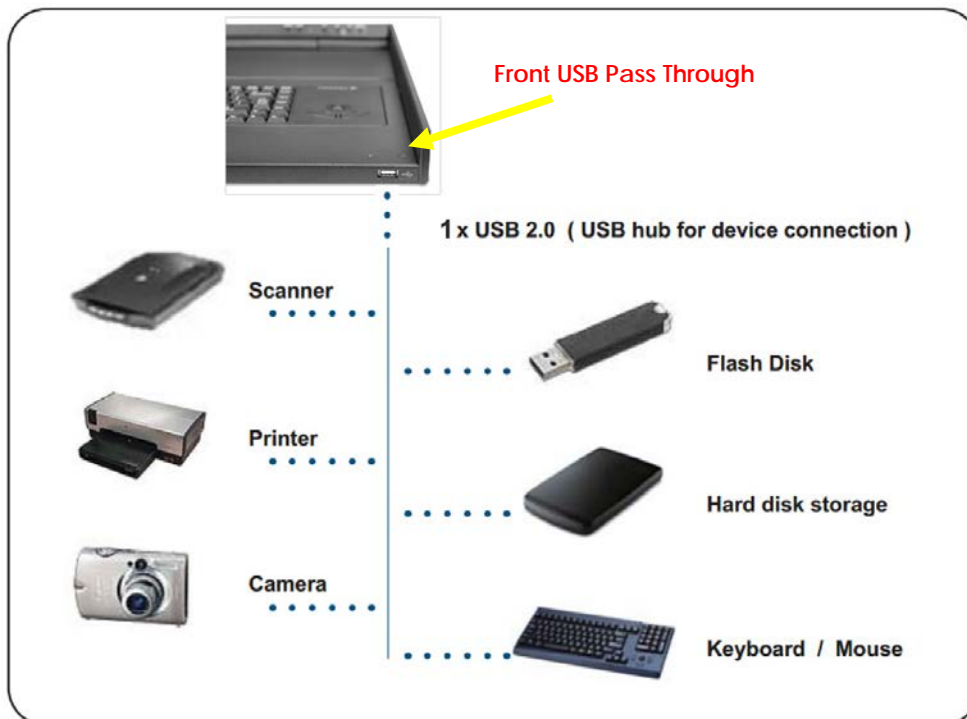

Drawer Features & Options

- 3G / HD / SD-SDI Broadcast-grade input (w/ speaker)
- HDMI (w/ speaker)
- DC power : 12V / 24V / 48V / 110 ~ 125V

SPECIFICATIONS:

LCD Panel	
Diagonal size	24.1" widescreen TFT
Max. Resolution	1920 x 1200
Brightness (cd/m2)	300
Backlight	LED
Colors	16.7M
Contrast Ratio (typ)	1000 : 1
Viewing Angle (H/V)	178° x 178°
Active area (mm)	518 x 324
MTBF (hrs)	30,000
Casing Color	Black (RAL 9005)
Weight (Single console	
Net	15.3 kgs / 33.7 lbs
Gross	19.5 kgs / 42.9 lbs
Environmental	
Operating	0 to 55°C Degree
Storage	-20 to 60°C Degree
Relative humidity	5-90%, non-condensing
Shock	10G acceleration (11 ms duration)
Vibration	5-500Hz 1G RMS random vibration
Regulatory	FCC & CE certified
Power	
Input	Auto-sensing 100 to 240VAC, 50 / 60Hz
Consumption	Max. 40 Watt, Standby 5 Watt
Product Dimensions (Single console)	
Product	441.6 x 700 x 44 mm / 17.4 x 27.6 x 1.73 inch
Packing	595 x 910 x 140 mm / 23.4 x 35.8 x 5.5 inch

Side View

Top View

STANDARD KEYBOARD

e keyboard integrated with touchpad

b keyboard integrated with trackball

Supporting layouts

America	 United States				
EMEA	 United Kingdom	 Germany	 France	 Spain	 Norway
	 Italy	 Russia	 Switzerland	 Netherlands	 Portugal
Asia	 China	 Japan	 Korea	 Arabia	 Turkey

STRUCTURE DIAGRAM

BUILT-IN USB HUB USAGE & CONNECTION

USB Hub DB-15 IP KVM Benefits

- VGA-USB DB-15 KVM with either 8 or 16 ports in 1U
- IP remote access across the world wide web
- 2 x USB 2.0 port sharing USB peripheral for computers
- Mix USB & SUN with Multi-Platform switch capability
- Support resolution up to 1920 x 1080
- SUN 1152 x 900 resolution compatible
- Hot pluggable, no software or drivers required
- Easy & quick installation