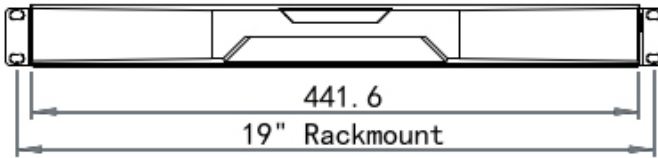

Supporting layouts

America		United States			
EMEA					
	United Kingdom	Germany	France	Spain	Norway
					
	Italy	Russia	Switzerland	Netherlands	Portugal
	Asia				
	China	Japan	Korea	Arabia	Turkey

- Hold the handle and slide out the drawer.

- Flip up the LCD to a suitable angle

- Operate the LCD console drawer.

Option - Right Side Open

DIMENSION

Front View

Rear View

UNIT : mm
1mm = 0.03937 inch

Side View