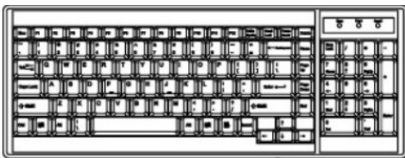

F7
Rewind

Eject disc

F8
Play / Pause

Command

STRUCTURE DIAGRAM

STANDARD KEYBOARD

e keyboard integrated with touchpad

b keyboard integrated with trackball

Supporting layouts

America		United States			
EMEA					
	United Kingdom	Germany	France	Spain	Norway
					
	Italy	Russia	Switzerland	Netherlands	Portugal
	Asia				
	China	Japan	Korea	Arabia	Turkey

- Hold the handle and slide out the drawer.

- Flip up the LCD to a suitable angle

- Operate the LCD console drawer.

Option - Right Side Open

DIMENSION

Front View

Rear View

UNIT : mm
1mm = 0.03937 inch

Side View