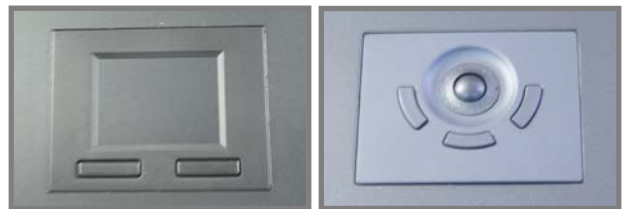

Model: NVPW1240Mb

FEATURES:

- 1U 24" widescreen LCD console drawer
- Support 1920 x 1200 native WUXGA Ultra high resolution
- PIP & Picture by Picture viewing efficiency
- 104-key MAC keyboard with trackball
- New enhanced aesthetics with molded front handle

Drawer Features & Options

- 3G / HD / SD-SDI Broadcast-grade input (w/ speaker)
- HDMI (w/ speaker)
- DC power : 12V / 24V / 48V / 110 ~ 125V

SPECIFICATIONS:

LCD Panel	
Diagonal size	24.1" widescreen TFT
Max. Resolution	1920 x 1200
Brightness (cd/m2)	300
Backlight	LED
Colors	16.7M
Contrast Ratio (typ)	1000 : 1
Viewing Angle (H/V)	178° x 178°
Active area (mm)	518 x 324
MTBF (hrs)	30,000
Casing Color	Black (RAL 9005)
Weight (Single console	
Net	15.3 kgs / 33.7 lbs
Gross	19.5 kgs / 42.9 lbs
Environmental	
Operating	0 to 55°C Degree
Storage	-20 to 60°C Degree
Relative humidity	5~90%, non-condensing
Shock	10G acceleration (11 ms duration)
Vibration	5~500Hz 1G RMS random vibration
Regulatory	FCC & CE certified
Power	
Input	Auto-sensing 100 to 240VAC, 50 / 60Hz
Consumption	Max. 40 Watt, Standby 5 Watt
Product Dimensions (Single console)	
Product	441.6 x 700 x 44 mm / 17.4 x 27.6 x 1.73 inch
Packing	595 x 910 x 140 mm / 23.4 x 35.8 x 5.5 inch