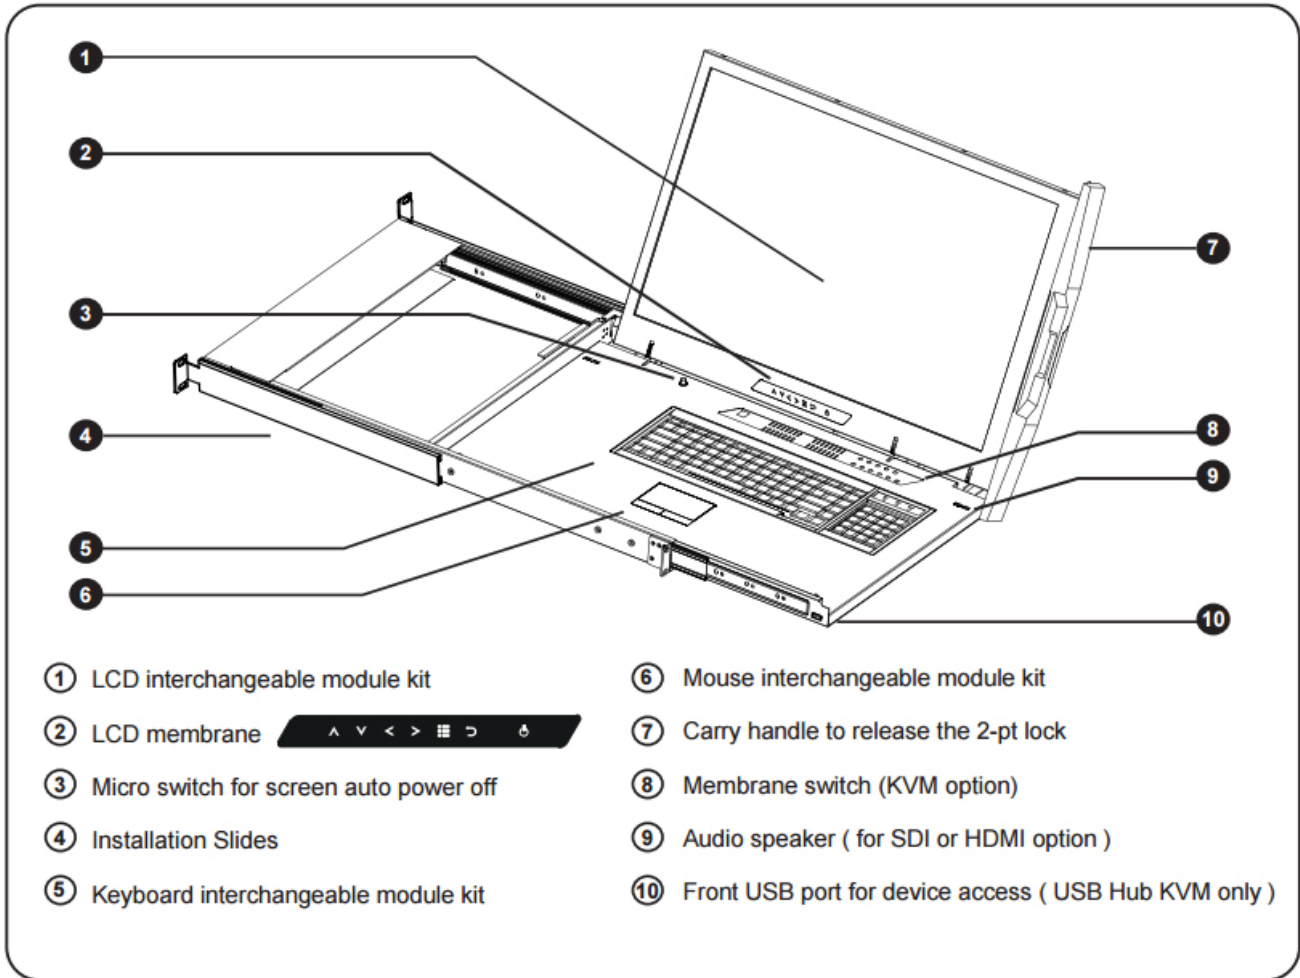

F7
Rewind

Eject disc

F8
Play / Pause

Command

STRUCTURE DIAGRAM

STANDARD KEYBOARD

e keyboard integrated with touchpad

b keyboard integrated with trackball

Supporting layouts

America		United States			
EMEA					
	United Kingdom	Germany	France	Spain	Norway
					
	Italy	Russia	Switzerland	Netherlands	Portugal
	Asia				
	China	Japan	Korea	Arabia	Turkey

- Hold the handle and slide out the drawer.

- Flip up the LCD to a suitable angle

- Operate the LCD console drawer.

Option - Right Side Open

DIMENSION

Front View

Rear View

UNIT : mm
1mm = 0.03937 inch

Side View