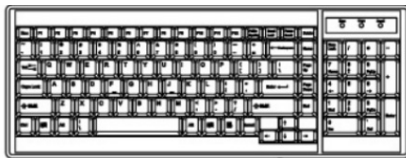

F7
Rewind

Eject disc

F8
Play / Pause

Command

STRUCTURE DIAGRAM

STANDARD KEYBOARD

e keyboard integrated with touchpad

b keyboard integrated with trackball

Supporting layouts

America		United States			
EMEA					
	United Kingdom	Germany	France	Spain	Norway
					
	Italy	Russia	Switzerland	Netherlands	Portugal
	Asia				
	China	Japan	Korea	Arabia	Turkey

- Hold the handle and slide out the drawer.

- Flip up the LCD to a suitable angle

- Operate the LCD console drawer.

Option - Right Side Open

DIMENSION

Front View

Rear View

UNIT : mm
1mm = 0.03937 inch

Side View