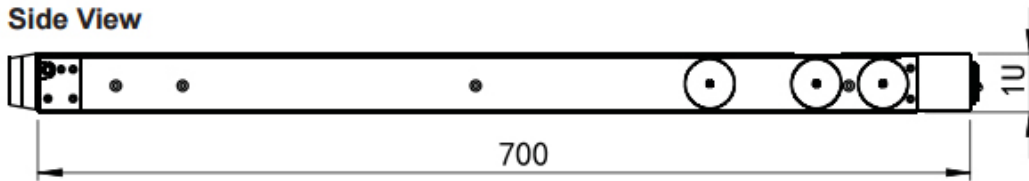

Supporting layouts

America		United States			
EMEA					
	United Kingdom	Germany	France	Spain	Norway
					
	Italy	Russia	Switzerland	Netherlands	Portugal
	Asia				
	China	Japan	Korea	Arabia	Turkey

- Hold the handle and slide out the drawer.

- Flip up the LCD to a suitable angle

- Operate the LCD console drawer.

Option - Right Side Open

DIMENSION

Front View

Rear View

UNIT : mm
1mm = 0.03937 inch

Side View