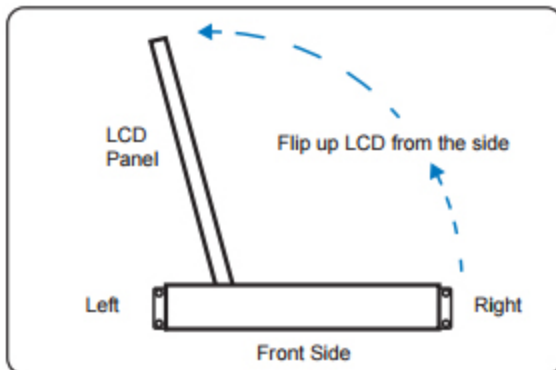

F7
Rewind

Eject disc

F8
Play / Pause

Command

STRUCTURE DIAGRAM

STANDARD KEYBOARD

e keyboard integrated with touchpad

b keyboard integrated with trackball

Supporting layouts

America		United States			
EMEA					
	United Kingdom	Germany	France	Spain	Norway
					
	Italy	Russia	Switzerland	Netherlands	Portugal
	Asia				
	China	Japan	Korea	Arabia	Turkey

- Hold the handle and slide out the drawer.

- Flip up the LCD to a suitable angle

- Operate the LCD console drawer.

Option - Right Side Open

DIMENSION

Front View

Rear View

UNIT : mm
1mm = 0.03937 inch

Side View