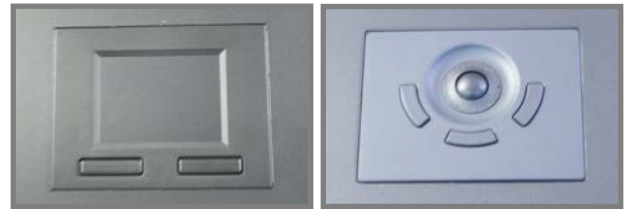

Model: NVPW1240Me

FEATURES:

- 1U 24" widescreen LCD console drawer
- Support 1920 x 1200 native WUXGA Ultra high resolution
- PIP & Picture by Picture viewing efficiency
- 104-key MAC keyboard with touchpad
- New enhanced aesthetics with molded front handle

Drawer Features & Options

- 3G / HD / SD-SDI Broadcast-grade input (w/ speaker)
- HDMI (w/ speaker)
- DC power : 12V / 24V / 48V / 110 ~ 125V

SPECIFICATIONS:

LCD Panel	
Diagonal size	24.1" widescreen TFT
Max. Resolution	1920 x 1200
Brightness (cd/m ²)	300
Backlight	LED
Colors	16.7M
Contrast Ratio (typ)	1000 : 1
Viewing Angle (H/V)	178° x 178°
Active area (mm)	518 x 324
MTBF (hrs)	30,000
Casing Color	Black (RAL 9005)
Weight (Single console)	
Net	15.3 kgs / 33.7 lbs
Gross	19.5 kgs / 42.9 lbs
Environmental	
Operating	0 to 55°C Degree
Storage	-20 to 60°C Degree
Relative humidity	5~90%, non-condensing
Shock	10G acceleration (11 ms duration)
Vibration	5~500Hz 1G RMS random vibration
Regulatory	FCC & CE certified
Power	
Input	Auto-sensing 100 to 240VAC, 50 / 60Hz
Consumption	Max. 40 Watt, Standby 5 Watt
Product Dimensions (Single console)	
Product	441.6 x 700 x 44 mm / 17.4 x 27.6 x 1.73 inch
Packing	595 x 910 x 140 mm / 23.4 x 35.8 x 5.5 inch