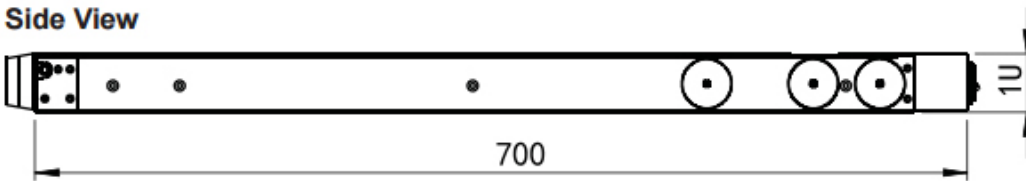

Supporting layouts

America		United States			
EMEA					
	United Kingdom	Germany	France	Spain	Norway
					
	Italy	Russia	Switzerland	Netherlands	Portugal
	Asia				
	China	Japan	Korea	Arabia	Turkey

- Hold the handle and slide out the drawer.

- Flip up the LCD to a suitable angle

- Operate the LCD console drawer.

Option - Right Side Open

DIMENSION

Front View

Rear View

UNIT : mm
1mm = 0.03937 inch

Side View