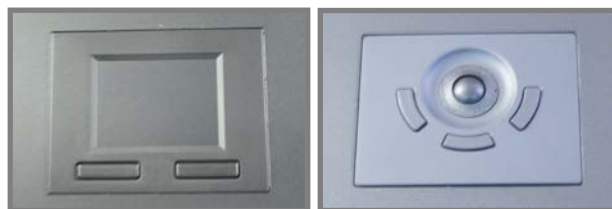

**Drawer Features & Options**

- 3G / HD / SD-SDI Broadcast-grade input (w/ speaker)
- HDMI (w/ speaker)
- DC power : 12V / 24V / 48V / 110 ~ 125V

**SPECIFICATIONS:**

LCD Panel	
Diagonal size	24.1" widescreen TFT
Max. Resolution	1920 x 1200
Brightness (cd/m2)	300
Backlight	LED
Colors	16.7M
Contrast Ratio (typ)	1000 : 1
Viewing Angle (H/V)	178° x 178°
Active area (mm)	518 x 324
MTBF (hrs)	30,000
Casing Color	Black ( RAL 9005 )
Weight ( Single console	
Net	15.3 kgs / 33.7 lbs
Gross	19.5 kgs / 42.9 lbs
Environmental	
Operating	0 to 55°C Degree
Storage	-20 to 60°C Degree
Relative humidity	5~90%, non-condensing
Shock	10G acceleration ( 11 ms duration )
Vibration	5~500Hz 1G RMS random vibration
Regulatory	FCC & CE certified
Power	
Input	Auto-sensing 100 to 240VAC, 50 / 60Hz
Consumption	Max. 40 Watt, Standby 5 Watt
Product Dimensions ( Single console )	
Product	441.6 x 700 x 44 mm / 17.4 x 27.6 x 1.73 inch
Packing	595 x 910 x 140 mm / 23.4 x 35.8 x 5.5 inch