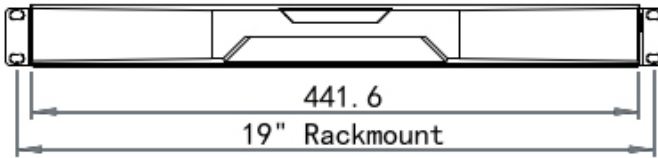

### Supporting layouts

America		United States			
EMEA					
	United Kingdom	Germany	France	Spain	Norway
					
	Italy	Russia	Switzerland	Netherlands	Portugal
	Asia				
	China	Japan	Korea	Arabia	Turkey

- Hold the handle and slide out the drawer.

- Flip up the LCD to a suitable angle

- Operate the LCD console drawer.

**Option - Right Side Open**

**DIMENSION**

**Front View**

**Rear View**

UNIT : mm  
1mm = 0.03937 inch

**Side View**