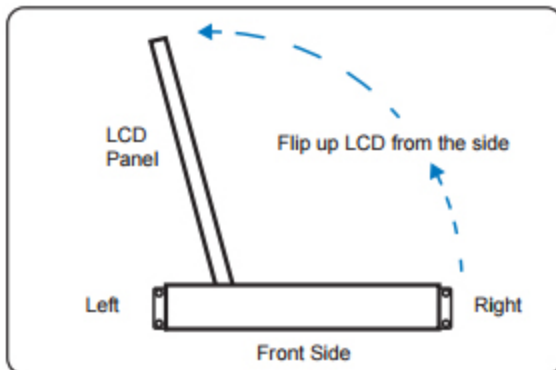

## STRUCTURE DIAGRAM

### Supporting layouts

America		United States			
EMEA					
	United Kingdom	Germany	France	Spain	Norway
					
	Italy	Russia	Switzerland	Netherlands	Portugal
	Asia				
	China	Japan	Korea	Arabia	Turkey

- Hold the handle and slide out the drawer.

- Flip up the LCD to a suitable angle

- Operate the LCD console drawer.

**Option - Right Side Open**

**DIMENSION**

**Front View**

**Rear View**

UNIT : mm  
1mm = 0.03937 inch

**Side View**