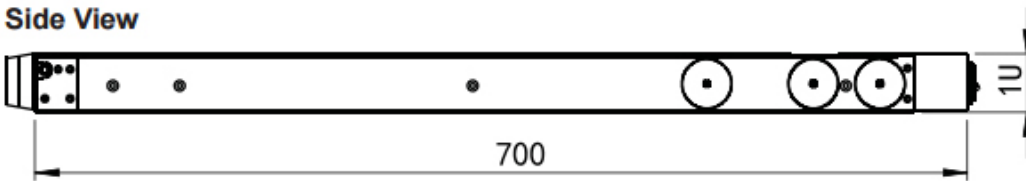

### Supporting layouts

America		United States			
EMEA					
	United Kingdom	Germany	France	Spain	Norway
					
	Italy	Russia	Switzerland	Netherlands	Portugal
	Asia				
	China	Japan	Korea	Arabia	Turkey

- Hold the handle and slide out the drawer.

- Flip up the LCD to a suitable angle

- Operate the LCD console drawer.

**Option - Right Side Open**

**DIMENSION**

**Front View**

**Rear View**

UNIT : mm  
1mm = 0.03937 inch

**Side View**