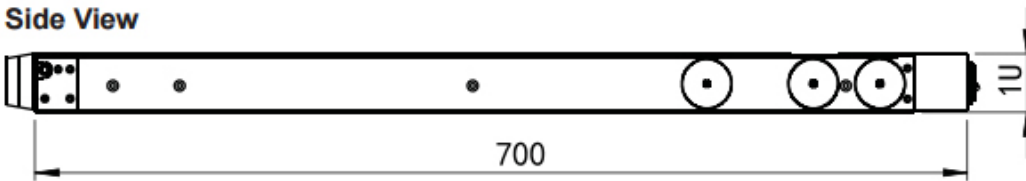

Drawer Features & Options

- 3G / HD / SD-SDI Broadcast-grade input (w/ speaker)
- HDMI (w/ speaker)
- DC power : 12V / 24V / 48V / 110 ~ 125V

SPECIFICATIONS:

LCD Panel	
Diagonal size	24.1" widescreen TFT
Max. Resolution	1920 x 1200
Brightness (cd/m2)	300
Backlight	LED
Colors	16.7M
Contrast Ratio (typ)	1000 : 1
Viewing Angle (H/V)	178° x 178°
Active area (mm)	518 x 324
MTBF (hrs)	30,000
Casing Color	Black (RAL 9005)
Weight (Single console	
Net	15.3 kgs / 33.7 lbs
Gross	19.5 kgs / 42.9 lbs
Environmental	
Operating	0 to 55°C Degree
Storage	-20 to 60°C Degree
Relative humidity	5~90%, non-condensing
Shock	10G acceleration (11 ms duration)
Vibration	5~500Hz 1G RMS random vibration
Regulatory	FCC & CE certified
Power	
Input	Auto-sensing 100 to 240VAC, 50 / 60Hz
Consumption	Max. 40 Watt, Standby 5 Watt
Product Dimensions (Single console)	
Product	441.6 x 700 x 44 mm / 17.4 x 27.6 x 1.73 inch
Packing	595 x 910 x 140 mm / 23.4 x 35.8 x 5.5 inch

STRUCTURE DIAGRAM

STANDARD KEYBOARD

e keyboard integrated with touchpad

b keyboard integrated with trackball

Supporting layouts

America		United States			
EMEA					
	United Kingdom	Germany	France	Spain	Norway
					
	Italy	Russia	Switzerland	Netherlands	Portugal
	Asia				
	China	Japan	Korea	Arabia	Turkey

- Hold the handle and slide out the drawer.

- Flip up the LCD to a suitable angle

- Operate the LCD console drawer.

Option - Right Side Open

DIMENSION

Front View

Rear View

UNIT : mm
1mm = 0.03937 inch

Side View

Top View