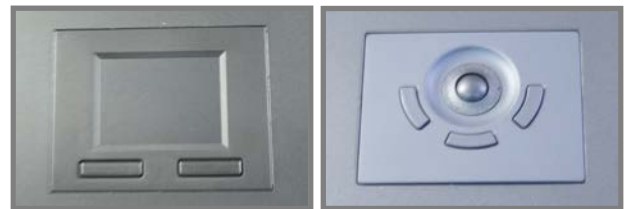

Model: NVPW1240b

FEATURES:

- 1U 24" widescreen LCD console drawer
- Support 1920 x 1200 native WUXGA Ultra high resolution
- PIP & Picture by Picture viewing efficiency
- 104-key keyboard with trackball
- New enhanced aesthetics with molded front handle

Drawer Features & Options

- 3G / HD / SD-SDI Broadcast-grade input (w/ speaker)
- HDMI (w/ speaker)
- DC power : 12V / 24V / 48V / 110 ~ 125V

SPECIFICATIONS:

LCD Panel	
Diagonal size	24.1" widescreen TFT
Max. Resolution	1920 x 1200
Brightness (cd/m2)	300
Backlight	LED
Colors	16.7M
Contrast Ratio (typ)	1000 : 1
Viewing Angle (H/V)	178° x 178°
Active area (mm)	518 x 324
MTBF (hrs)	30,000
Casing Color	Black (RAL 9005)
Weight (Single console	
Net	15.3 kgs / 33.7 lbs
Gross	19.5 kgs / 42.9 lbs
Environmental	
Operating	0 to 55°C Degree
Storage	-20 to 60°C Degree
Relative humidity	5~90%, non-condensing
Shock	10G acceleration (11 ms duration)
Vibration	5~500Hz 1G RMS random vibration
Regulatory	FCC & CE certified
Power	
Input	Auto-sensing 100 to 240VAC, 50 / 60Hz
Consumption	Max. 40 Watt, Standby 5 Watt
Product Dimensions (Single console)	
Product	441.6 x 700 x 44 mm / 17.4 x 27.6 x 1.73 inch
Packing	595 x 910 x 140 mm / 23.4 x 35.8 x 5.5 inch