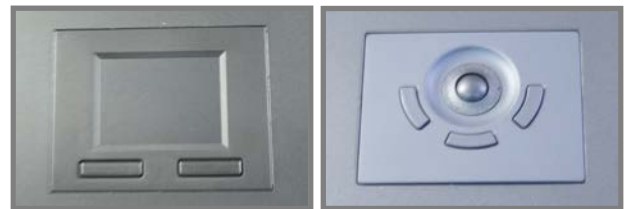

FEATURES:

- 1U 24" widescreen LCD console drawer
- Support 1920 x 1200 native WUXGA Ultra high resolution
- PIP & Picture by Picture viewing efficiency
- 104-key keyboard with touchpad
- New enhanced aesthetics with molded front handle

Drawer Features & Options

- 3G / HD / SD-SDI Broadcast-grade input (w/ speaker)
- HDMI (w/ speaker)
- DC power : 12V / 24V / 48V / 110 ~ 125V

SPECIFICATIONS:

LCD Panel	
Diagonal size	24.1" widescreen TFT
Max. Resolution	1920 x 1200
Brightness (cd/m2)	300
Backlight	LED
Colors	16.7M
Contrast Ratio (typ)	1000 : 1
Viewing Angle (H/V)	178° x 178°
Active area (mm)	518 x 324
MTBF (hrs)	30,000
Casing Color	Black (RAL 9005)
Weight (Single console	
Net	15.3 kgs / 33.7 lbs
Gross	19.5 kgs / 42.9 lbs
Environmental	
Operating	0 to 55°C Degree
Storage	-20 to 60°C Degree
Relative humidity	5~90%, non-condensing
Shock	10G acceleration (11 ms duration)
Vibration	5~500Hz 1G RMS random vibration
Regulatory	FCC & CE certified
Power	
Input	Auto-sensing 100 to 240VAC, 50 / 60Hz
Consumption	Max. 40 Watt, Standby 5 Watt
Product Dimensions (Single console)	
Product	441.6 x 700 x 44 mm / 17.4 x 27.6 x 1.73 inch
Packing	595 x 910 x 140 mm / 23.4 x 35.8 x 5.5 inch