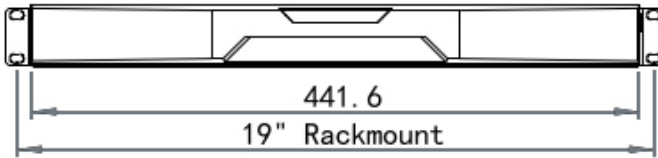

Drawer Features & Options

- 3G / HD / SD-SDI Broadcast-grade input (w/ speaker)
- HDMI (w/ speaker)
- DC power : 12V / 24V / 48V / 110 ~ 125V

SPECIFICATIONS:

LCD Panel	
Diagonal size	24.1" widescreen TFT
Max. Resolution	1920 x 1200
Brightness (cd/m2)	300
Backlight	LED
Colors	16.7M
Contrast Ratio (typ)	1000 : 1
Viewing Angle (H/V)	178° x 178°
Active area (mm)	518 x 324
MTBF (hrs)	30,000
Casing Color	Black (RAL 9005)
Weight (Single console	
Net	15.3 kgs / 33.7 lbs
Gross	19.5 kgs / 42.9 lbs
Environmental	
Operating	0 to 55°C Degree
Storage	-20 to 60°C Degree
Relative humidity	5~90%, non-condensing
Shock	10G acceleration (11 ms duration)
Vibration	5~500Hz 1G RMS random vibration
Regulatory	FCC & CE certified
Power	
Input	Auto-sensing 100 to 240VAC, 50 / 60Hz
Consumption	Max. 40 Watt, Standby 5 Watt
Product Dimensions (Single console)	
Product	441.6 x 700 x 44 mm / 17.4 x 27.6 x 1.73 inch
Packing	595 x 910 x 140 mm / 23.4 x 35.8 x 5.5 inch

STRUCTURE DIAGRAM

STANDARD KEYBOARD

e keyboard integrated with touchpad

b keyboard integrated with trackball

Supporting layouts

America		United States			
EMEA					
	United Kingdom	Germany	France	Spain	Norway
					
	Italy	Russia	Switzerland	Netherlands	Portugal
	Asia				
	China	Japan	Korea	Arabia	Turkey

- Hold the handle and slide out the drawer.

- Flip up the LCD to a suitable angle

- Operate the LCD console drawer.

Option - Right Side Open

DIMENSION

Front View

Rear View

UNIT : mm
1mm = 0.03937 inch

Side View

Top View