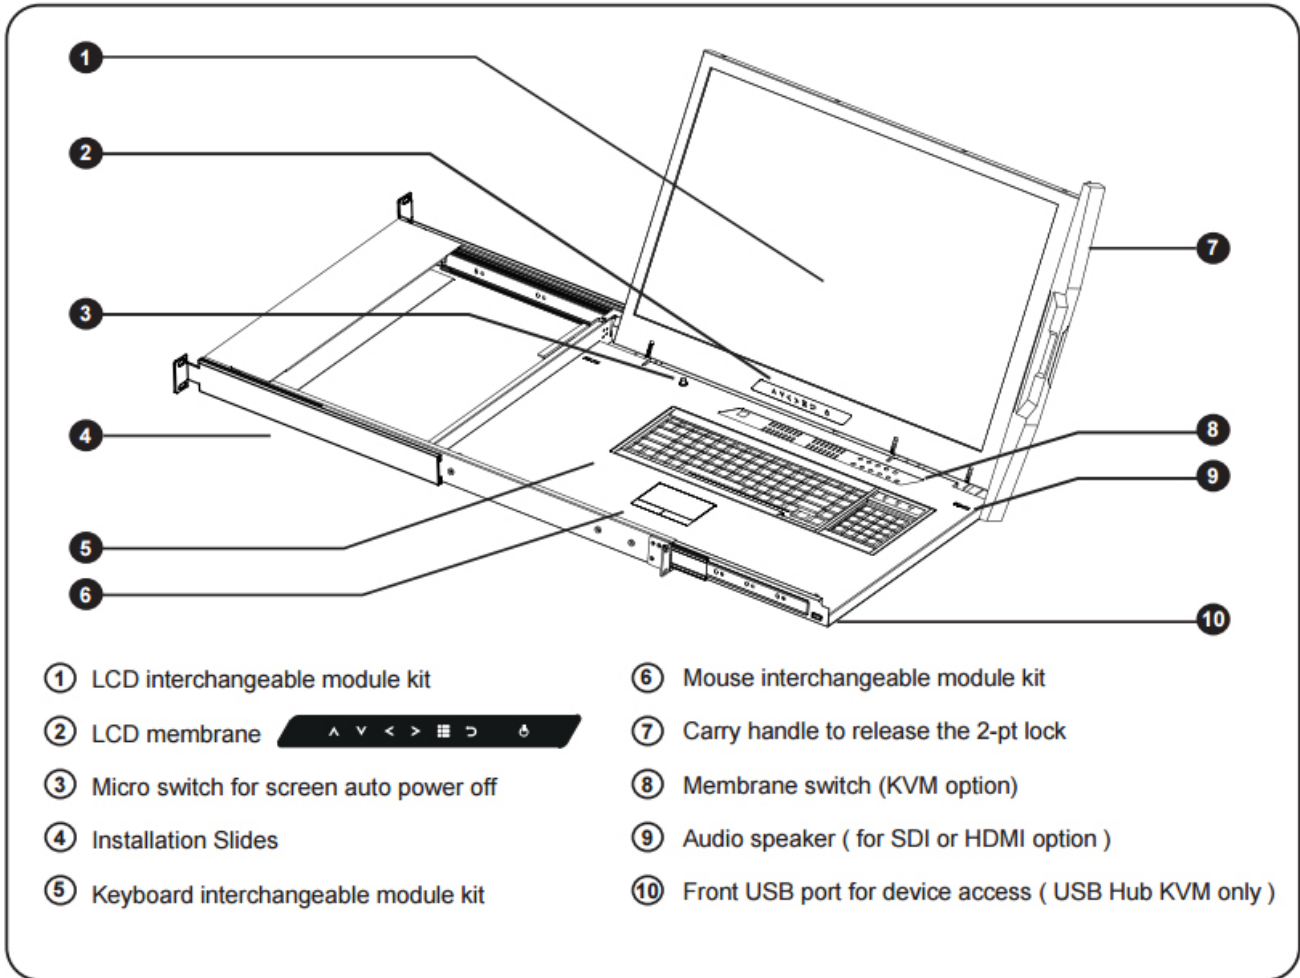

STRUCTURE DIAGRAM