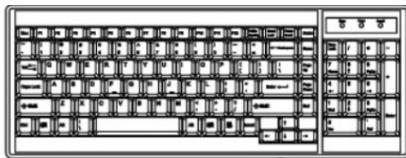

Drawer Features & Options

- 3G / HD / SD-SDI Broadcast-grade input (w/ speaker)
- HDMI (w/ speaker)
- DC power : 12V / 24V / 48V / 110 ~ 125V

SPECIFICATIONS:

LCD Panel	
Diagonal size	24.1" widescreen TFT
Max. Resolution	1920 x 1200
Brightness (cd/m2)	300
Backlight	LED
Colors	16.7M
Contrast Ratio (typ)	1000 : 1
Viewing Angle (H/V)	178° x 178°
Active area (mm)	518 x 324
MTBF (hrs)	30,000
Casing Color	Black (RAL 9005)
Weight (Single console	
Net	15.3 kgs / 33.7 lbs
Gross	19.5 kgs / 42.9 lbs
Environmental	
Operating	0 to 55°C Degree
Storage	-20 to 60°C Degree
Relative humidity	5~90%, non-condensing
Shock	10G acceleration (11 ms duration)
Vibration	5~500Hz 1G RMS random vibration
Regulatory	FCC & CE certified
Power	
Input	Auto-sensing 100 to 240VAC, 50 / 60Hz
Consumption	Max. 40 Watt, Standby 5 Watt
Product Dimensions (Single console)	
Product	441.6 x 700 x 44 mm / 17.4 x 27.6 x 1.73 inch
Packing	595 x 910 x 140 mm / 23.4 x 35.8 x 5.5 inch

STRUCTURE DIAGRAM

STANDARD KEYBOARD

e keyboard integrated with touchpad

b keyboard integrated with trackball

Supporting layouts

America		United States			
EMEA					
	United Kingdom	Germany	France	Spain	Norway
					
	Italy	Russia	Switzerland	Netherlands	Portugal
	Asia				
	China	Japan	Korea	Arabia	Turkey

- Hold the handle and slide out the drawer.

- Flip up the LCD to a suitable angle

- Operate the LCD console drawer.

Option - Right Side Open

DIMENSION

Front View

Rear View

UNIT : mm
1mm = 0.03937 inch

Side View

Top View