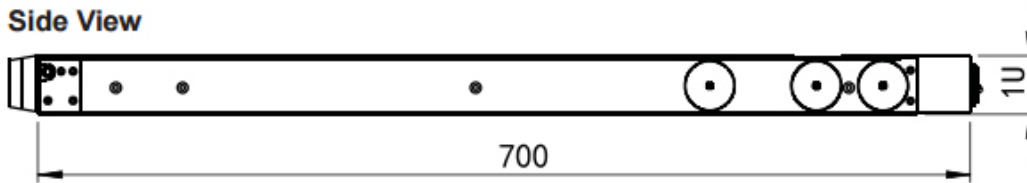

Drawer Features & Options

- 3G / HD / SD-SDI Broadcast-grade input (w/ speaker)
- HDMI (w/ speaker)
- DC power : 12V / 24V / 48V / 110 ~ 125V

SPECIFICATIONS:

LCD Panel	
Diagonal size	24.1" widescreen TFT
Max. Resolution	1920 x 1200
Brightness (cd/m2)	300
Backlight	LED
Colors	16.7M
Contrast Ratio (typ)	1000 : 1
Viewing Angle (H/V)	178° x 178°
Active area (mm)	518 x 324
MTBF (hrs)	30,000
Casing Color	Black (RAL 9005)
Weight (Single console	
Net	15.3 kgs / 33.7 lbs
Gross	19.5 kgs / 42.9 lbs
Environmental	
Operating	0 to 55°C Degree
Storage	-20 to 60°C Degree
Relative humidity	5~90%, non-condensing
Shock	10G acceleration (11 ms duration)
Vibration	5~500Hz 1G RMS random vibration
Regulatory	FCC & CE certified
Power	
Input	Auto-sensing 100 to 240VAC, 50 / 60Hz
Consumption	Max. 40 Watt, Standby 5 Watt
Product Dimensions (Single console)	
Product	441.6 x 700 x 44 mm / 17.4 x 27.6 x 1.73 inch
Packing	595 x 910 x 140 mm / 23.4 x 35.8 x 5.5 inch

- Hold the handle and slide out the drawer.

- Flip up the LCD to a suitable angle

- Operate the LCD console drawer.

Option - Right Side Open

DIMENSION

Front View

Rear View

UNIT : mm
1mm = 0.03937 inch

Side View

Top View