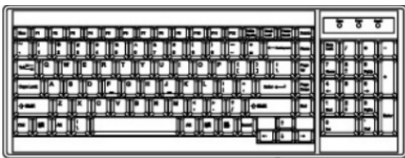

Drawer Features & Options

- 3G / HD / SD-SDI Broadcast-grade input (w/ speaker)
- HDMI (w/ speaker)
- DC power : 12V / 24V / 48V / 110 ~ 125V

SPECIFICATIONS:

LCD Panel	
Diagonal size	24.1" widescreen TFT
Max. Resolution	1920 x 1200
Brightness (cd/m2)	300
Backlight	LED
Colors	16.7M
Contrast Ratio (typ)	1000 : 1
Viewing Angle (H/V)	178° x 178°
Active area (mm)	518 x 324
MTBF (hrs)	30,000
Casing Color	Black (RAL 9005)
Weight (Single console	
Net	15.3 kgs / 33.7 lbs
Gross	19.5 kgs / 42.9 lbs
Environmental	
Operating	0 to 55°C Degree
Storage	-20 to 60°C Degree
Relative humidity	5~90%, non-condensing
Shock	10G acceleration (11 ms duration)
Vibration	5~500Hz 1G RMS random vibration
Regulatory	FCC & CE certified
Power	
Input	Auto-sensing 100 to 240VAC, 50 / 60Hz
Consumption	Max. 40 Watt, Standby 5 Watt
Product Dimensions (Single console)	
Product	441.6 x 700 x 44 mm / 17.4 x 27.6 x 1.73 inch
Packing	595 x 910 x 140 mm / 23.4 x 35.8 x 5.5 inch

STRUCTURE DIAGRAM

STANDARD KEYBOARD

e keyboard integrated with touchpad

b keyboard integrated with trackball

Supporting layouts

America		United States			
EMEA					
	United Kingdom	Germany	France	Spain	Norway
					
	Italy	Russia	Switzerland	Netherlands	Portugal
	Asia				
	China	Japan	Korea	Arabia	Turkey

- Hold the handle and slide out the drawer.

- Flip up the LCD to a suitable angle

- Operate the LCD console drawer.

Option - Right Side Open

DIMENSION

Front View

Rear View

UNIT : mm
1mm = 0.03937 inch