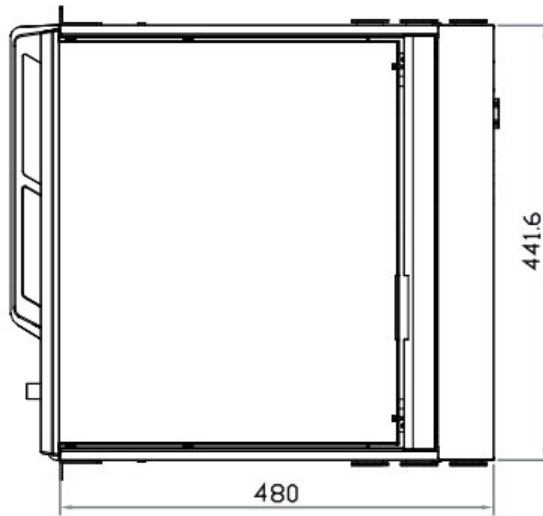

Power	
Input	Auto-sensing 100 to 240VAC, 50 / 60Hz
Consumption	Max. 48 Watt, Standby 5 Watt
Product Dimensions ( Single console )	
Product	441.6 x 480 x 44 mm / 17.4 x 18.9 x 1.73 inch
Packing	590 x 808 x 140 mm / 23.2 x 31.8 x 5.5 inch

USB KVM Cable : NB-6 / 10 / 15 ( 6, 10 or 15 ft )

Mechanical Drawing

Front View

Side View

UNIT : mm  
1mm = 0.03937 inch

Top View

Model: NW117HD-D12e