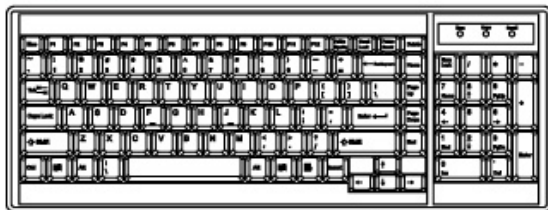

Power	
Input	Auto-sensing 100 to 240VAC, 50 / 60Hz
Consumption	Max. 48 Watt, Standby 5 Watt
Product Dimensions (Single console)	
Product	441.6 x 480 x 44 mm / 17.4 x 18.9 x 1.73 inch
Packing	590 x 808 x 140 mm / 23.2 x 31.8 x 5.5 inch

Console Cable

CV-6
6 feet DVI-D console cable (bundle)
- DVI-D + USB, server end
- DVI-D + DB15 (USB KB & MS), console port
NB-6
6 feet VGA console cable (alternative)
- VGA + USB, server end
- DB15 (VGA, USB KB & MS), console port

Supporting layouts

America		United States				
EMEA						
	United Kingdom	Germany	France	Spain	Norway	
	Italy	Russia	Switzerland	Netherlands	Portugal	
	Asia					
	China	Japan	Korea	Arabia	Turkey	

Standard Keyboard

Ge G keyboard integrated with touchpad