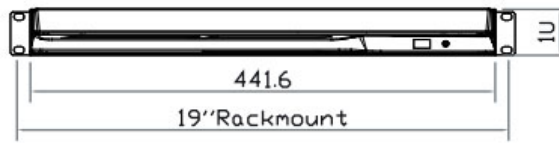

USB KVM Cable : NB-6 / 10 / 15 ( 6, 10 or 15 ft )

Mechanical Drawing

Front View

Side View

UNIT : mm  
1mm = 0.03937 inch

Top View

Model: NW117HD-D12e