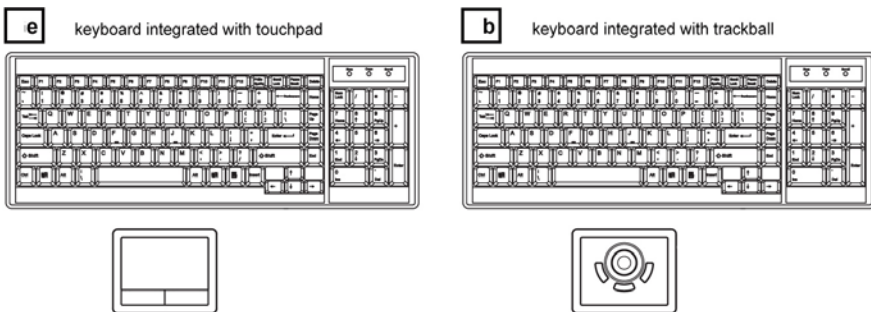

1U Sun Compatible keyboard drawer PS/2 notebook key w/ 3 buttons Trackball (b) (14.6" Deep) Combo PS2 and USB

Model: SNK2Ub

SNK2Ue/b

Keyboard Drawer Benefits

- Short depth design of 369mm (14.5") only
- 104-key keyboard with either touchpad or trackball
- Light weight and low shipping cost
- Lockable drawer to secure keyboard and mouse access
- Enhanced aesthetics with new molded front panel and two point lock
- Combo interface either PS/2/USB input to keyboard drawer

Diagram (mm)

Keyboard Mouse Cable

KCP-6

- 6 feet Combo keyboard cable (bundle)
- VGA + USB or PS/2 , server end
- DB15 (VGA, USB KB & MS), console port

Standard Keyboard

Supporting layouts

America	United States				
EMEA	United Kingdom	Germany	France	Spain	Norway
Asia	Italy	Russia	Switzerland	Netherlands	Portugal
	China	Japan	Korea	Arabia	Turkey