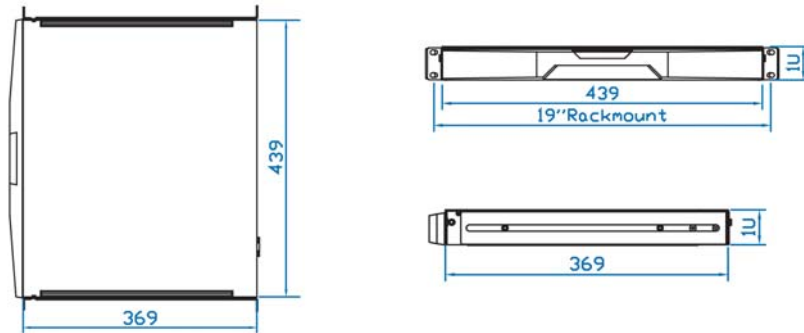

Diagram (mm)

Keyboard Mouse Cable

KCP-6

- 6 feet Combo keyboard cable (bundle)
- VGA + USB or PS/2 , server end
- DB15 (VGA, USB KB & MS), console port