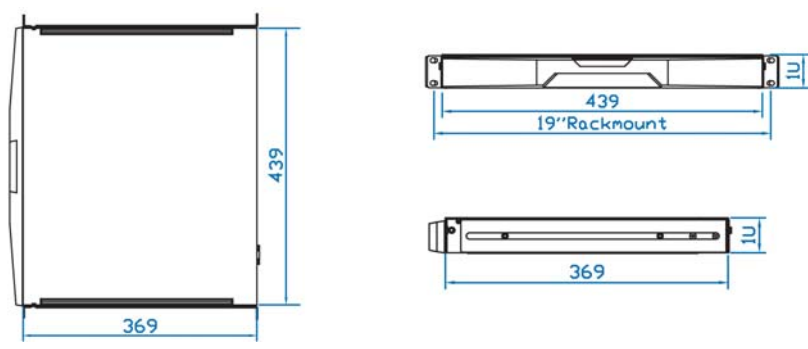

### Keyboard Drawer Benefits

- Short depth design of 369mm ( 14.5" ) only
- 104-key keyboard with either touchpad or trackball
- Light weight and low shipping cost
- Lockable drawer to secure keyboard and mouse access
- Enhanced aesthetics with new molded front panel and two point lock
- Combo interface either PS/2/USB input to keyboard drawer

### Dimensions

Dimensions:  
 Product: 439 x 369 x 44 mm / 17.3 x 14.5 x 1.73 inch  
 Packing: 582 x 500 x 100 mm / 22.9 x 19.7 x 3.9 inch

Weight Net / Gross : 7.4 kgs ( 16.3 lbs ) / 9.5 kgs ( 20.9 lbs )  
 Casing Color: Black ( RAL 9005 )

### Diagram (mm)