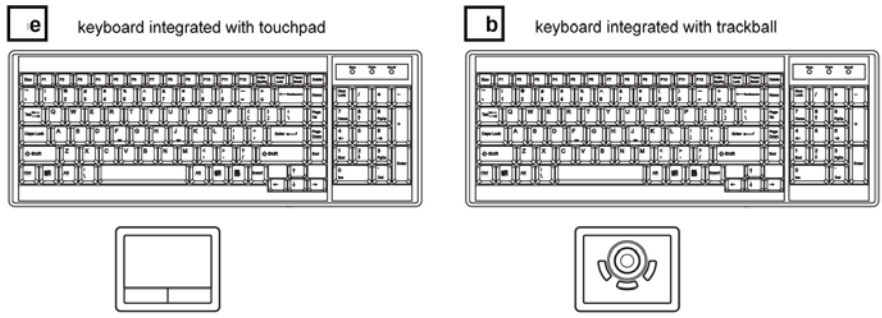

Standard Keyboard

Supporting layouts

America	United States				
EMEA	United Kingdom	Germany	France	Spain	Norway
	Italy	Russia	Switzerland	Netherlands	Portugal
Asia	China	Japan	Korea	Arabia	Turkey

Keyboard Options

- **Me** Mac keyboard with touchpad
- **Mb** Mac keyboard with trackball

- **Se** S keyboard with touchpad
- **Sb** S keyboard with trackball