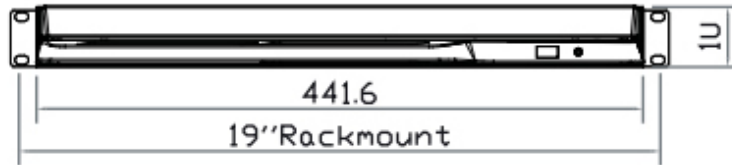

DIMENSIONS

Front View