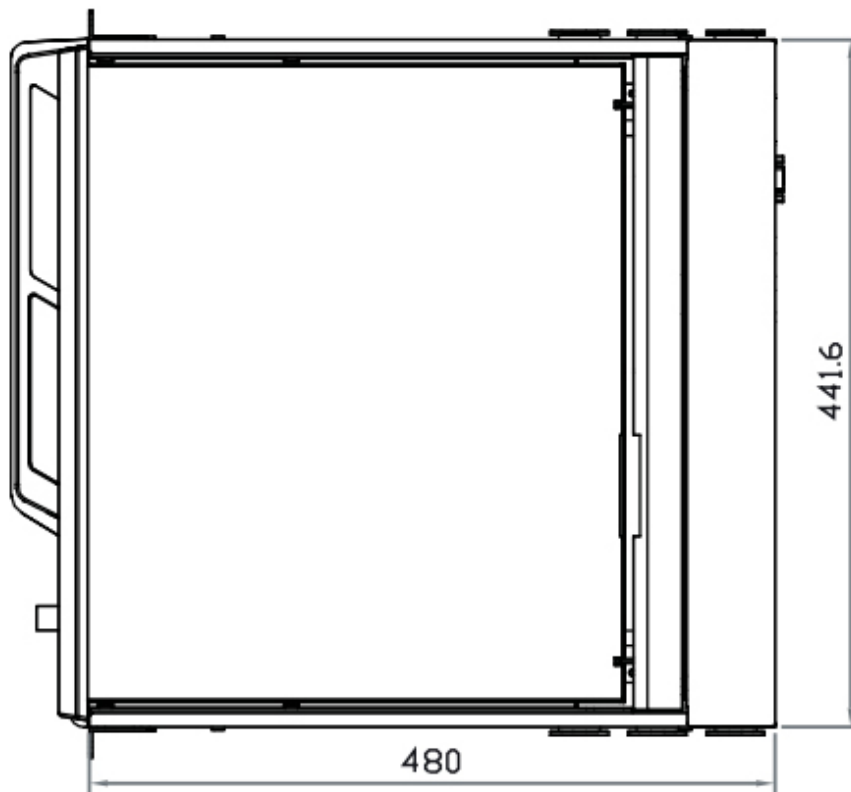

### ■ Dimensions ( with KVM )

Product: 441.6 x 580 x 44 mm / 17.4 x 22.8 x 1.73 inch

Packing: 590 x 808 x 140 mm / 23.2 x 31.8 x 5.5 inch

## DIMENSIONS

Front View

Rear View

Side View

Top View

UNIT : mm  
1mm = 0.03937 inch