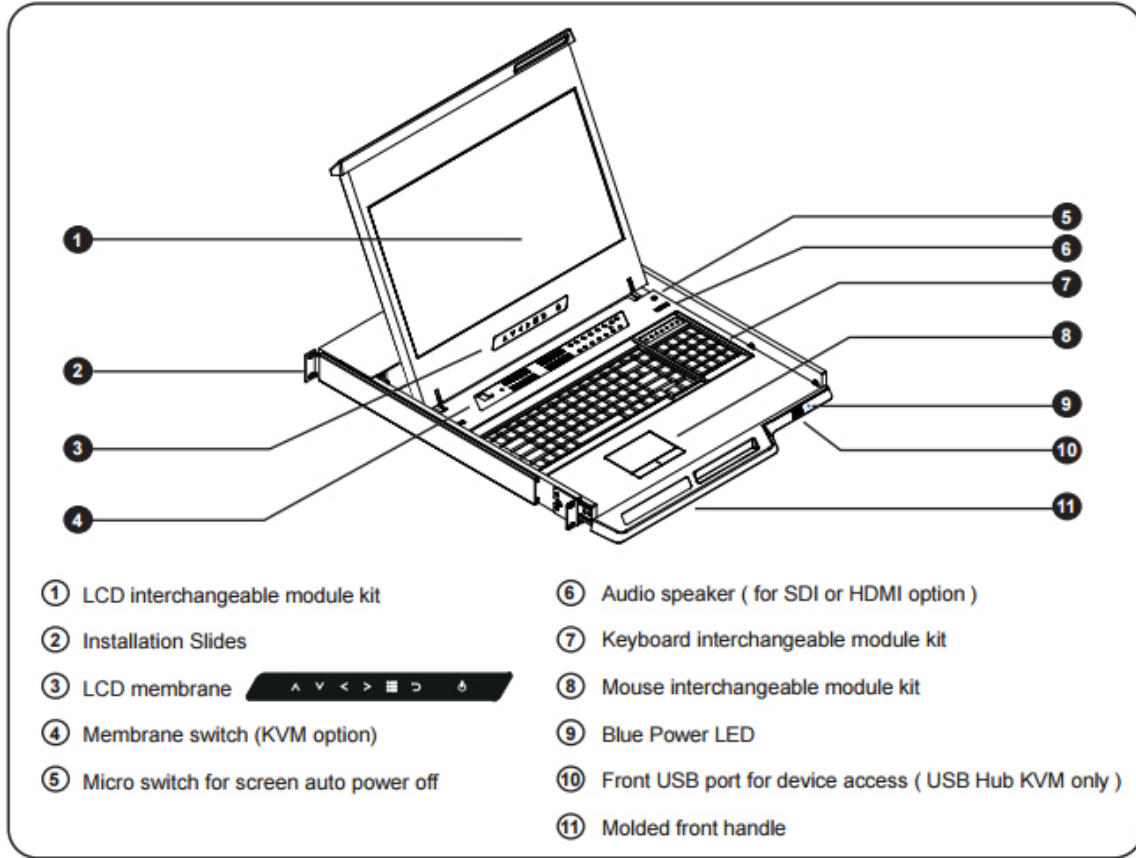

STRUCTURE DIAGRAM