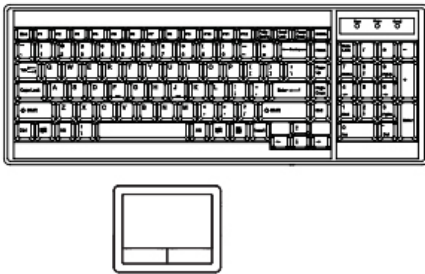

STANDARD KEYBOARD

e keyboard integrated with touchpad