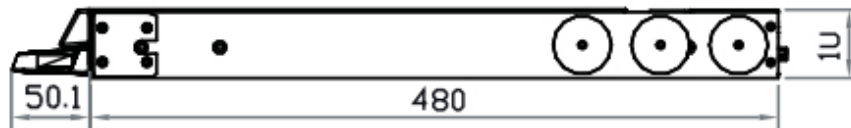

## DIMENSIONS

Front View

Rear View

Side View

Top View

UNIT : mm  
1mm = 0.03937 inch