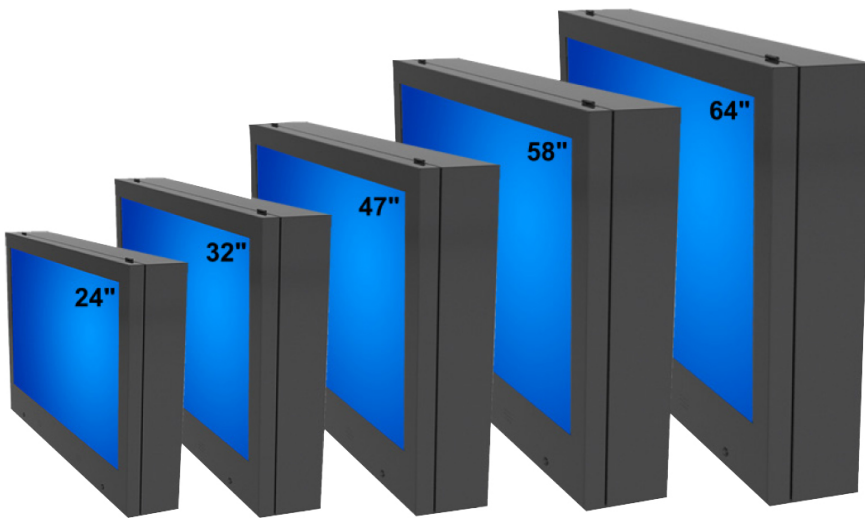

TV ENCLOSURES- Stainless Steel Enclosures

OEXXXSS Series

This water, dust, and tamper proof TV enclosure is built to last, is offered in five sizes for 24" - 75" screens (custom sizes and colors available) and is perfect for outdoor and public or industrial environments. The TV enclosure door is removable (only when the door is open) with a quality lift-off hinge system for quick access. *Direct sunlight applications may require additional cooling options.

SHOWN with
OPTIONAL
PEDESTAL

KEY FEATURES AND BENEFITS:

- Water-proof, Dust-proof, & Tamper-proof -- NEMA 4 / 4X
- Available in Black Powder Coated Steel or Stainless Steel
- Strong, Welded Steel Construction w/ Hinged Door, Built to Last
- Shatter-proof Clear or Ant-Glare Polycarbonate Window
- German Engineered, Keyed Compression Locks
- 110 CFM Axial Fan and Filter System
- Filter is Easily Cleaned or Inexpensively Replaced
- Internal, Adjustable VESA Mount Bracket (fits all TV's)
- Mounts Directly to Wall w/o need for Clunky, Exterior Bracket

SIZES / SPECIFICATIONS

MODEL	OE2400SS	OE3200SS	OE4800SS	OE5500SS
SIZE	for TV's up to 24"	for TV's up to 32"	for TV's up to 48"	for TV's up to 55"
DIMENSION				
Outside	27" x 19" x 5"	36.5" x 24.5" x 6"	47" x 32" x 6"	56.5" x 35.5" x 6"
Inside	24" x 16" x 3.5"	33.5" x 22.0" x 4.5"	44" x 29" x 4.5"	53.5" x 32.5" x 4.5"

LARGE SIZES

MODEL	OE6500SS	OE7000SS	OE7500SS	OE8000SS	OE8500SS
SIZE	for TV's up to 65"	for TV's up to 70"	for TV's up to 75"	for TV's up to 80"	for TV's up to 85"
DIMENSION					
Outside	65" x 41" x 6"	-	-	-	-
Inside	62" x 38" x 4.5"	-	-	-	-