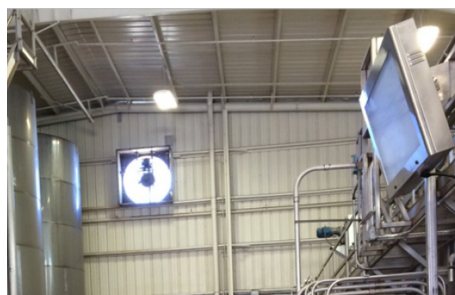

TV ENCLOSURES- Stainless Steel Enclosures

OEXXXSS Series

This water, dust, and tamper proof TV enclosure is built to last, is offered in five sizes for 24" - 75" screens (custom sizes and colors available) and is perfect for outdoor and public or industrial environments. The TV enclosure door is removable (only when the door is open) with a quality lift-off hinge system for quick access. *Direct sunlight applications may require additional cooling options.

SHOWN with
OPTIONAL
PEDESTAL

KEY FEATURES AND BENEFITS:

- Water-proof, Dust-proof, & Tamper-proof -- NEMA 4 / 4X
- Available in Black Powder Coated Steel or Stainless Steel
- Strong, Welded Steel Construction w/ Hinged Door, Built to Last
- Shatter-proof Clear or Ant-Glare Polycarbonate Window
- German Engineered, Keyed Compression Locks
- 110 CFM Axial Fan and Filter System
- Filter is Easily Cleaned or Inexpensively Replaced
- Internal, Adjustable VESA Mount Bracket (fits all TV's)
- Mounts Directly to Wall w/o need for Clunky, Exterior Bracket

SIZES / SPECIFICATIONS

MODEL	OE2400SS	OE3200SS	OE4800SS	OE5500SS
SIZE	for TV's up to 24"	for TV's up to 32"	for TV's up to 48"	for TV's up to 55"
DIMENSION				
Outside	27" x 19" x 5"	36.5" x 24.5" x 6"	47" x 32" x 6"	56.5" x 35.5" x 6"
Inside	24" x 16" x 3.5"	33.5" x 22.0" x 4.5"	44" x 29" x 4.5"	53.5" x 32.5" x 4.5"

LARGE SIZES

MODEL	OE6500SS	OE7000SS	OE7500SS	OE8000SS	OE8500SS
SIZE	for TV's up to 65"	for TV's up to 70"	for TV's up to 75"	for TV's up to 80"	for TV's up to 85"
DIMENSION					
Outside	65" x 41" x 6"	-	-	-	-
Inside	62" x 38" x 4.5"	-	-	-	-