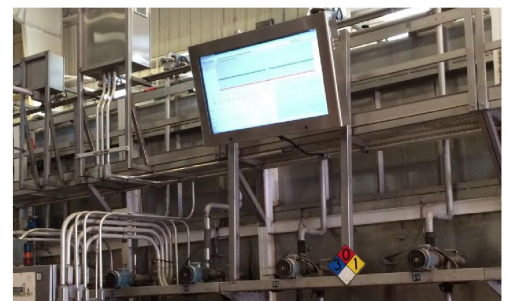

TV ENCLOSURES- Stainless Steel Enclosures

OEXXXSS Series

This water, dust, and tamper proof TV enclosure is built to last, is offered in five sizes for 24" - 75" screens (custom sizes and colors available) and is perfect for outdoor and public or industrial environments. The TV enclosure door is removable (only when the door is open) with a quality lift-off hinge system for quick access. *Direct sunlight applications may require additional cooling options.

SHOWN with
OPTIONAL
PEDESTAL

KEY FEATURES AND BENEFITS:

- Water-proof, Dust-proof, & Tamper-proof -- NEMA 4 / 4X
- Available in Black Powder Coated Steel or Stainless Steel
- Strong, Welded Steel Construction w/ Hinged Door, Built to Last
- Shatter-proof Clear or Ant-Glare Polycarbonate Window
- German Engineered, Keyed Compression Locks
- 110 CFM Axial Fan and Filter System
- Filter is Easily Cleaned or Inexpensively Replaced
- Internal, Adjustable VESA Mount Bracket (fits all TV's)
- Mounts Directly to Wall w/o need for Clunky, Exterior Bracket