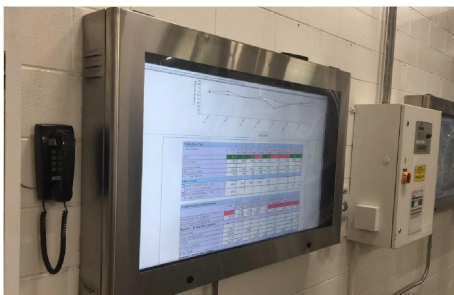

TV ENCLOSURES- Stainless Steel Enclosures

OEXXXSS Series

This water, dust, and tamper proof TV enclosure is built to last, is offered in five sizes for 24" - 75" screens (custom sizes and colors available) and is perfect for outdoor and public or industrial environments. The TV enclosure door is removable (only when the door is open) with a quality lift-off hinge system for quick access. *Direct sunlight applications may require additional cooling options.

SHOWN with
OPTIONAL
PEDESTAL

KEY FEATURES AND BENEFITS:

- Water-proof, Dust-proof, & Tamper-proof -- NEMA 4 / 4X
- Available in Black Powder Coated Steel or Stainless Steel
- Strong, Welded Steel Construction w/ Hinged Door, Built to Last
- Shatter-proof Clear or Ant-Glare Polycarbonate Window
- German Engineered, Keyed Compression Locks
- 110 CFM Axial Fan and Filter System
- Filter is Easily Cleaned or Inexpensively Replaced
- Internal, Adjustable VESA Mount Bracket (fits all TV's)
- Mounts Directly to Wall w/o need for Clunky, Exterior Bracket

SIZES / SPECIFICATIONS

MODEL	OE2400SS	OE3200SS	OE4800SS	OE5500SS
SIZE	for TV's up to 24"	for TV's up to 32"	for TV's up to 48"	for TV's up to 55"
DIMENSION				
Outside	27" x 19" x 5"	36.5" x 24.5" x 6"	47" x 32" x 6"	56.5" x 35.5" x 6"
Inside	24" x 16" x 3.5"	33.5" x 22.0" x 4.5"	44" x 29" x 4.5"	53.5" x 32.5" x 4.5"