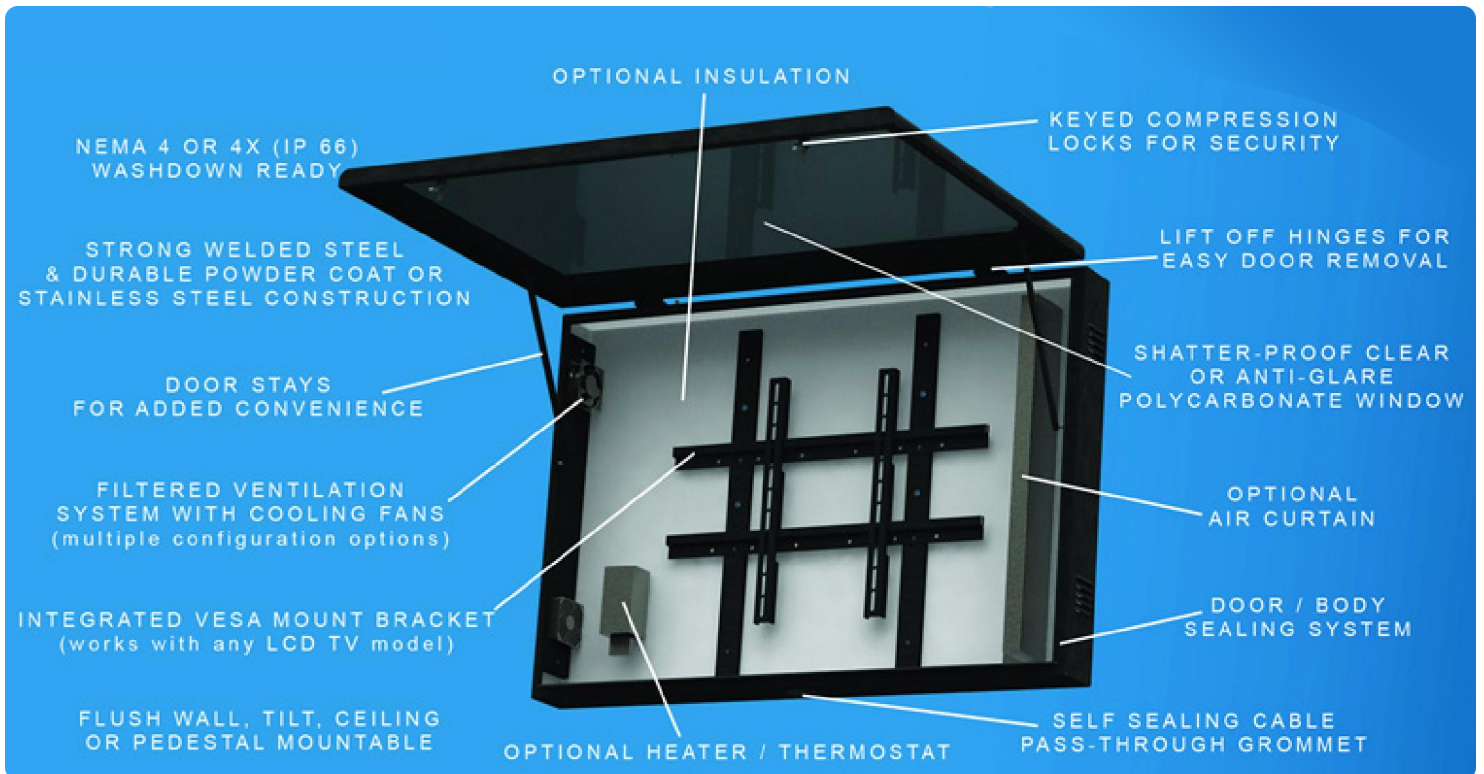

TV ENCLOSURES- Stainless Steel Enclosures

OEXXXSS Series

This water, dust, and tamper proof TV enclosure is built to last, is offered in five sizes for 24" - 75" screens (custom sizes and colors available) and is perfect for outdoor and public or industrial environments. The TV enclosure door is removable (only when the door is open) with a quality lift-off hinge system for quick access. *Direct sunlight applications may require additional cooling options.

SHOWN with
OPTIONAL
PEDESTAL

KEY FEATURES AND BENEFITS:

- Water-proof, Dust-proof, & Tamper-proof -- NEMA 4 / 4X
- Available in Black Powder Coated Steel or Stainless Steel
- Strong, Welded Steel Construction w/ Hinged Door, Built to Last
- Shatter-proof Clear or Ant-Glare Polycarbonate Window
- German Engineered, Keyed Compression Locks
- 110 CFM Axial Fan and Filter System
- Filter is Easily Cleaned or Inexpensively Replaced
- Internal, Adjustable VESA Mount Bracket (fits all TV's)
- Mounts Directly to Wall w/o need for Clunky, Exterior Bracket

SIZES / SPECIFICATIONS

MODEL	OE2400SS	OE3200SS	OE4800SS	OE5500SS
SIZE	for TV's up to 24"	for TV's up to 32"	for TV's up to 48"	for TV's up to 55"
DIMENSION				
Outside	27" x 19" x 5"	36.5" x 24.5" x 6"	47" x 32" x 6"	56.5" x 35.5" x 6"
Inside	24" x 16" x 3.5"	33.5" x 22.0" x 4.5"	44" x 29" x 4.5"	53.5" x 32.5" x 4.5"

LARGE SIZES

MODEL	OE6500SS	OE7000SS	OE7500SS	OE8000SS	OE8500SS
SIZE	for TV's up to 65"	for TV's up to 70"	for TV's up to 75"	for TV's up to 80"	for TV's up to 85"
DIMENSION					
Outside	65" x 41" x 6"	-	-	-	-
Inside	62" x 38" x 4.5"	-	-	-	-