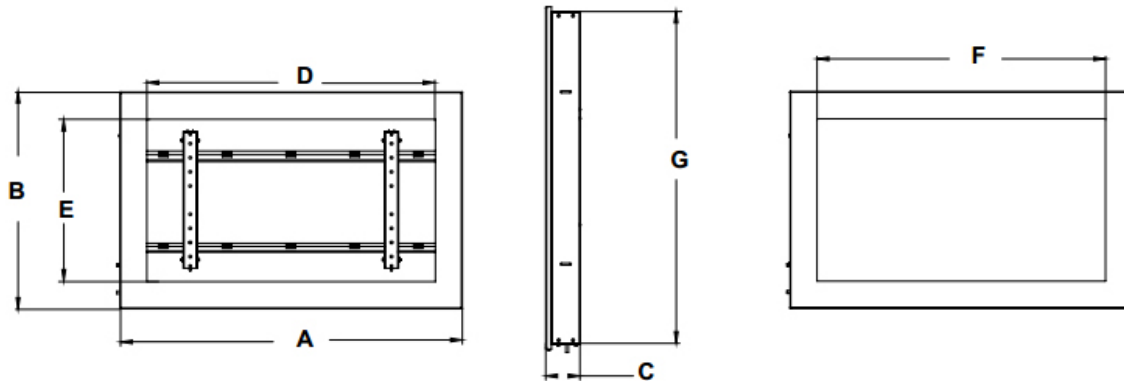

Product Specifications:

	Dimensions (W x H x D)	Load Capacity	Finish	Available Colors
PPM4000P/PPM4200P	29.00" x 44.75" x 5.06" (736 x 1136 x 128mm)	150lb (68kg)	Powder Coat	Black/Silver
PPM4000L/PPM4200L	45.50" x 29.00" x 5.06" (1028 x 736 x 128mm)			
PPM4600P/PPM4700P	31.50" x 49.25" x 5.06" (800 x 1250 x 128mm)			
PPM4600L/PPM4700L	50.25" x 31.75" x 5.06" (1276 x 806 x 128mm)			

All dimensions = inch (mm)

LANDSCAPE MODELS

MODEL	A	B	C	D	E	F	G
PPM4000L	45.50" (1028mm)	29.00" (736mm)	5.06" (128mm)	34.97" (888mm)	19.67" (499mm)	43.22" (1097mm)	27.40" (695mm)
PPM4200L	45.50" (1028mm)	29.00" (736mm)	5.06" (128mm)	36.72" (932mm)	20.65" (525mm)	43.22" (1097mm)	27.40" (695mm)
PPM4600L	50.25" (1276mm)	31.75" (806mm)	5.06" (128mm)	40.20" (1021mm)	22.61" (702mm)	47.97" (1218mm)	30.15" (765mm)
PPM4700L	50.25" (1276mm)	31.75" (806mm)	5.06" (128mm)	41.07" (1043mm)	23.10" (586mm)	47.97" (1218mm)	30.15" (765mm)