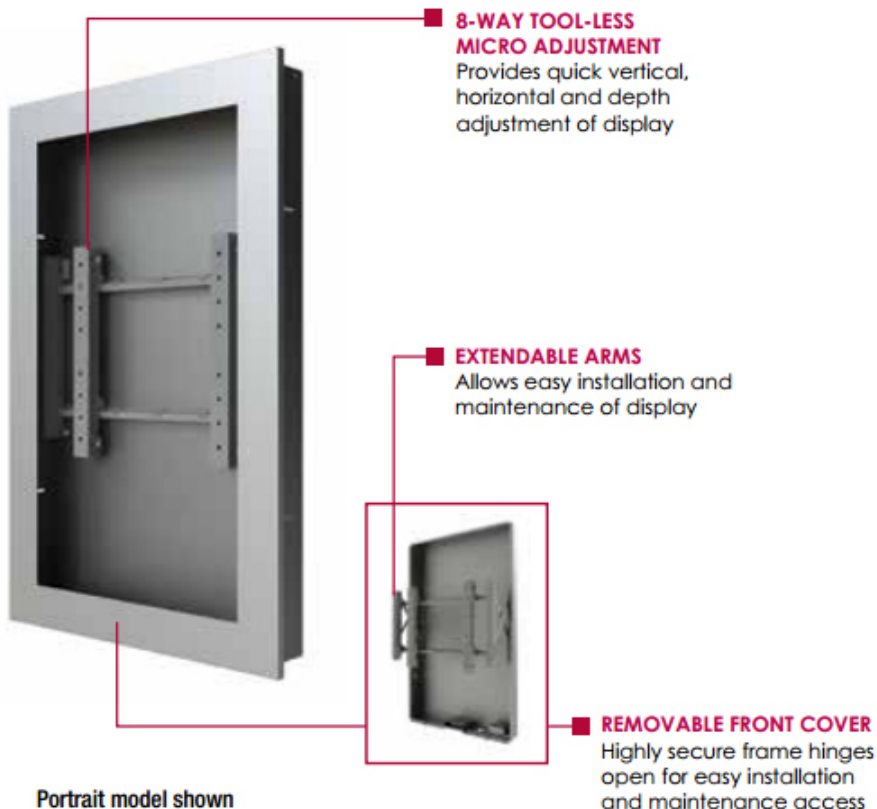

Model: **PPM4000L/P**
PPM4200L/P
PPM4600L/P
PPM4700L/P

In-Wall Kiosk Enclosure

Fits 40", 42", 46", 47" Ultra-Thin Displays up to 2.25" (57mm) Thick

When just a slim wall kiosk won't do, choose a iTech in-wall kiosk. With a profile less than 1" thin this in-wall kiosk creates a minimalistic look to a large format digital wall signage. Complete with extending arms for ease of installation and powerful fan to pull in fresh air for thermal management, this solution can be integrated into new construction or retrofit walls alike.

FEATURES:

- VESA® 200 x 200 up to 600 x 400mm compatible
- Eight-way tool-less adjustment to quickly position display in kiosk window for a flush alignment
- Accommodates ultra-thin displays up to 2.25" (57mm) thick to accentuate slim kiosk design
- Removable front cover and pull-out mount offers easy access to the display and other internal components for easy maintenance and enhanced security
- Low profile design extends 1.0" (25mm) away from the wall which meets the American with Disabilities Act (ADA) certification
- Supports a wide range of aesthetic options including multiple colors, vinyl wraps, etc. to best match the environment or promote brand strategy
- Stand-alone kiosk enclosure or fully integrated with screen, media player, power and thermal management, etc.

Display size:
40", 42", 46", 47"

Max load: 75lb (34kg)

RoHS

MADE IN USA

Fits 40", 42", 46", 47" Ultra-Thin Displays
up to 2.25" (57mm) Thick

i-Tech Company LLC

TOLL FREE: (888) 483-2418 • EMAIL: info@iTechLCD.com • WEB: www.iTechLCD.com

Model Numbers:

Portrait Models:

PPM4000P In-Wall Kiosk Enclosure Fits 40" Ultra-Thin Displays up to 2.25" (57mm) Thick
 PPM4200P In-Wall Kiosk Enclosure Fits 42" Ultra-Thin Displays up to 2.25" (57mm) Thick
 PPM4600P In-Wall Kiosk Enclosure Fits 46" Ultra-Thin Displays up to 2.25" (57mm) Thick
 PPM4700P In-Wall Kiosk Enclosure Fits 47" Ultra-Thin Displays up to 2.25" (57mm) Thick