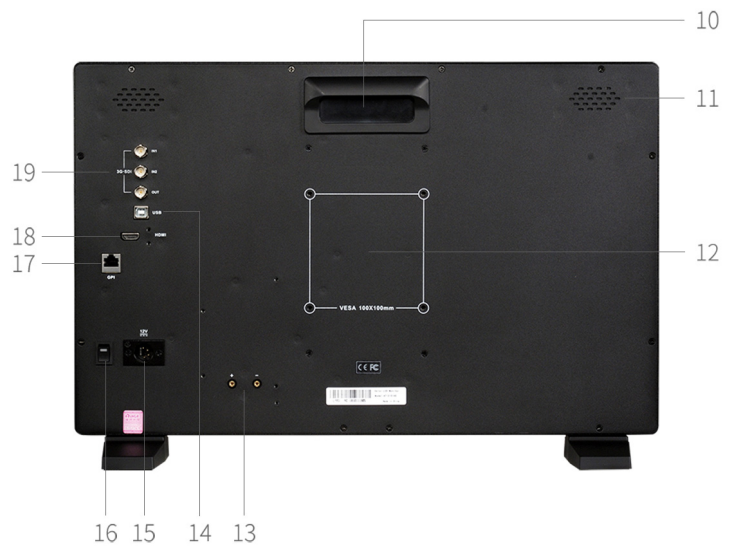

SPECIFICATION

PANEL	
Size	21.5" LCD Monitor
Resolution	1920 H x1080
Dot Pitch	0.247 x 0.247mm
Aspect Ratio	16:9 / 4:3 switchable
Back Light	White LED
Brightness	1200cd/m ²
Color Depth	8 Bits(16.7M)
Contrast(Max)	1000:1
Image Processing	10 Bits
Response Time	7 ms
Viewing Angle	H 178° / V 178°

VIDEO IN	
3G-SDI	BNC x2
HDMI	HDMI 1.3 x1

VIDEO OUT	
3G-SDI	BNC x1

AUDIO	
Audio demultiplexing	Support
Audio meters	16 channels (Maximum 8 channels can be displayed at one time)
Speakers	2x8Ω/2W (Back)
Headset	3.5mm Support
SDI Embedded Audio	Support

OPERATION	
Input voltage	12V DC 4 pin XLR
Power consumption(MAX)	≤25W
Working temperature	0-40°C
Store temperature	-20-60°C
Store humidity	0%-90% No Condensation

STRUCTURE	
Shell material	Aluminum Alloy
Dimension(mm)	L514.8xH328xD40mm
Weight(without battery)	Around 4.7KG
Installing way	Desktop or VESA
Mounting Holes	100x100mm
Shipping Weight	14.5KG

- 1. POWER SWITCH
- 2. MULTIFUNCTIONAL KNOB
- 3. MENU
- 4. F1~F3 SHORTCUT KEY
- 5. SIGNAL SELECTION KEY
- 6. LOCK KEY
- 7. HEADPHONE JACK
- 8. BOTTOM SUPPORT STAND
- 9. BRIGHTNESS DETECTOR

- 10. HANDLE
- 11. SPEAKER
- 12. VESA MOUNTING HOLE
- 13. BATTERY PLATE
- 14. SOFTWARE UPGRADE PORT
- 15. DC 12V INPUT POWER
- 16. POWER SWITCH
- 17. GPI INTERFACE
- 18. HDMI INPUT
- 19. 3G/HD/SD-SDI IN/OUT