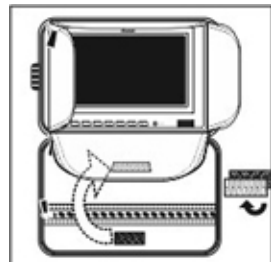

Multiple power supplies

Like other portable models, RD700HD has three ways of power supply, AC-DC adaptor, battery and get power from the video camera.

Professional function settings

For example, embedded audio, monochrome, under scan/over scan, safety marker, etc.

Flexible compound mode

RD700HD could be assembled into jib arm and rack mount product easily by using different accessories according to the needs.

Specification:

Screen Size	7"
Resolution	800 (H) ×480 (V)
Dot Pitch	0.0635 (H) ×0.1905 (V) mm
Aspect Ratio	16:9 / 4:3 Switchable
Brightness	300cd/m ²
Contrast	500:1
Response Time	10 ms
Viewing Angle	H 140°/ V 120°
Voltage Input	DC12V
Voltage Range	DC 6~36V
Power Consumption	≤11W
Monitor Size	L 207×H 147×D 44 mm
Weight	0.8 kg