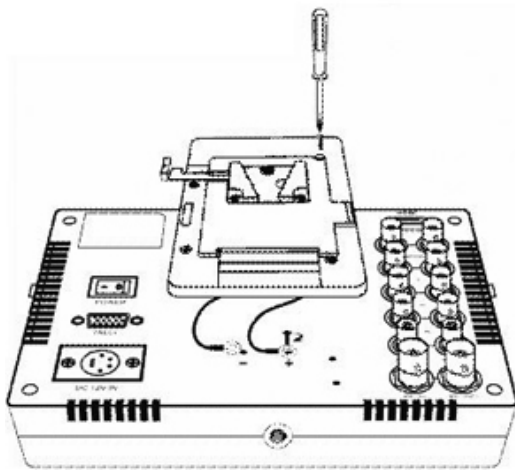

RD700HD
7" Director type On-Camera Portable LCD Monitor for outdoor shooting HD, SD and analog video input and display.

RD700HD portable LCD monitor came into the market since 2008, its sales volume has increased year by year by its professional, practical and economic features. As the model with higher cost-effective performance among iTechLCD full range products, it a extremely popular HD monitor favored by professional users.

▲ BP battery holder

▲ Anton battery holder

Convenient battery connector

Preset external battery connector could connect Sony and Anton battery plate on the back of the monitor. A 14.4V/100Wh video camera battery could support RCM700 work over 8 hours.

Foldable and removable sunhood

The sunhood could effectively prevent highlight interference to the screen in outdoor shooting and protect the screen when it closed

Multiple input format

Multiple input format could satisfy all HD, SD and analog video signal input and display.

Flexible compound mode

RD700HD could be assembled into jib arm and rack mount product easily by using different accessories according to the needs.

Specification:

Screen Size	7"
Resolution	800 (H) ×480 (V)
Dot Pitch	0.0635 (H) ×0.1905 (V) mm
Aspect Ratio	16:9 / 4:3 Switchable
Brightness	300cd/m ²
Contrast	500:1
Response Time	10 ms
Viewing Angle	H 140°/ V 120°
Voltage Input	DC12V
Voltage Range	DC 6~36V
Power Consumption	≤11W
Monitor Size	L 207×H 147×D 44 mm
Weight	0.8 kg