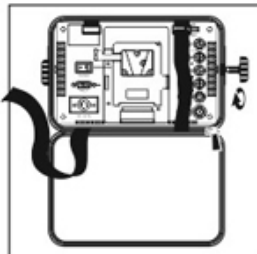

Multiple power supplies

Like other portable models, RD700HD has three ways of power supply, AC-DC adaptor, battery and get power from the video camera.

Professional function settings

For example, embedded audio, monochrome, under scan/over scan, safety marker, etc.

Flexible compound mode

RD700HD could be assembled into jib arm and rack mount product easily by using different accessories according to the needs.

Specification:

Screen Size	7"
Resolution	800 (H) ×480 (V)
Dot Pitch	0.0635 (H) ×0.1905 (V) mm
Aspect Ratio	16:9 / 4:3 Switchable
Brightness	300cd/m ²
Contrast	500:1
Response Time	10 ms
Viewing Angle	H 140°/ V 120°
Voltage Input	DC12V
Voltage Range	DC 6~36V
Power Consumption	≤11W
Monitor Size	L 207×H 147×D 44 mm
Weight	0.8 kg