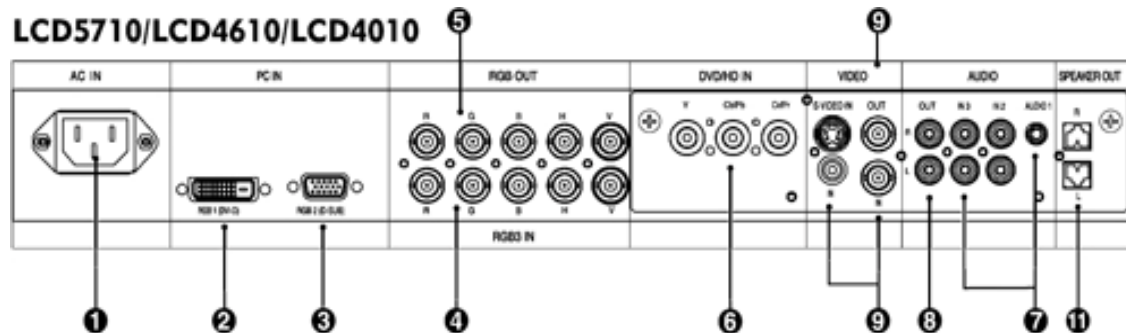

Additional Features

Power Management, Plug and Play (DDC/CI, DDC2B), Multi level Zoom, FullScan, 6 axis color, CableComp, TileMatrix, TileComp, Screen Saver, Rapid Response, Video Ready (no tuner), Infrared remote control included