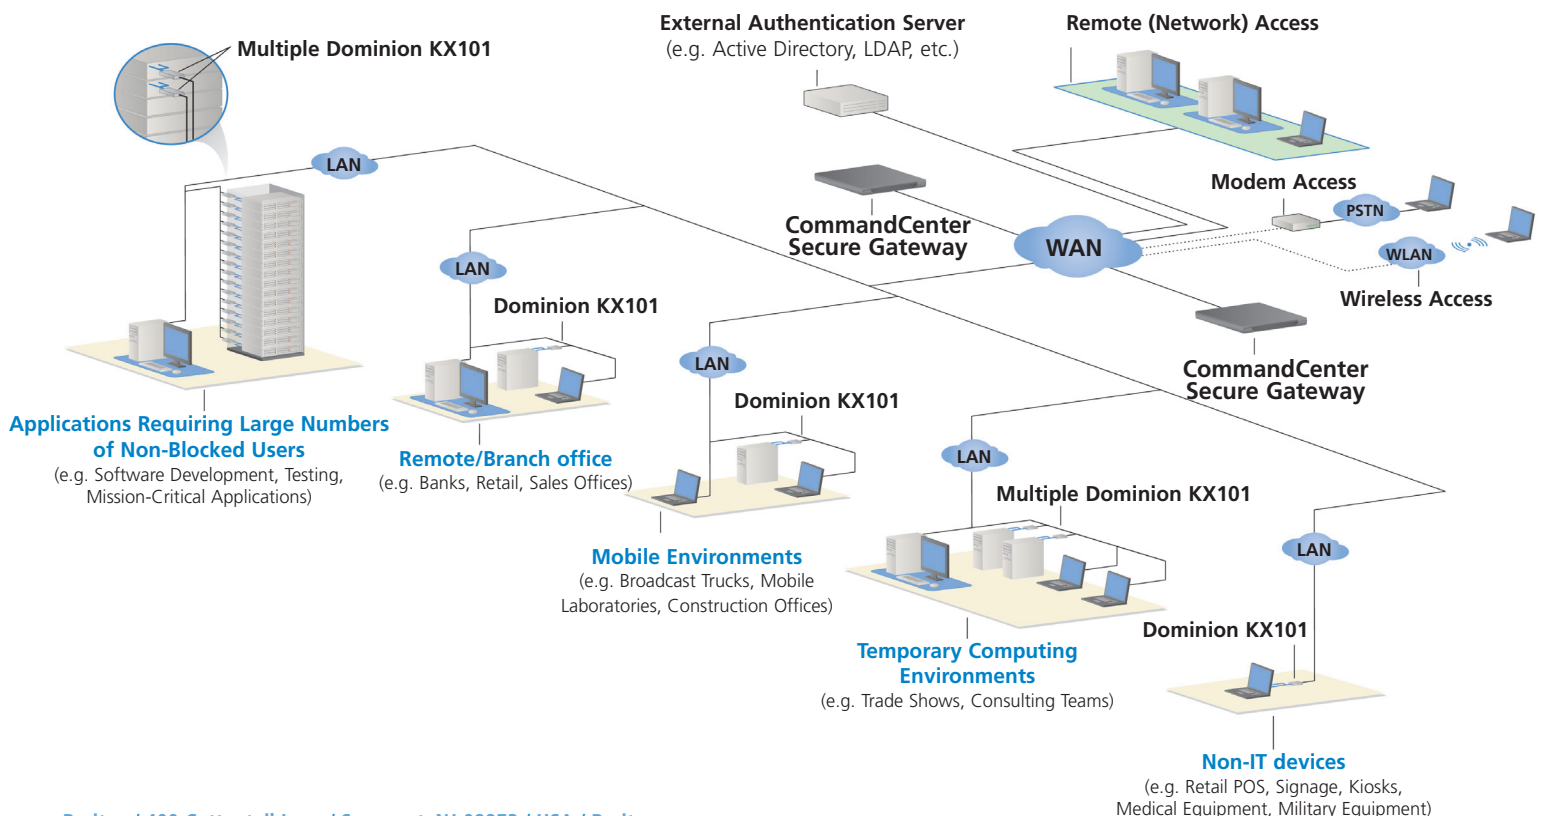

In addition, the Dominion KX101 is incredibly scalable. Because it's CommandCenter-Ready™, literally thousands of Dominion KX101 units can be integrated through Raritan's CommandCenter Secure Gateway into a single logical network, with a single sign-on to a single IP address.

## Versatile

The Dominion KX101's unique form factor and non-blocked access make it an ideal remote management platform for:

- ▶ Small numbers of servers in remote mission-critical environments where the price of multi-port KVM switches is not justified, such as pipeline pumping stations, oil rigs and military installations
- ▶ Environments that require many-to-many connectivity between large numbers of users and target devices, such as software development labs
- ▶ Environments where remote access to mission-critical servers could be blocked by other remote administrators try to access other servers
- ▶ Environments where target devices are often moved around into different configurations, such as test labs and demo rooms
- ▶ Highly mobile applications such as remote broadcast trucks and police or fire department mobile command centers
- ▶ Small businesses or branch offices that need remote access, but where a multi-port KVM-over-IP switch is not required

## Easy to use

- ▶ Provides anytime, anywhere BIOS-level access via the industry's broadest range of browsers (Internet Explorer, Mozilla® Firefox, and Netscape®)
- ▶ Virtual KVM Desktop creates a user experience virtually indistinguishable from an "at-the-rack" connection
- ▶ Multi-Platform KVM Client (MPC) works with all of the popular web browsers running on most major operating systems
- ▶ PC Share mode lets up to eight users remotely access the same server for collaborative troubleshooting
- ▶ Plug-and-play appliance is easily installed; up and running in minutes
- ▶ Firmware upgradeable over Ethernet with Failsafe
- ▶ Serial admin console port allows local configuration, diagnostics and resetting factory defaults