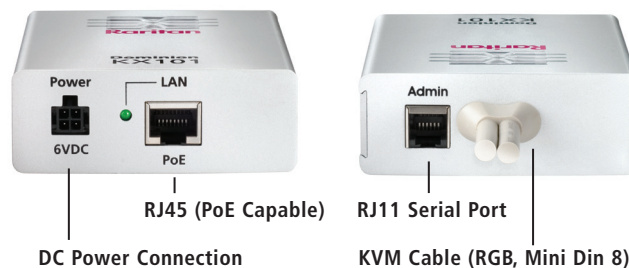

Specifications

Dominion KX101

Dominion KX Model	KX101
Form Factor	Zero U form factor; rack mountable vertically or horizontally (bracket kit included)
Dimensions (DxWxH)	4.055" x 2.913" x 1.063"; 103 x 74 x 27mm
Weight	0.6292lbs; 0.286kg
Power	AC/DC (100-240V~/ 6VDC) power adapter or Power over Ethernet (PoE) – Mid-Span Power Insertion – Signal-Pair Power Insertion
Operating temperature	0° - 40°C (32° - 104°F)
Humidity	20% - 85% RH
Indicators: Blue RARITAN back-lit logo Green LED	Boot-up and power-level indicator Network activity
Local connection Serial Admin Console Port	1 - RJ11 port for RS232 serial communication connection
Remote Connection: Network Protocols	One 10/100 Ethernet (RJ45) port TCP/IP, HTTP, HTTPS, UDP, RADIUS, LDAP, SNMP, DHCP
Screen Resolutions: PC graphic mode SUN® video mode	Up to 1600 X 1200 @ 60Hz 640 X 480 @ 60/72/75/85Hz, 800 X 600 @ 56/60/72/75/85Hz, 1024 X 768 @ 60/70/75/85Hz, 1152 X 864 @ 60/75Hz, 1280 X 1024 @ 60Hz, 1600 X 1200 @ 60Hz
Warranty	Two years with advanced replacement*