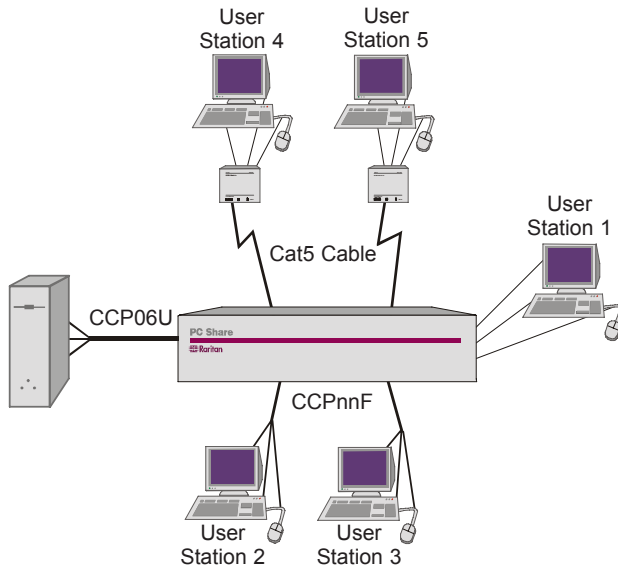

PC Share™

Connect 2, 3, 4 or 5 keyboards, monitors and mice to a single PC and access up to 1,000 feet away

PC Share

 Raritan

Multiple stations for one PC

PC-Share is designed to provide a simple, cost-effective “means” to allow several user stations to share PC resources. With PC-Share, more than one user station, each with a keyboard, VGA monitor and PS/2 mouse, can alternately access and operate one PC from locations up to 1,000 feet away from the PC.

Convenient access

Up to five user stations can be connected for convenient access to the PC from wherever you need to be. User adjustable *time-out* and *private view* functions make operation simple and secure.

A 2 foot cable, CCP06U, is provided to connect PC-Share to the PC's keyboard, VGA video, and mouse ports. Optional extension cables up to 30 feet are available.

For user station 1, plug the peripherals directly into the PC-Share. For user stations 2 and 3, use coaxial extension cables (CCPnnF) in lengths of 2, 5, 6, 13, 20 and 30 feet. For user stations 4 and 5, use standard Category 5 UTP cables up to 1,000 feet. The single PC can then be accessed and operated from any of the user stations.

PCSH5

Features

- Easy "plug and play" installation
- Connect user stations with coaxial or Category 5 UTP cable
- Locate PC-Share up to 30 feet from PC
- Locate user stations up to 1,000 feet away
- Keyboard and mouse emulation for error-free operation
- User adjustable "time-out" limit for equal access
- High-resolution VGA, SVGA, XGA video at any distance
- Private View function to blank video on selected monitors
- Support any brand PC, Alpha, RS/6000, HP9000, SGI
- Support Mac and Sun with Raritan's Guardian converters