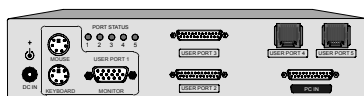

 Raritan.

800-724-8090

PC Share™

Two to five user stations can share access to one PC, either PS/2 or AT. All users can take control of the PC on first come first served basis. Only one user station (keyboard and/or mouse) is "active" at any one time. That active user station has exclusive control of the PC until the user is idle exceeding time-out limit. All attached monitors display that PC's video output, unless the active user invokes the "Private View" function. The user can adjust time-out limit from 2 to 99 seconds.

A 2 foot cable, CCP06U, is provided to connect PC-Share to the PC's keyboard, VGA video, and mouse ports. Optional extension cables up to 30 feet are available.

For user station 1, plug the peripherals directly into the PC-Share. For user stations 2 and 3, use coaxial extension cables (CCPnnF) in lengths of 2, 5, 6, 13, 20 and 30 feet. For user stations 4 and 5, use standard Category 5 UTP cables up to 1,000 feet. The single PC can then be accessed and operated from any of the user stations.

PCSH5

Features

- Easy "plug and play" installation
- Connect user stations with coaxial or Category 5 UTP cable
- Locate PC-Share up to 30 feet from PC
- Locate user stations up to 1,000 feet away
- Keyboard and mouse emulation for error-free operation
- User adjustable "time-out" limit for equal access
- High-resolution VGA, SVGA, XGA video at any distance
- Private View function to blank video on selected monitors
- Support any brand PC, Alpha, RS/6000, HP9000, SGI
- Support Mac and Sun with Raritan's Guardian converters