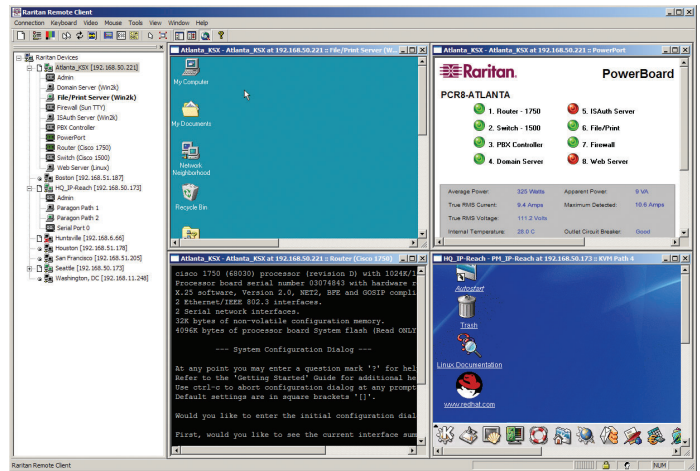

Secure console level management and cold start power

Return On Investment

Dominion KSX pays for itself quickly by:

- Reducing costly administration of on-call labor and outsourced service providers.
- Slashing expensive downtime by providing network-independent access in emergencies.
- Eliminating expensive and inconvenient travel to remote locations.
- Leveraging the centralized expertise of IT managers, regardless of their locations.
- Replacing multiple software solutions with one single hardware solution - increasing efficiency and saving valuable IT staff time.

Features

- Plug and play - no third party software required.
- Multi-platform PS/2®, Sun® and USB servers.
- Local port for rack access.
- SSL 128-bit encryption.
- KVM console ports - choose from 4 or 8.
- Serial ports - choose from 4 or 8.
- Dedicated power control port.
- Built-in modem.
- 1U rack mountable.
- 64K buffering per port.
- CommandCenter-Ready™.

One Consolidated View

A single sign-on and single interface provides one consolidated view of all servers and IT devices at each remote office:

- No additional software is required.
- Simple point and click management.
- Single, fail-safe solution.

When you're ready to take control, do it with Dominion KSX.

Distributed by:

Raritan Computer, Inc. is a leading supplier of IT infrastructure management solutions for secure access, monitoring and management of servers and other IT devices in data centers and remote offices. Raritan was founded in 1985, and since then has been making products that are used to control millions of servers at more than 50,000 network data centers, computer test labs and multi-workstation environments around the world. From the small business to the enterprise, Raritan's complete line of compatible and scalable KVM and remote connectivity products offers IT professionals the most reliable, flexible and secure in-band and out-of-band solutions to manage data center equipment, while improving operational productivity. More information on the company is available at raritan.com.