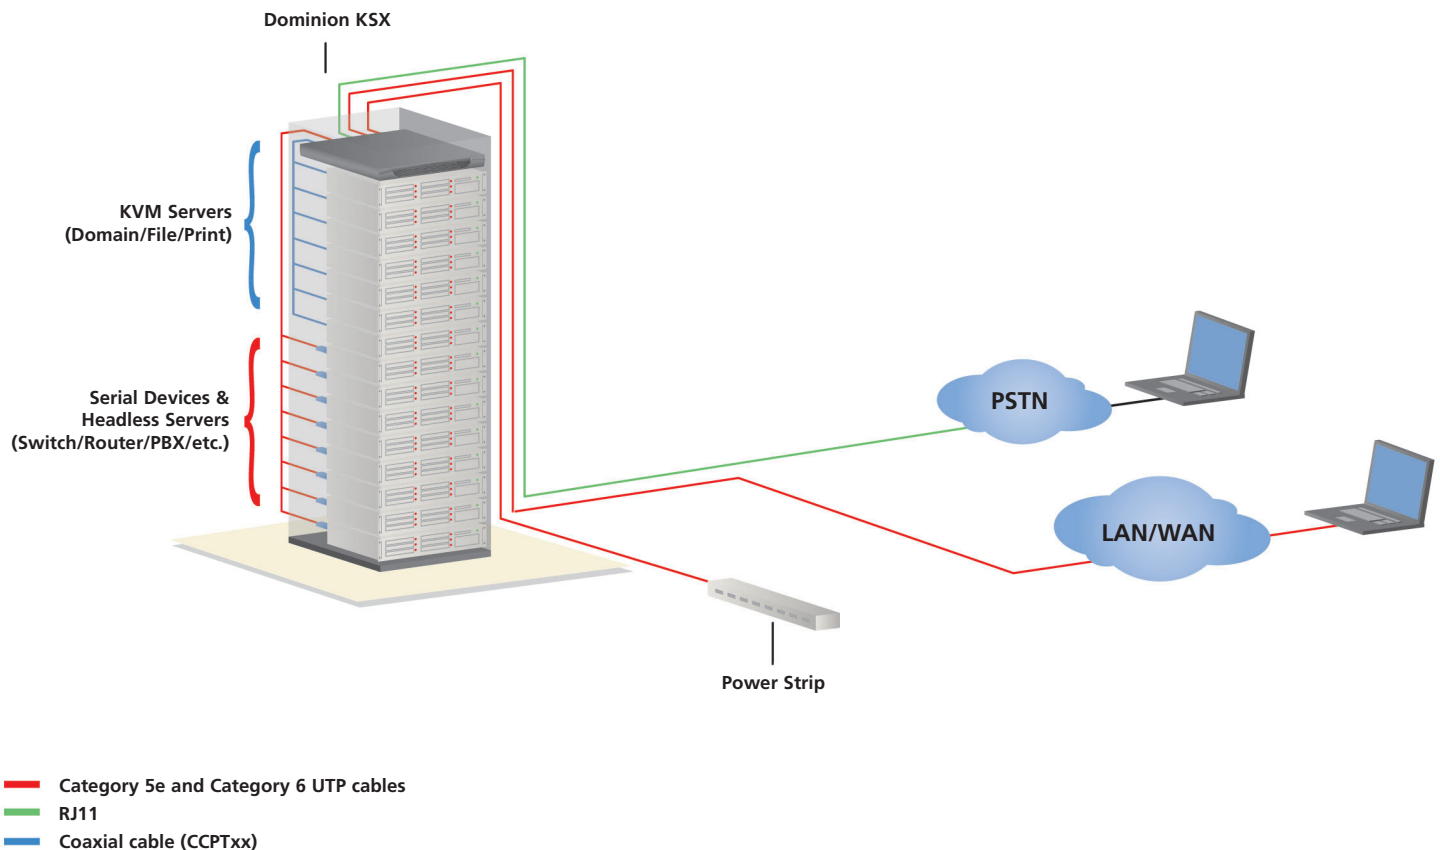

Secure, remote, out-of-band access and power control of up to 16 servers and other network devices over IP

Raritan's Dominion KSX is designed specifically to make the management of your IT infrastructure at branch locations faster, easier, simpler and more cost-effective. This innovative device combines secure console-level access and cold-start power control of everything in your remote server closets. This means that from anywhere you access the Web, you can directly access, troubleshoot and even reboot all of your remote equipment including:

Performance

Dominion KSX includes all of the features you need for superior performance:

- High performance over low bandwidth connections including modem, wireless, cable, DSL and fractional T1.
- Industry - leading KVM-Over-IP technology provides

high quality video with low bandwidth utilization.

- Tight mouse synchronization that reduces latency, the tedious wait for key strokes and mouse movements to catch up with your commands.
- Built-in serial port buffering to provide views of recent console history, assistance in debugging and, ultimately, reduced downtime.

Security

Dominion KSX provides bulletproof security via:

- SSL 128-bit RSA public key, 128-bit RC4 private key encryption.
- User authentication with RADIUS and LDAP support.
- Use of only one additional network port to preserve strict firewall settings.
- Customizable user profiles.
- User event logging.
- Ability to deactivate modem and/or browser access.