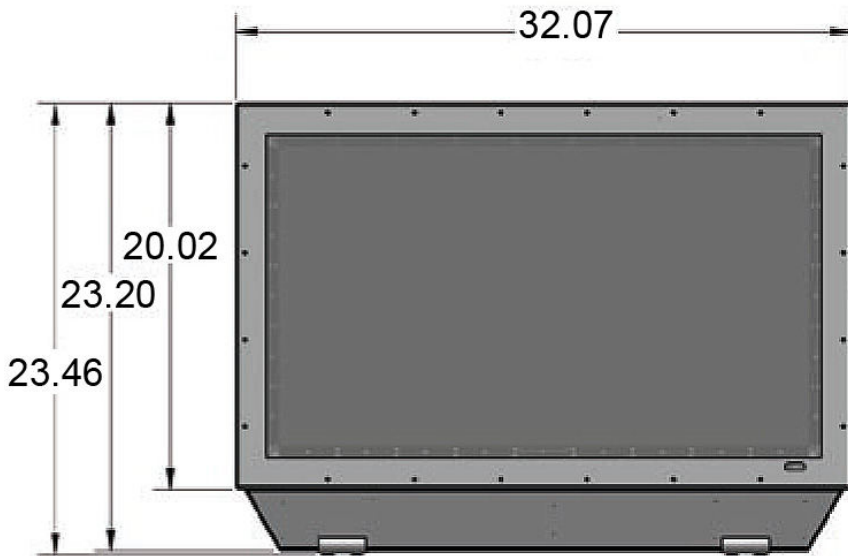

Specifications

Model	BOD3200
LCD Screen	31.5-inch diagonal TFT Active Matrix
Resolution	1366 x 768
Aspect Ratio	16:9
Contrast Ratio	1500:1
Response Time	8 milliseconds
Viewing Angle	178° by 178°
TV formats	1080i, 720p, 480i, 480p
Input Connectors:	
RF	Antenna/CATV (NTSC/ATSC/QAM)
HDMI	HDMI Input x2
Video Composite	S-Video x1 and Composite Video x1, L/R Audio Inputs x1
Video Component	YCbCr/YPbPr x2 and audio L/R channels x2
PC	15-pin D-sub VGA plus Stereo Audio
Discrete IR Control	Codes for Power On/Off and Input Select
Input Power	100-240 VAC, 50-60 Hz 2.5A Max
RS232 Serial	Full-featured command set with discrete on/off, input select and volume control
Audio	8-watt x 2 channels, water-resistant speaker module (detachable), SPDIF Audio output connector inside rear cover
Operating Temp.	-24° to 122° F. (-31° to 50° C.) *
Non-op. Temp.	-24° to 140° F. (-31° to 60° C.)
(Off-mode with power applied)	
Accessories Included	Water-resistant remote control with lithium battery Removable table top stand
TV Dimensions	32.07 in. W x 23.20 in. H x 6.29 in. D
Weight	37.5 lbs., 41.6 lbs w/speakers, 46 lbs w/ speaker module and table top stand.
Shipping Dimensions	37.0 in. W x 31.0 in. H x 11.7 in. D
Shipping Weight	54 lbs.
Warranty	One-year, in-factory, parts and labor

Toll Free: 1-888-itech-18 Fax: 1-510-372-2736 E-mail: info@i-techcompany.com

32"

All Weather Outdoor LCD

Model: BOD3200

(All dimensions are in inches)

Front View

Side View

TV Dimensions are:

32.066 in. W x 23.204 in. H x 6.287 in. D

Height dimension with table top stand is 23.458 in.

TV with optional wall mount measures 9.008 in. when folded flush against the wall.