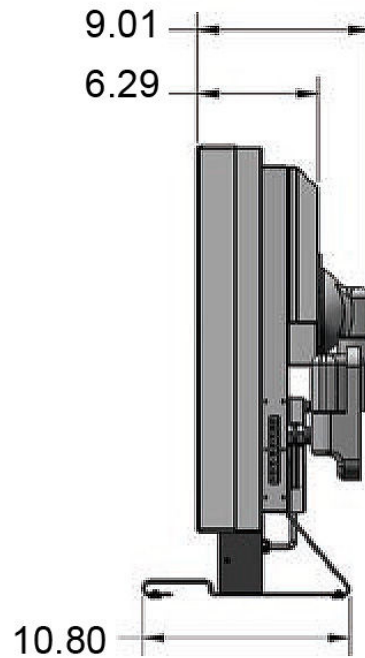

Specifications

Model	BOD3200
LCD Screen	31.5-inch diagonal TFT Active Matrix
Resolution	1366 x 768
Aspect Ratio	16:9
Contrast Ratio	1500:1
Response Time	8 milliseconds
Viewing Angle	178° by 178°
TV formats	1080i, 720p, 480i, 480p
Input Connectors:	
RF	Antenna/CATV (NTSC/ATSC/QAM)
HDMI	HDMI Input x2
Video Composite	S-Video x1 and Composite Video x1, L/R Audio Inputs x1
Video Component	YCbCr/YPbPr x2 and audio L/R channels x2
PC	15-pin D-sub VGA plus Stereo Audio
Discrete IR Control	Codes for Power On/Off and Input Select
Input Power	100-240 VAC, 50-60 Hz 2.5A Max
RS232 Serial	Full-featured command set with discrete on/off, input select and volume control
Audio	8-watt x 2 channels, water-resistant speaker module (detachable), SPDIF Audio output connector inside rear cover
Operating Temp.	-24° to 122° F. (-31° to 50° C.) *
Non-op. Temp.	-24° to 140° F. (-31° to 60° C.)
(Off-mode with power applied)	
Accessories Included	Water-resistant remote control with lithium battery Removable table top stand
TV Dimensions	32.07 in. W x 23.20 in. H x 6.29 in. D
Weight	37.5 lbs., 41.6 lbs w/speakers, 46 lbs w/ speaker module and table top stand.
Shipping Dimensions	37.0 in. W x 31.0 in. H x 11.7 in. D
Shipping Weight	54 lbs.
Warranty	One-year, in-factory, parts and labor

Toll Free: 1-888-itech-18 Fax: 1-510-372-2736 E-mail: info@i-techcompany.com

32"

All Weather Outdoor LCD

Model: BOD3200

(All dimensions are in inches)

Front View

Side View

TV Dimensions are:

32.066 in. W x 23.204 in. H x 6.287 in. D

Height dimension with table top stand is 23.458 in.

TV with optional wall mount measures 9.008 in. when folded flush against the wall.