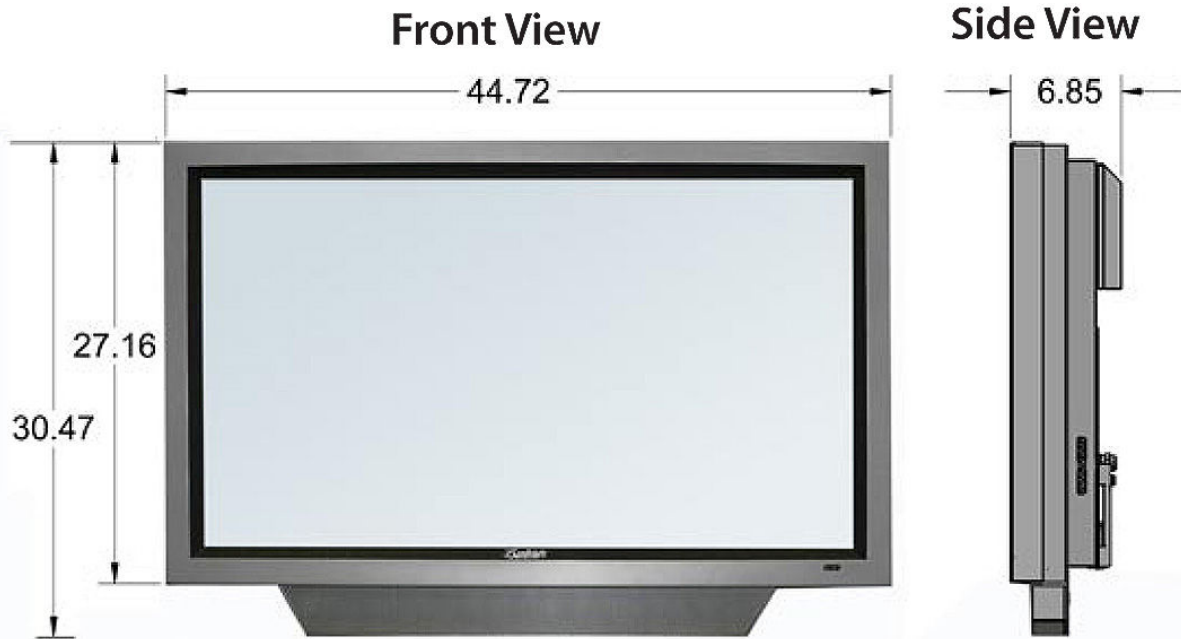

Dimensions with detachable speaker module.
All measurements are in inches

Toll Free: 1-888-itech-18 Fax: 1-510-372-2736 E-mail: info@i-techcompany.com