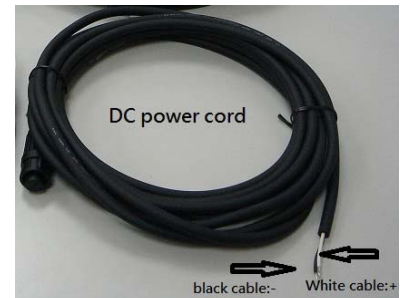

# Rugged Completely Sealed IP66/NEMA4X Stainless Steel Chassis/Surface Mount LCD Monitor

Rugged Completely Sealed Full IP66/NEMA4X Stainless Steel Chassis/Surface Mount, 21.5" LCD monitor, 1920 x 1080, 300 nits, with Glass, VGA and DVI input

## FEATURES

Rugged Completely Sealed Full IP65/NEMA4 Stainless Steel Chassis/Surface Mount 21.5", LCD Monitor, 1920x1080, 300 nits, with Glass, VGA and DVI input.

- Optional DC 9-36V input