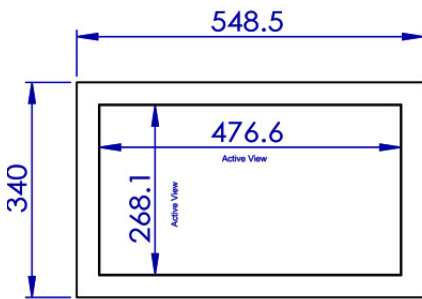

DRAWINGS

8-M4 for Vesa Mount