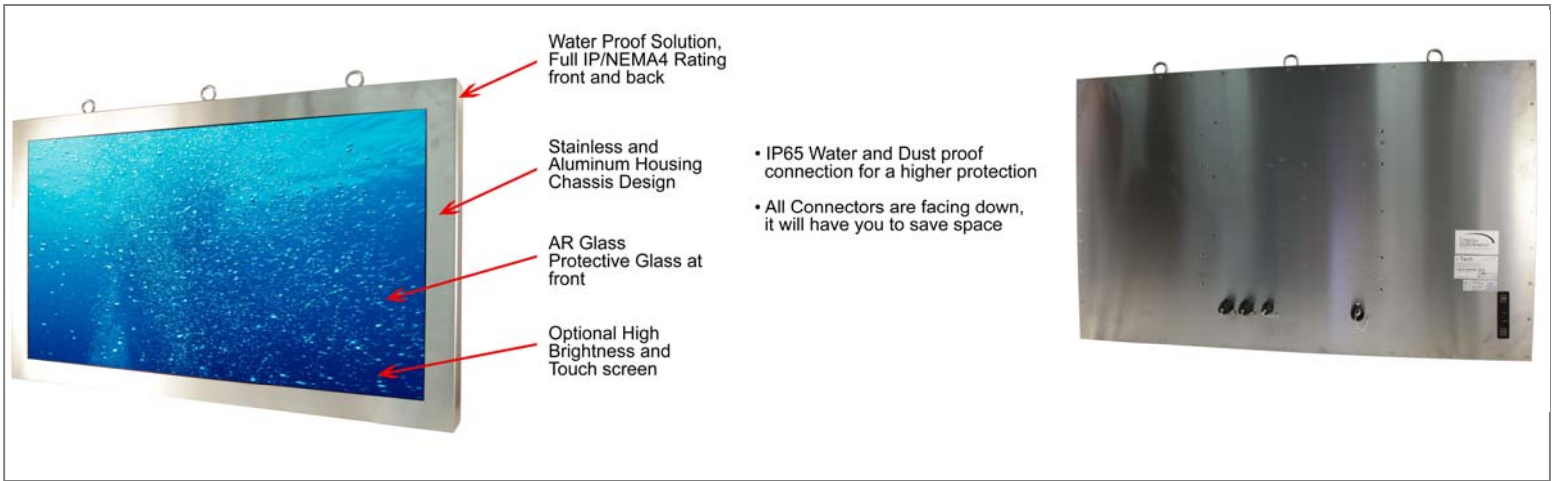

# Rugged Completely Sealed IP66/NEMA4X Stainless Steel Chassis/Surface Mount LCD Monitor

Rugged Completely Sealed Full IP66/NEMA4X Stainless Steel Chassis/Surface Mount, 21.5" LCD monitor, 1920 x 1080, 300 nits, with Glass, VGA and DVI input

## FEATURES

Rugged Completely Sealed Full IP65/NEMA4 Stainless Steel Chassis/Surface Mount 21.5", LCD Monitor, 1920x1080, 300 nits, with Glass, VGA and DVI input.

- Optional DC 9-36V input