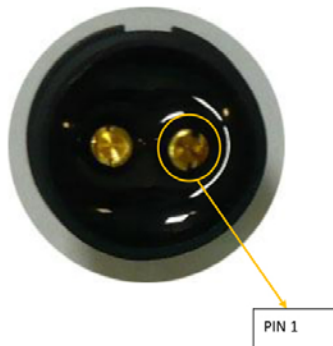

# Rugged Completely Sealed IP66/NEMA4X Stainless Steel Chassis/Surface Mount LCD Monitor

Rugged Completely Sealed Full IP66/NEMA4X Stainless Steel Chassis/Surface Mount, 21.5" LCD monitor, 1920 x 1080, 300 nits, with Glass, VGA and DVI input

## FEATURES

Rugged Completely Sealed Full IP65/NEMA4 Stainless Steel Chassis/Surface Mount 21.5", LCD Monitor, 1920x1080, 300 nits, with Glass, VGA and DVI input.

- Optional DC 9-36V input