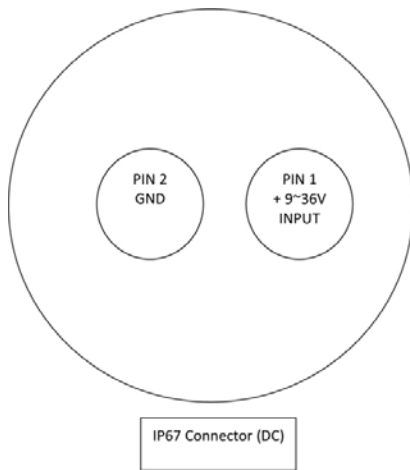

## FEATURES

Rugged Completely Sealed Full IP65/NEMA4 Stainless Steel Chassis/Surface Mount 21.5", LCD Monitor, 1920x1080, 300 nits, with Glass, VGA and DVI input.

- Optional DC 9-36V input

## SPECIFICATIONS

<b>Panel</b>	Cell Type / Glass Surface	TFT LCD / Black Anti-Glare, low reflection coating	
	Aspect Ratio / Size	Wide / 21.5" viewable diagonal area	
	Active Area / Pixel Pitch	476.64(H) x 268.11(V) mm / 0.248(H) x 0.248(V) mm	
	Native Resolution / Colors	1920(H) x 1080(V) / 16.7M	
	Brightness / Contrast	300 cd/m <sup>2</sup> (typ) / 1000 :1	
	Response Time	^ 5 ms	
	Viewing Angle (typical)	H. 170° (- 85° ~ + 85°) , V 160° (- 80° ~ + 80°)	
	Light Source	CCFL , Long life, 50,000 hrs (typ)	
<b>Input Sources</b>	PC System	Signal	Analog RGB (0.7/1.0 V <sub>p-p</sub> , 75 ohms)
		Sync	Separate Sync, Composite Sync, Sync On Green
		Frequency	F <sub>H</sub> : 30 - 82Khz , F <sub>V</sub> : 50 -75Hz
	Audio System	2W speaker x 2	
<b>Input Terminals</b>	1 x VGA (15 Pin Female D-Sub), 1 x PC Audio (Stereo Headphone Jack), 1 x AC Inlet		
<b>Convenient Features</b>	Auto Calibration , Back Light Adjustment, Plug&Play (VESA DDC/CI, DDC 2B)		
	OSD Multi-Languages , Wall Mount Ready (VESA 100 x 100 mm)		
<b>Power</b>	Internal power supply with universal / Auto-Sensing, AC 90 to 260V, 50 / 60 Hz		
<b>Power Consumption</b>	Operation / Power Saving	26 watt, < 1 watt (Support DPMS)	
<b>Operating Condition</b>	Temperature / Humidity	0°C ~ 50°C (32°F ~ 122°F), 10% ~ 90% (no condensation)	
<b>Storage Condition</b>	Temperature / Humidity	- 20°C ~ 60°C (- 4°F ~ 140°F), 10% ~ 90% (no condensation)	
<b>Certification</b>		FCC,CE	
<b>Dimensions</b>	Physical	With Base(W x H x D): TBD	
		Without Base(W x H x D): 535.0 x 321.0 x 64.0 (mm)	
	Carton	W x H x D = TBD	
<b>Weight</b>	N.W. / G.W.	6.5 Kgs / 7.5 Kgs	