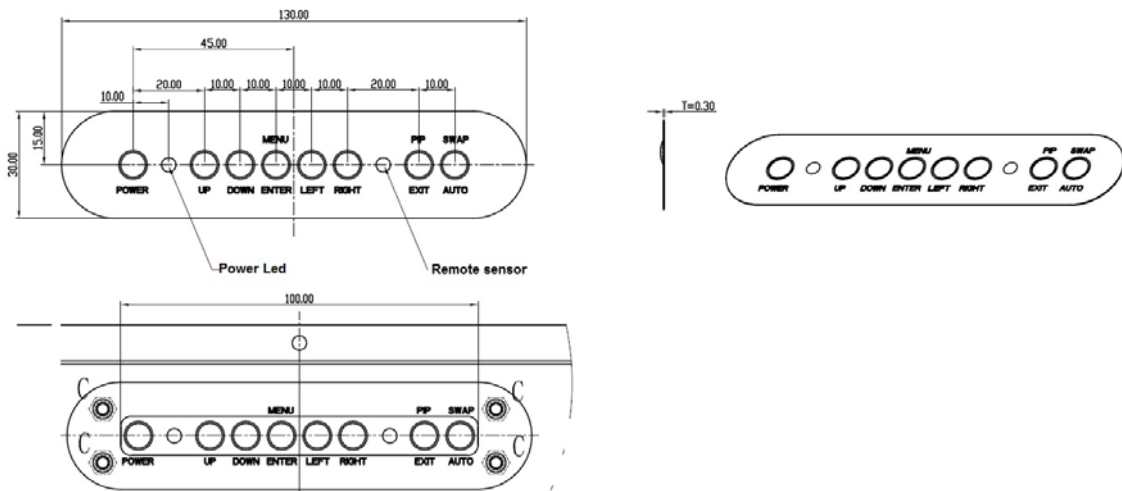

Viewable Size Image	21.5"(16:9)
Active Display Area(mm)	476.64 (H) x 268.11 (V)
Pixel Pitch(mm)	0.248 (H) x 0.248 (V)
Number of Pixels	1920x1080
Contrast Ratio	1000:1 (typ.)
Display Color	16.7M(8bit/color)
Brightness(cd/m ²)	1000
Viewing Angle(CR>=1 0)	-85~85 (H); -80~80 (V)
Synchronization Range Horizontal/Vertical	31.5~80.0KHz / 60~75Hz
Recommended Resolution	1920x1080 @ 60Hz
Signal Connector	VGA, DVI, S-Video, AV(BNC), HDMI
Power Source	12V DC in, with External AC to DC Adapter (100~240V AC)
Power Consumption	55W typical, normal operation
Power Management	VESA DPMS Compliant
Plug & Play	VESA DDC 1/2B
Optional Touch Screen	Resistive

MECHANICAL DRAWING

AD Board Picture

Connector Descriptions

OSD

PC Timing

RESOLUTION	Refresh Rate	Horizontal Frequency	Pixel Frequency	Standard Type	Remarks
640 x 400	70 Hz	31.46 KHz		VESA Standard	
720 x 400	70 Hz	31.46 KHz		VESA Standard	
640 x 480	60 Hz	31.50 KHz	25.175 MHz	Industrial Standard	
	72 Hz	37.90 KHz	31.500 MHz	VESA Standard	
	75 Hz	37.50 KHz	31.500 MHz	VESA Standard	
800 x 600	60 Hz	37.9 KHz	40.000 MHz	VESA Guideline	
	72 Hz	48.10 KHz	50.000 MHz	VESA Standard	
	75 Hz	46.90 KHz	49.500 MHz	VESA Standard	
1024 x 768	60 Hz	48.40 KHz	65.000 MHz	VESA Guideline	
	70 Hz	56.5 KHz	75.000 MHz	VESA Standard	
	75 Hz	60.00 KHz	78.750 MHz	VESA Standard	
1280 x 1024	60 Hz	64.00 KHz	108.000 MHz	VESA Standard	
	75 Hz	80.00 KHz	135.000 MHz	VESA Standard	
1152 x 864	60-75 Hz		108 MHz	VESA Standard	
1280x960	60 Hz	60 KHz	108 MHz	VESA Standard	
1360x768	60 Hz	47.7 KHz	85.5 MHz	VESA Standard	
1440x900	60 Hz	59.9 KHz	106.5 MHz	VESA Standard	
1600x1200	60 Hz	75 KHz	162 MHz	VESA Standard	
1680x1050	60 Hz	65.3 KHz	146 MHz	VESA Standard	
1920x1080	60 Hz	67.5 KHz	148.5 MHz	VESA Standard	
1920x1200	60 Hz	74.0 KHz	154.00 MHz	VESA Standard	