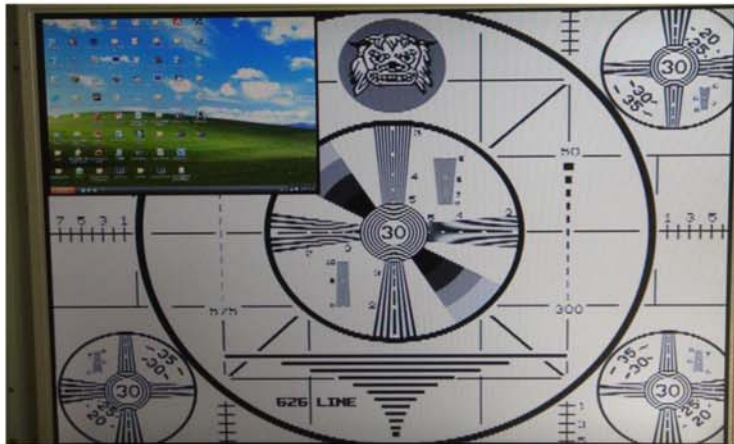

OPEN Frame LCD Monitor

21.5" Open frame monitor, 1920 x 1080, 1000nit,
98981 A/D board (Type B membrane), w/ PIP and PIP SWAP function,
AC100~240V power adapter

1000 nits

Model: SOPW2150-SA01

SPECIFICATIONS

Viewable Size Image	21.5"(16:9)
Active Display Area(mm)	476.64 (H) x 268.11 (V)
Pixel Pitch(mm)	0.248 (H) x 0.248 (V)
Number of Pixels	1920x1080
Contrast Ratio	1000:1 (typ.)
Display Color	16.7M(8bit/color)
Brightness(cd/m ²)	1000
Viewing Angle(CR>=1 0)	-85~85 (H); -80~80 (V)
Synchronization Range Horizontal/Vertical	31.5~80.0KHz / 60~75Hz
Recommended Resolution	1920x1080 @ 60Hz
Signal Connector	VGA, DVI, S-Video, AV(BNC), HDMI
Power Source	12V DC in, with External AC to DC Adapter (100~240V AC)
Power Consumption	55W typical, normal operation
Power Management	VESA DPMS Compliant
Plug & Play	VESA DDC 1/2B
Optional Touch Screen	Resistive

PICTURE(PC mode)

SOUND

OSD Setup

PIP

Multi Window Function

PIP

POP

Source