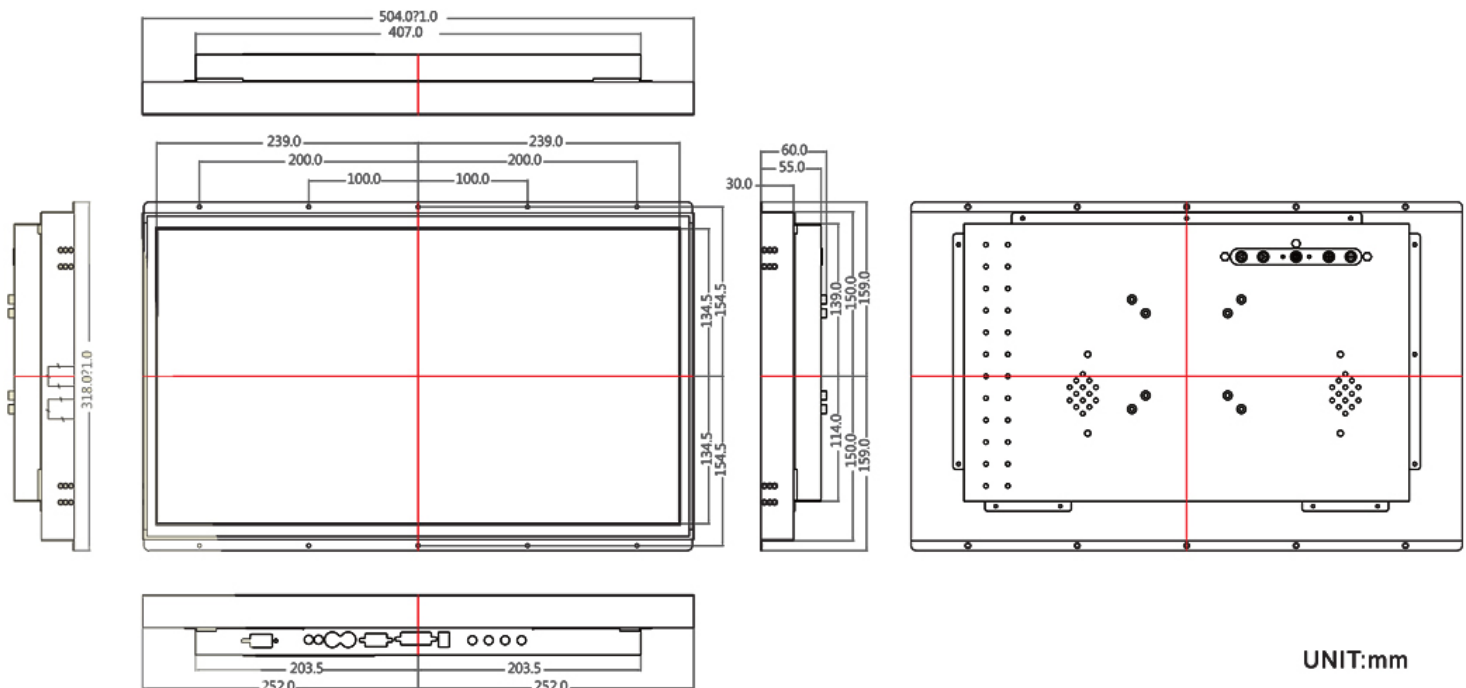

OPEN Frame LCD Monitor

21.5" Open frame monitor, 1920 x 1080, 1000nit,
98981 A/D board (Type B membrane), w/ PIP and PIP SWAP function,
AC100~240V power adapter

1000 nits

Model: SOPW2150-SA01

SPECIFICATIONS

Viewable Size Image	21.5"(16:9)
Active Display Area(mm)	476.64 (H) x 268.11 (V)
Pixel Pitch(mm)	0.248 (H) x 0.248 (V)
Number of Pixels	1920x1080
Contrast Ratio	1000:1 (typ.)
Display Color	16.7M(8bit/color)
Brightness(cd/m ²)	1000
Viewing Angle(CR>=1 0)	-85~85 (H); -80~80 (V)
Synchronization Range Horizontal/Vertical	31.5~80.0KHz / 60~75Hz
Recommended Resolution	1920x1080 @ 60Hz
Signal Connector	VGA, DVI, S-Video, AV(BNC), HDMI
Power Source	12V DC in, with External AC to DC Adapter (100~240V AC)
Power Consumption	55W typical, normal operation
Power Management	VESA DPMS Compliant
Plug & Play	VESA DDC 1/2B
Optional Touch Screen	Resistive

MECHANICAL DRAWING

AD Board Picture

Connector Descriptions

OSD

PC Timing

RESOLUTION	Refresh Rate	Horizontal Frequency	Pixel Frequency	Standard Type	Remarks
640 x 400	70 Hz	31.46 KHz		VESA Standard	
720 x 400	70 Hz	31.46 KHz		VESA Standard	
640 x 480	60 Hz	31.50 KHz	25.175 MHz	Industrial Standard	
	72 Hz	37.90 KHz	31.500 MHz	VESA Standard	
	75 Hz	37.50 KHz	31.500 MHz	VESA Standard	
800 x 600	60 Hz	37.9 KHz	40.000 MHz	VESA Guideline	
	72 Hz	48.10 KHz	50.000 MHz	VESA Standard	
	75 Hz	46.90 KHz	49.500 MHz	VESA Standard	
1024 x 768	60 Hz	48.40 KHz	65.000 MHz	VESA Guideline	
	70 Hz	56.5 KHz	75.000 MHz	VESA Standard	
	75 Hz	60.00 KHz	78.750 MHz	VESA Standard	
1280 x 1024	60 Hz	64.00 KHz	108.000 MHz	VESA Standard	
	75 Hz	80.00 KHz	135.000 MHz	VESA Standard	
1152 x 864	60-75 Hz		108 MHz	VESA Standard	
1280x960	60 Hz	60 KHz	108 MHz	VESA Standard	
1360x768	60 Hz	47.7 KHz	85.5 MHz	VESA Standard	
1440x900	60 Hz	59.9 KHz	106.5 MHz	VESA Standard	
1600x1200	60 Hz	75 KHz	162 MHz	VESA Standard	
1680x1050	60 Hz	65.3 KHz	146 MHz	VESA Standard	
1920x1080	60 Hz	67.5 KHz	148.5 MHz	VESA Standard	
1920x1200	60 Hz	74.0 KHz	154.00 MHz	VESA Standard	