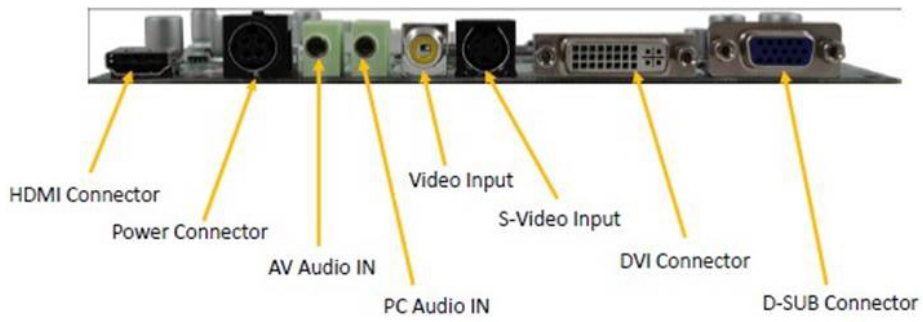

Connector Descriptions