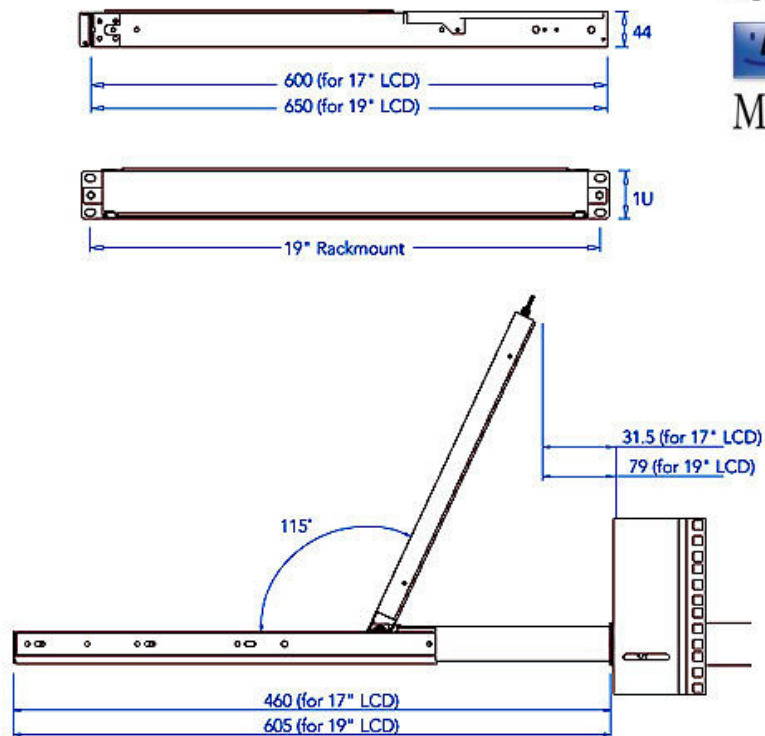

### Features and Benefits:

- Only 1U (1.75" high) of vertical 19" rack-mount space
- SUN Keys: STOP, HELP, AGAIN, PROPS, UNDO, FIND, OPEN, COPY, CUT, PASTE and FRONT
- The screen will sync with most SUN Resolution, including 1152 x 900 @ 66 or 76 Hz
- 1280 x 1024 native graphic resolution
- Compatible with SUN, Apple, IBM, DELL, HP and USB Server
- Laptop-style tilting display provides for short pull-out and minimal intrusion into the aisle space in front of the rack.
- High-brightness 300-nit,TFT LCD Panel and high contrast-ration active TFT LCD flat panel integrated folding display.
- Full 104-keys SUN-compatible keyboard w/ 3-button trackball
- Industrial-grade heavy-duty steel construction
- Smooth-operating sliding rails that self-lock when pulled all the way out.
- Built-in thumb screws for securing the unit when folded and pushed all the way in.
- Adjustable mounting brackets compatible with SUN rack depths of 24 to 36 inch

### Mechanical Drawing:

Designed for

Unit : mm

i-Tech Company LLC  
TOLL FREE: (888) 483-2418 • EMAIL: [info@i-techcompany.com](mailto:info@i-techcompany.com) • WEB: [www.iTechLCD.com](http://www.iTechLCD.com)

**Specifications:**

LCD	
Panel	TFT 17" LCD Panel
Screen Type	TFT
Frequency	60Hz
Contrast Ratio	500 : 1
Viewing Angle	150° (H) x 135° (V)
Resolution	Resolution
Pixel pitch	<b>0.264(H) x 0.264(W) mm</b>
Response Time	Tr=3ms, Tf=10ms (Typ.)
Brightness	300 cd/m2
Panel Color	16.2M
Storage Temp.	-25 - 60°C
Operating Temp.	0 - 50°C
Backlight MTBF	20,000 hours under 20 - 30°C
KVM (SNK117-8/117-16 only)	
Computer Connectors	8/16
Connector	15-pin HDB type, Keyboard,mouse, all-in-1
Cascade Level	8 Levels
Max. Access PCs	128
Input VGA Resolution	1920 x 1440
Power Supply	
Remote Adapter	110V - 220V AC Input 12V 5A Output
Adapter Size	4.3"(L) x 2.4" (W) x 1.2"(H)
Cable Legnght	6 ft (182cm)
Safety Approval	FCC, CE