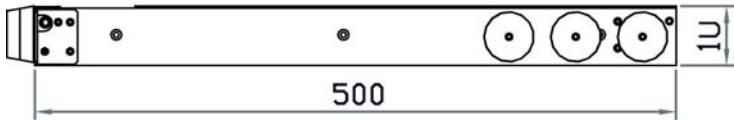

Shock	10G acceleration (11 ms duration)
Vibration	5~500Hz 1G RMS random vibration
Regulatory	FCC, CE, RoHS
Power	
Input	Auto-sensing 100 to 240VAC, 50 / 60Hz
Consumption	Max. 48 Watt, Standby 5 Watt
Product Dimensions	
SNP117	442 x 500 x 44 mm / 17.4 x 19.7 x 1.73 inch
SNP119	442 x 500 x 44 mm / 17.4 x 19.7 x 1.73 inch
Packing Dimensions	
SNP117	590 x 687 x 120 mm / 23.2 x 27 x 4.7 inch
SNP119	590 x 687 x 120 mm / 23.2 x 27 x 4.7 inch

Structure Diagram

Dimension

Front View

Side View

UNIT : mm
1mm = 0.03937 inch

Top View

Model	Product Dimension (W x D x H)	Packing Dimension (W x D x H)	Net Weight	Gross Weight
SNP117	441.6 x 500 x 44 mm 17.4 x 19.7 x 1.73	590 x 687 x 120 mm 23.2 x 27 x 4.7"	10.5 kg 23 lb	16.5 kg 36 lb
SNP119	441.6 x 500 x 44 mm 17.4 x 19.7 x 1.73	590 x 687 x 120 mm 23.2 x 27 x 4.7"	12.5 kg 28 lb	18.5 kg 41 lb