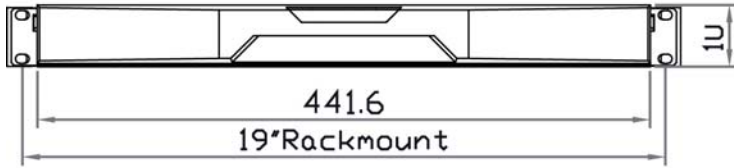

Options

- 48V, 24V or 12VDC power

Basic I/O: VGA and DVI-D

** For DC power option, casing depth will be extended from 500mm (19.7") to 570mm (22.4")

LCD Panel		
Manufacturer	AUO	AUO
Diagonal size	17" TFT	19" TFT
Max. Resolution	1152 x 900 (Direct)	1280 x 1024 (Native)
Brightness (cd/m ²)	250	250
Backlight	CCFL	LED
Colors	16.7M	16.7M
Contrast Ratio (typ)	1000 : 1	1000 : 1
Viewing Angle (H/V)	160° x 160°	170° x 160
Active area (mm)	338 x 270	376 x 301
MTBF (hrs)	50,000	30,000
Signal input	VGA or DVI-D	VGA or DVI-D
Casing Color	Black (RAL 9005)	
Weight		
Net	10.5 kgs (23 lbs)	12.5 kgs (28 lbs)
Gross	16.5 kgs (36 lbs)	18.5 kgs (41 lbs)
Environmental		
Operating	0 to 50°C Degree	
Storage	-5 to 60°C Degree	
Relative humidity	5-90%, non-condensing	

Shock	10G acceleration (11 ms duration)
Vibration	5~500Hz 1G RMS random vibration
Regulatory	FCC, CE, RoHS
Power	
Input	Auto-sensing 100 to 240VAC, 50 / 60Hz
Consumption	Max. 48 Watt, Standby 5 Watt
Product Dimensions	
SNP117	442 x 500 x 44 mm / 17.4 x 19.7 x 1.73 inch
SNP119	442 x 500 x 44 mm / 17.4 x 19.7 x 1.73 inch
Packing Dimensions	
SNP117	590 x 687 x 120 mm / 23.2 x 27 x 4.7 inch
SNP119	590 x 687 x 120 mm / 23.2 x 27 x 4.7 inch

Structure Diagram

Dimension

Front View

Side View

UNIT : mm
1mm = 0.03937 inch

Top View

Model	Product Dimension (W x D x H)	Packing Dimension (W x D x H)	Net Weight	Gross Weight
SNP117	441.6 x 500 x 44 mm 17.4 x 19.7 x 1.73	590 x 687 x 120 mm 23.2 x 27 x 4.7"	10.5 kg 23 lb	16.5 kg 36 lb
SNP119	441.6 x 500 x 44 mm 17.4 x 19.7 x 1.73	590 x 687 x 120 mm 23.2 x 27 x 4.7"	12.5 kg 28 lb	18.5 kg 41 lb