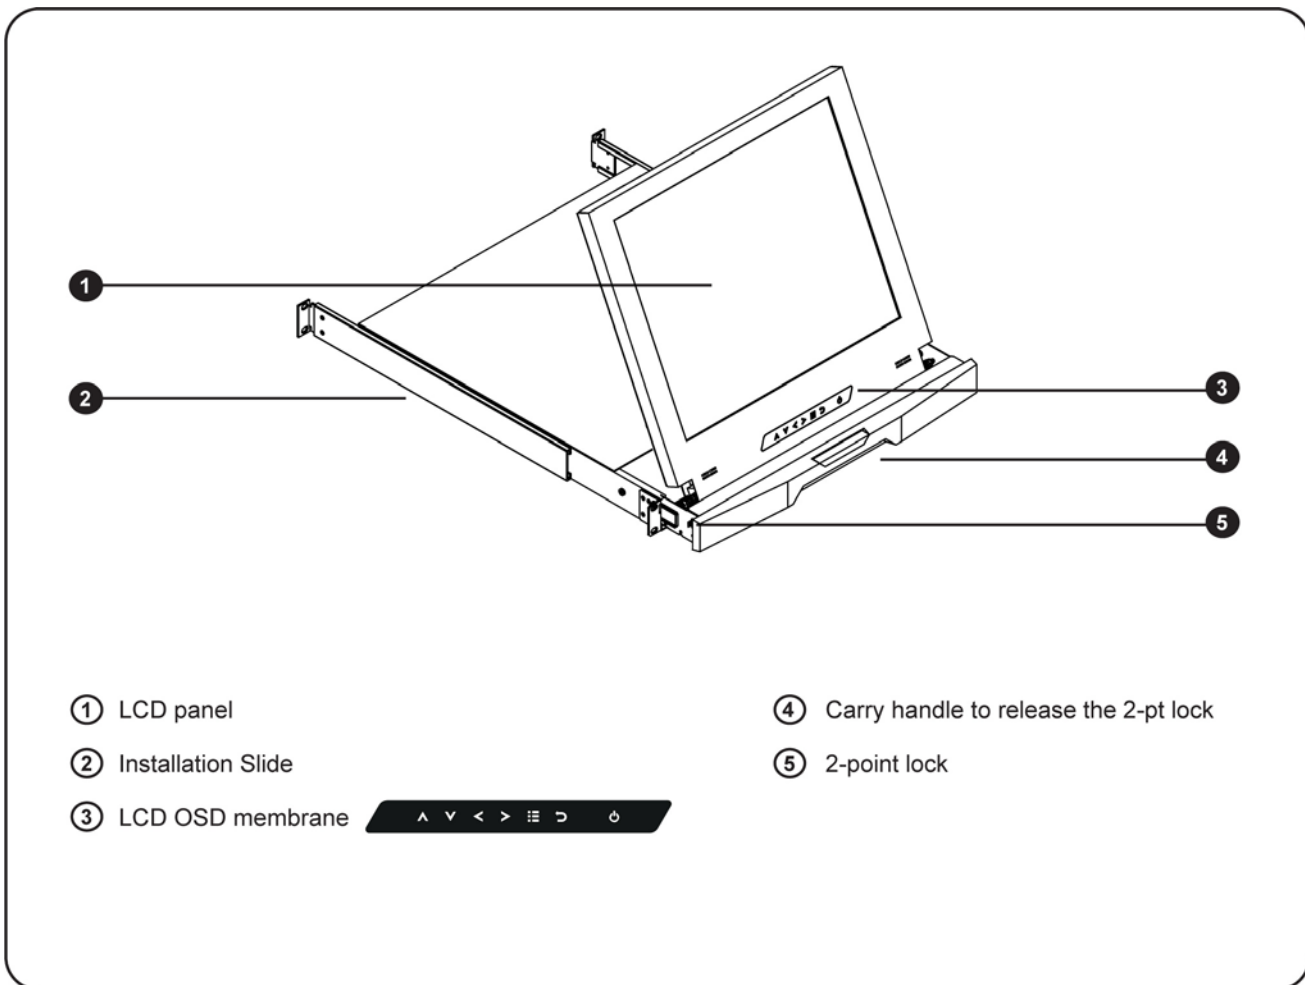

Shock	10G acceleration (11 ms duration)
Vibration	5~500Hz 1G RMS random vibration
Regulatory	FCC, CE, RoHS
Power	
Input	Auto-sensing 100 to 240VAC, 50 / 60Hz
Consumption	Max. 48 Watt, Standby 5 Watt
Product Dimensions	
SNP117	442 x 500 x 44 mm / 17.4 x 19.7 x 1.73 inch
SNP119	442 x 500 x 44 mm / 17.4 x 19.7 x 1.73 inch
Packing Dimensions	
SNP117	590 x 687 x 120 mm / 23.2 x 27 x 4.7 inch
SNP119	590 x 687 x 120 mm / 23.2 x 27 x 4.7 inch

Structure Diagram