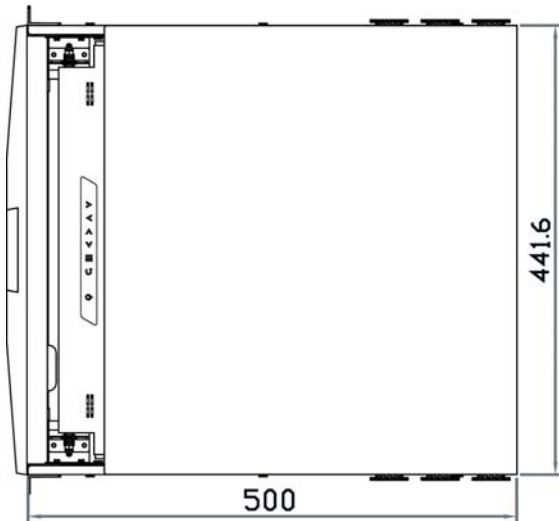

Options

- 48V, 24V or 12VDC power

Basic I/O: VGA and DVI-D

** For DC power option, casing depth will be extended from 500mm (19.7") to 570mm (22.4")

LCD Panel		
Manufacturer	AUO	AUO
Diagonal size	17" TFT	19" TFT
Max. Resolution	1152 x 900 (Direct)	1280 x 1024 (Native)
Brightness (cd/m ²)	250	250
Backlight	CCFL	LED
Colors	16.7M	16.7M
Contrast Ratio (typ)	1000 : 1	1000 : 1
Viewing Angle (H/V)	160° x 160°	170° x 160
Active area (mm)	338 x 270	376 x 301
MTBF (hrs)	50,000	30,000
Signal input	VGA or DVI-D	VGA or DVI-D
Casing Color	Black (RAL 9005)	
Weight		
Net	10.5 kgs (23 lbs)	12.5 kgs (28 lbs)
Gross	16.5 kgs (36 lbs)	18.5 kgs (41 lbs)
Environmental		
Operating	0 to 50°C Degree	
Storage	-5 to 60°C Degree	
Relative humidity	5-90%, non-condensing	

Shock	10G acceleration (11 ms duration)
Vibration	5~500Hz 1G RMS random vibration
Regulatory	FCC, CE, RoHS
Power	
Input	Auto-sensing 100 to 240VAC, 50 / 60Hz
Consumption	Max. 48 Watt, Standby 5 Watt
Product Dimensions	
SNP117	442 x 500 x 44 mm / 17.4 x 19.7 x 1.73 inch
SNP119	442 x 500 x 44 mm / 17.4 x 19.7 x 1.73 inch
Packing Dimensions	
SNP117	590 x 687 x 120 mm / 23.2 x 27 x 4.7 inch
SNP119	590 x 687 x 120 mm / 23.2 x 27 x 4.7 inch

Structure Diagram

Dimension

Front View

Side View

UNIT : mm
1mm = 0.03937 inch

Top View

Model	Product Dimension (W x D x H)	Packing Dimension (W x D x H)	Net Weight	Gross Weight
SNP117	441.6 x 500 x 44 mm 17.4 x 19.7 x 1.73	590 x 687 x 120 mm 23.2 x 27 x 4.7"	10.5 kg 23 lb	16.5 kg 36 lb
SNP119	441.6 x 500 x 44 mm 17.4 x 19.7 x 1.73	590 x 687 x 120 mm 23.2 x 27 x 4.7"	12.5 kg 28 lb	18.5 kg 41 lb