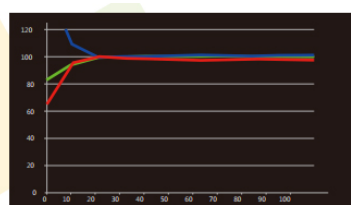

## Color Reproduction

The SW2100SD adopts high quality LCD panels and offers accurate color reproduction. The color calibration has been optimized in the new firmware, and users can adjust color temperature by RGB Gain and Bias.

Color Gamut

Color Temperature

RGB Balance

Gamma Luminance