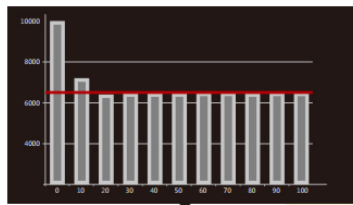

Color Temperature