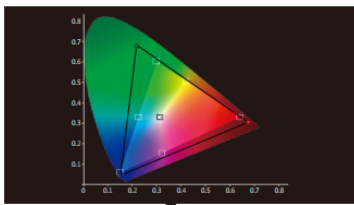

Color Reproduction

The SW2100SD adopts high quality LCD panels and offers accurate color reproduction. The color calibration has been optimized in the new firmware, and users can adjust color temperature by RGB Gain and Bias.

Color Gamut