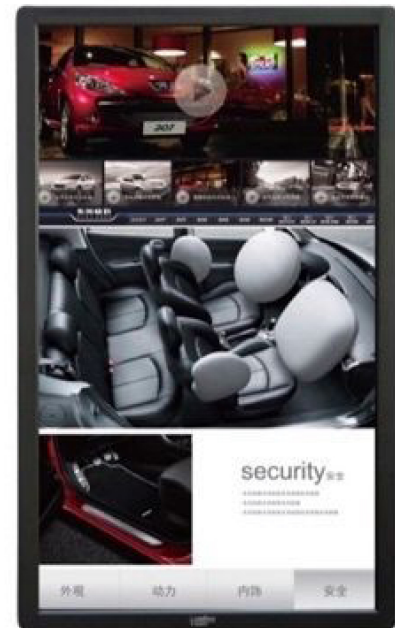

Multi Touch Infrared Open Frame Touch Monitor

Chassis mount/Open frame IR 10 points touch display 32" 1920x1080 400nits with 4mm tempering glass VESA mounting. Support MAC and Linux, Windows 7/8/10 no need the Driver & support.

MODEL: TCH3200-IR

OVERVIEW

TCH3200-IR is a 32-inch multi-touch infrared open frame touchscreen monitor which offers a cost-effective solution that can be easily connected and integrated by the users. It is well-suited for a wide range of applications including digital signage, kiosks, advertising machine, gaming, casino, interactive digital, industrial, education, and transportation, among others.

FEATURES HIGHLIGHTS:

- Reliable quality
- Easy operation
- Economical choice
- Superb cosmetics
- Slim housing
- On-screen display
- 10-point infrared multi-touch technology
- Anti-vandal 4mm physical tempering glass
- Video input with options for VGA, DVI, and HDMI
- Standard VESA 300mm x 300mm

SPECIFICATIONS: