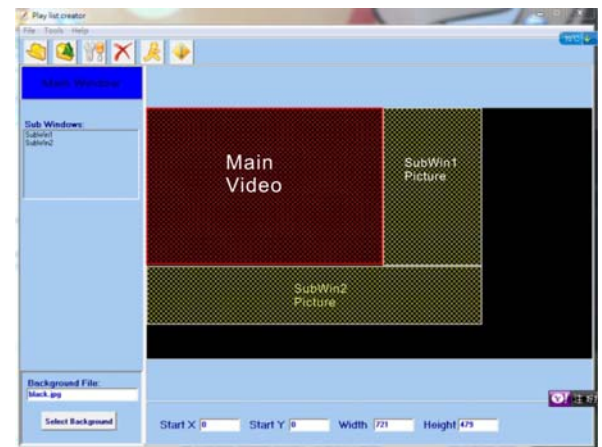

Digital Signage LCD Monitor

High Brightness Chassis Stand Alone LCD Digital Signage Advertising Player, 11.6" Wide 16:9, 1366x768, 1000nits, 1080P Full HD Supported video code format: MPG, MOV, MKV, AVI, MP4, TP, TS, DAT, RM, RMVB, Supported image format: BMP, JPEG

(Model: TDD1160HBMP)

FEATURES:

- ★ 1080P Full HD Supported video code format:MPG, MOV, MKV, , AVI, MP4, TP, TS, DAT, RM, RMVB
- ★ Supported image format:BMP, JPEG
- ★ Supported audio code format: MP3
- ★ When the machine is power failure and reset, it can start to playback from the current record before 5 or 10 or 30 seconds
- ★ Free split screen:
 - Window mode
 - Landscape: supports one, two, three split screen, logo, rolling subtitle
- ★ Clock display: a clock IC, time information can be displayed.
- ★ Audio output: two-channel stereo audio output 2X2W, SNR 85dB.
- ★ Rolling subtitles: Play video advertising, while at the bottom of the screen display pre-set text messages.
- ★ Play mode: repeat the whole song, single repeat playing, sequential playing.
- ★ Remote Control: Support Infrared Remote Control.
- ★ Support OTG copy function.
- ★ Support upgrading the firmware from USB port .(fastest)
- ★ Program playing there are two models as follows:
 - Set the multiple segment play time
 - Play the designate file in the playtime
 - Date setting adjusts the time value displayed on display terminals
 - Display the time value on the screen or not
 - Timing power on/off
 - You can set power on/off time per day/week
 - Provides 5-time range for power on/off

System Specifications

Viewable Size Image	11.6" 16:9
Active Display Area(mm)	256.125x144.0
Pixel Pitch(mm)	0.1875x0.1875
Number of Pixels	1366x768
Contrast Ratio	500
Display Color	16.7M colors
Brightness	350 LED
Viewing Angle(CR>=10)	65/65 50/60
Response Time	4
Dimensions	WxHxD mm
Weight	N.W/G.W