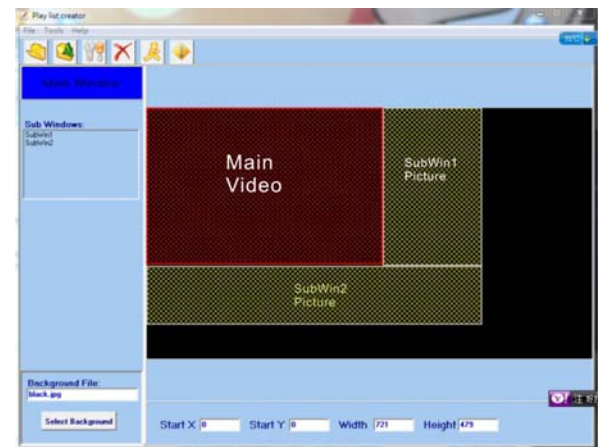

Digital Signage LCD Monitor

High Brightness Chassis Stand Alone LCD Digital Signage Advertising Player, 15" 4:3, 1024x768, 1000nits, 1080P Full HD Supported video code format: MPG, MOV, MKV, AVI, MP4, TP, TS, DAT, RM, RMVB, Supported image format: BMP, JPEG

(Model: TDD1500HBMP)

FEATURES:

- ★ 1080P Full HD Supported video code format:MPG, MOV, MKV, , AVI, MP4, TP, TS, DAT, RM, RMVB
- ★ Supported image format:BMP, JPEG
- ★ Supported audio code format: MP3
- ★ When the machine is power failure and reset, it can start to playback from the current record before 5 or 10 or 30 seconds
- ★ Free split screen:
 - Window mode
 - Landscape: supports one, two, three split screen, logo, rolling subtitle
- ★ Clock display: a clock IC, time information can be displayed.
- ★ Audio output: two-channel stereo audio output 2X2W, SNR 85dB.
- ★ Rolling subtitles: Play video advertising, while at the bottom of the screen display pre-set text messages.
- ★ Play mode: repeat the whole song, single repeat playing, sequential playing.
- ★ Remote Control: Support Infrared Remote Control.
- ★ Support OTG copy function.
- ★ Support upgrading the firmware from USB port .(fastest)
- ★ Program playing there are two models as follows:
 - Set the multiple segment play time
 - Play the designate file in the playtime
 - Date setting adjusts the time value displayed on display terminals
 - Display the time value on the screen or not
 - Timing power on/off
 - You can set power on/off time per day/week
 - Provides 5-time range for power on/off

System Specifications

Viewable Size Image	15" 4:3
Active Display Area(mm)	304.1x228.1
Pixel Pitch(mm)	0.297x0.297
Number of Pixels	1024x768
Contrast Ratio	600/800
Display Color	16.7M colors
Brightness	350 CCFL/400 LED
Viewing Angle(CR>=10)	75/75 60/50(CCFL), 80/80 65/80(LED)
Response Time	8
Dimensions	WxHxD 365x285x50 mm
Weight	N.W/G.W 2100g/2800g