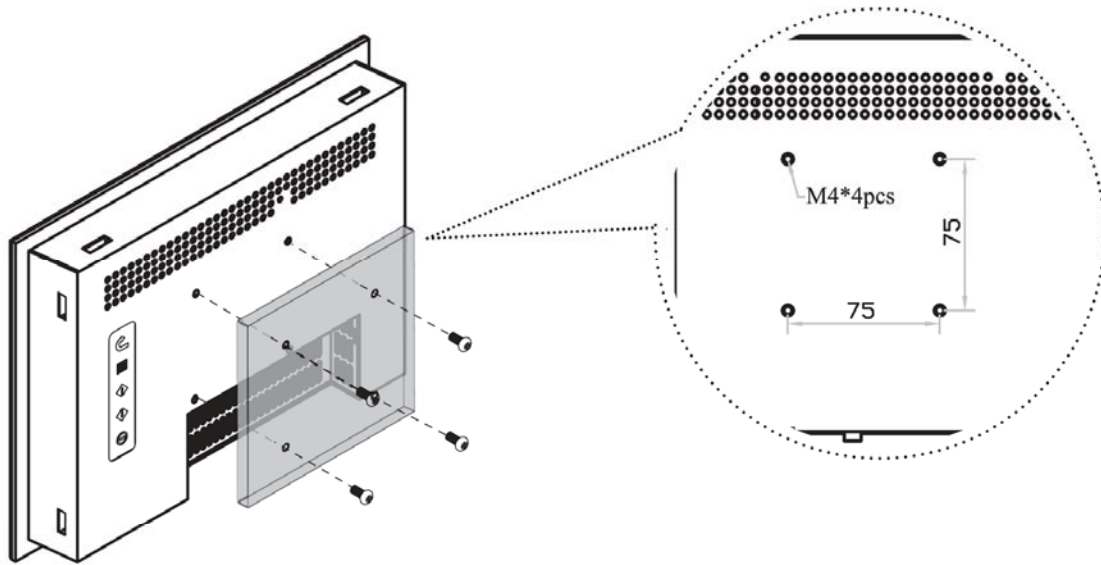

## Mounting bracket B

3

x 8 pcs

Mounting bracket B

4

x 8 pcs

M4\*50mm screw

# iAP-1000 Mounting Method

75mm VESA standard

UNIT : mm  
1mm = 0.03937 inch