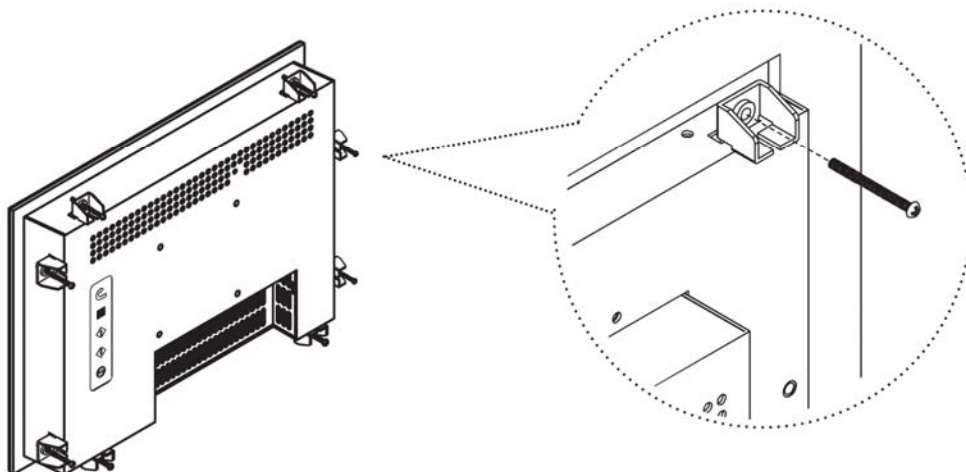

## Mounting bracket B

3

x 8 pcs

Mounting bracket B

4

x 8 pcs

M4\*50mm screw

# iAP-1000 Mounting Method

75mm VESA standard

UNIT : mm  
1mm = 0.03937 inch