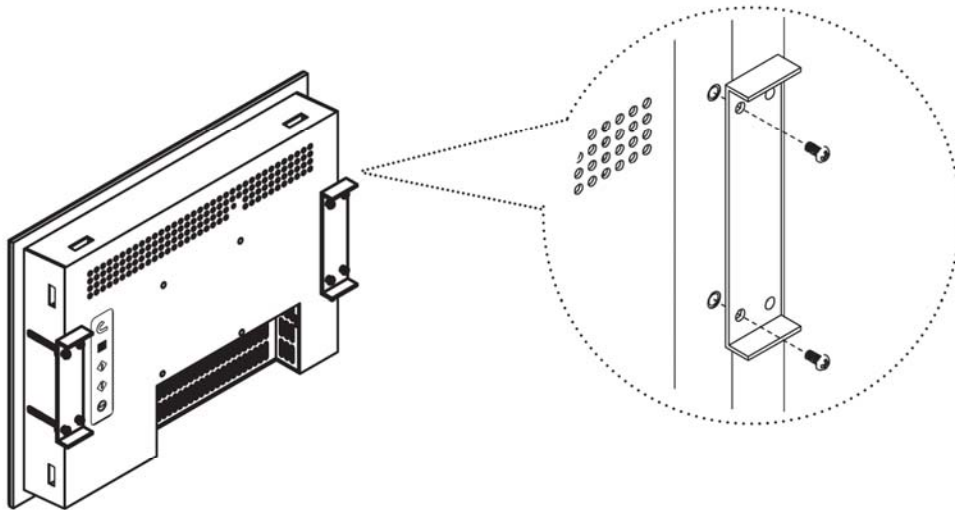

## Mounting bracket A

1

x 2 pcs

Mounting bracket A

2

x 4 pcs

M4\*6mm screw

# iAP-1000 Mounting Method

75mm VESA standard

UNIT : mm  
1mm = 0.03937 inch