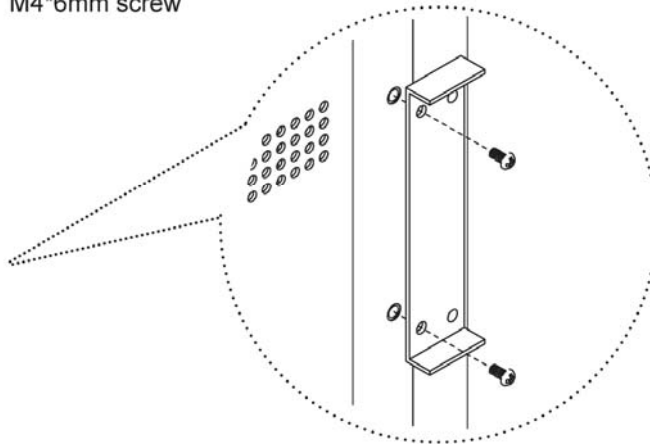

iAP-1200 Mounting Method

Mounting bracket A

1

x 2 pcs

Mounting bracket A

2

x 4 pcs

M4*6mm screw

Mounting bracket B

4

x 8 pcs

Mounting bracket B

5

x 8 pcs

M4*50mm screw

iAP-1200 Mounting Method

75mm VESA standard

UNIT : mm
1mm = 0.03937 inch

Remarks

- Hardware and M4*4 pcs for VESA mounting is not provided