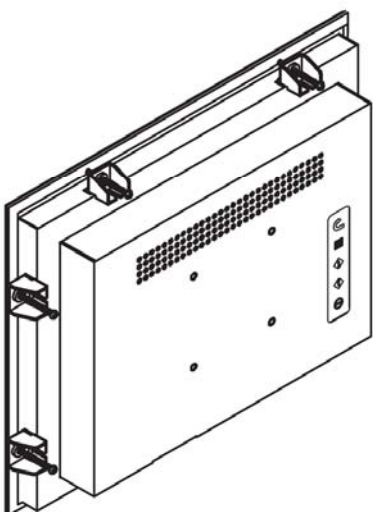

Mounting bracket B

4

x 8 pcs

Mounting bracket B

5

x 8 pcs

M4*50mm screw

iAP-1200 Mounting Method

75mm VESA standard

UNIT : mm
1mm = 0.03937 inch

Remarks

- Hardware and M4*4 pcs for VESA mounting is not provided