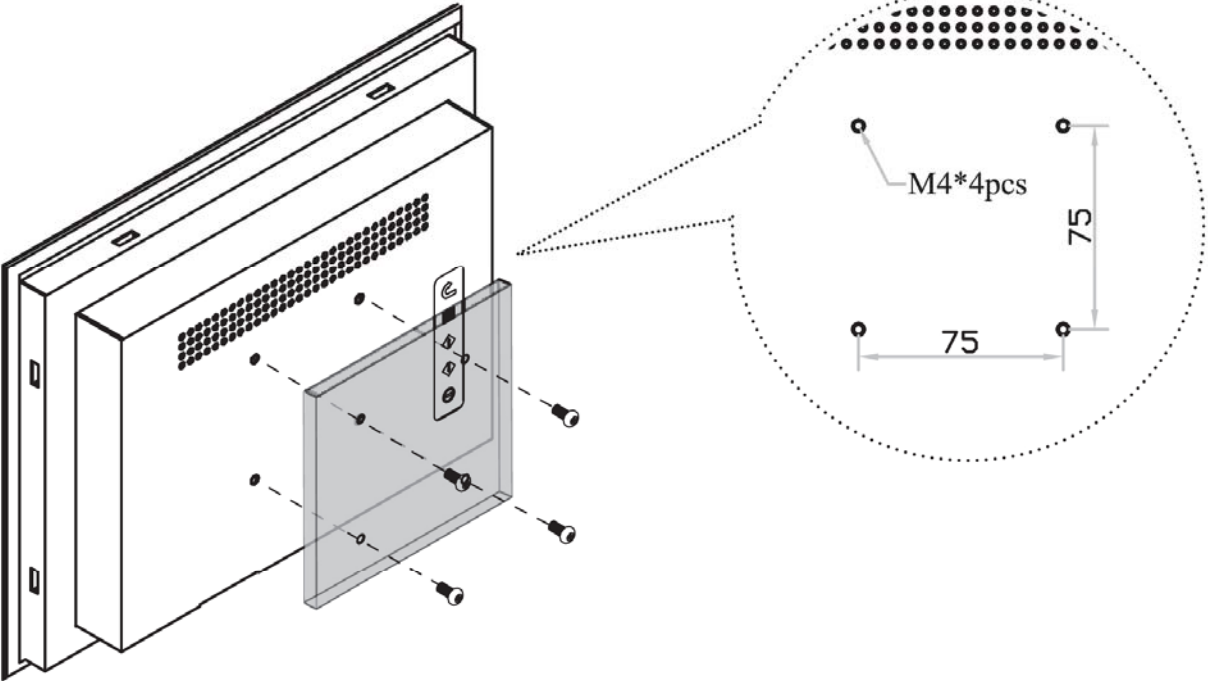

Mounting bracket B

4

x 8 pcs

Mounting bracket B

5

x 8 pcs

M4*50mm screw

iAP-1200 Mounting Method

75mm VESA standard

UNIT : mm
1mm = 0.03937 inch

Remarks

- Hardware and M4*4 pcs for VESA mounting is not provided