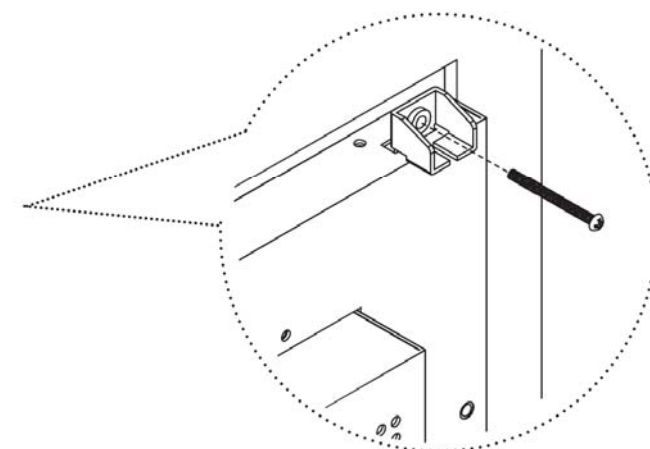

Mounting bracket B

4

x 8 pcs

Mounting bracket B

5

x 8 pcs

M4*50mm screw

iAP-1200 Mounting Method

75mm VESA standard

UNIT : mm
1mm = 0.03937 inch

Remarks

- Hardware and M4*4 pcs for VESA mounting is not provided