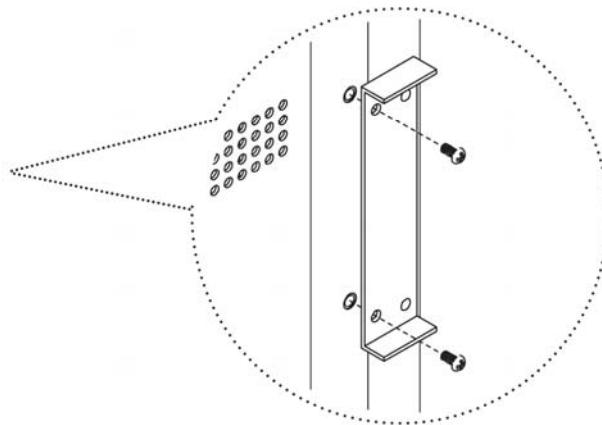

# iAP-1700 Mounting Method

## Mounting bracket A

1

x 4 pcs

Mounting bracket A

2

x 8 pcs

M4\*6mm screw

## Mounting bracket B

3

x 12 pcs

Mounting bracket B

4

x 12 pcs

M4\*50mm screw

# iAP-1700 Mounting Method

100mm VESA standard

UNIT : mm

1mm = 0.03937 inch