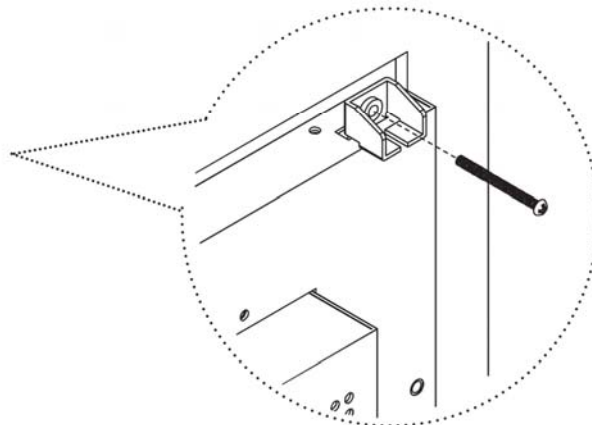

## Mounting bracket B

3

x 12 pcs

Mounting bracket B

4

x 12 pcs

M4\*50mm screw

# iAP-1700 Mounting Method

100mm VESA standard

UNIT : mm

1mm = 0.03937 inch