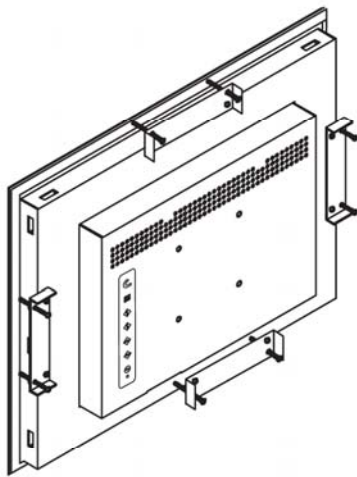

## Mounting bracket A

1

x 4 pcs

Mounting bracket A

2

x 8 pcs

M4\*6mm screw

## Mounting bracket B

3

x 12 pcs

Mounting bracket B

4

x 12 pcs

M4\*50mm screw

# iAP-1700 Mounting Method

100mm VESA standard

UNIT : mm

1mm = 0.03937 inch