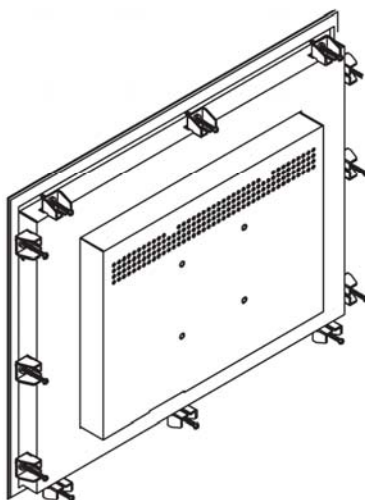

## Mounting bracket B

3

x 12 pcs

Mounting bracket B

4

x 12 pcs

M4\*50mm screw

# iAP-1700 Mounting Method

100mm VESA standard

UNIT : mm

1mm = 0.03937 inch