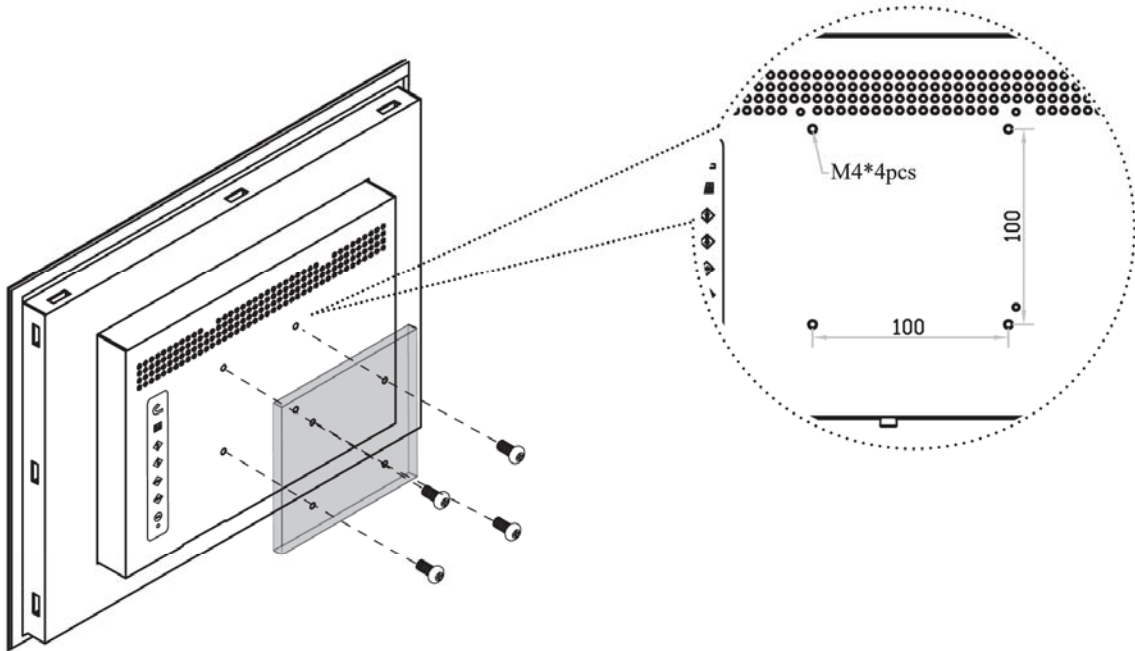

## Mounting bracket B

3

x 12 pcs

Mounting bracket B

4

x 12 pcs

M4\*50mm screw

# iAP-1700 Mounting Method

100mm VESA standard

UNIT : mm

1mm = 0.03937 inch