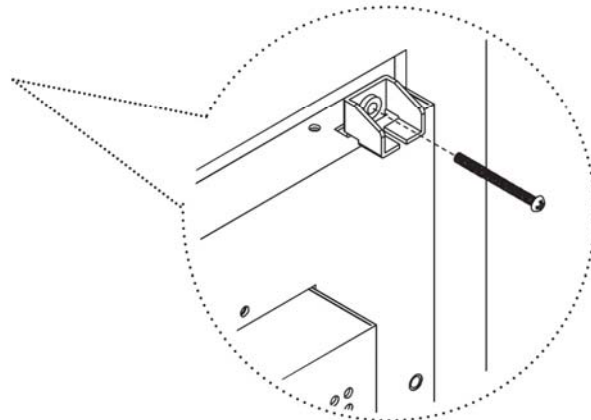

## Mounting bracket A

1

x 2 pcs

Mounting bracket A

2

x 4 pcs

M4\*6mm screw

## Mounting bracket B

3

x 4 pcs

Mounting bracket B

4

x 4 pcs

M4\*35mm screw

# iAP-600 Mounting Method

75mm VESA standard

UNIT : mm  
1mm = 0.03937 inch