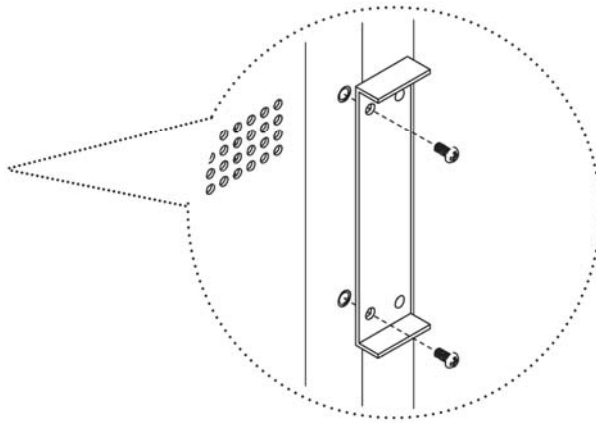

## Mounting bracket A

1

x 2 pcs

Mounting bracket A

2

x 4 pcs

M4\*6mm screw

## Mounting bracket B

3

x 4 pcs

Mounting bracket B

4

x 4 pcs

M4\*35mm screw

# iAP-600 Mounting Method

75mm VESA standard

UNIT : mm  
1mm = 0.03937 inch