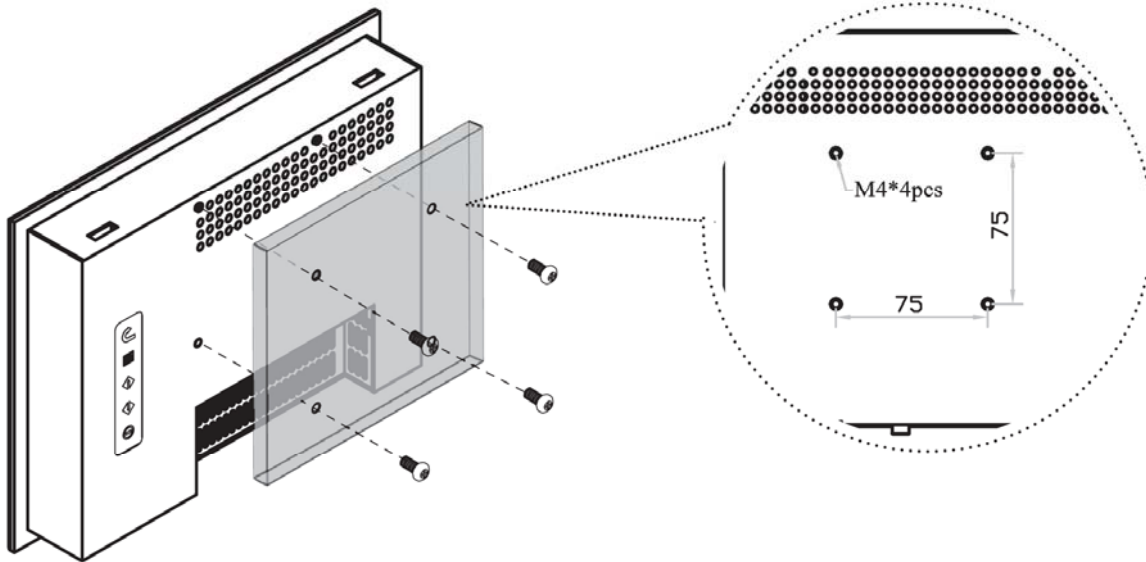

## Mounting bracket B

3

x 4 pcs

Mounting bracket B

4

x 4 pcs

M4\*35mm screw

# iAP-600 Mounting Method

75mm VESA standard

UNIT : mm  
1mm = 0.03937 inch