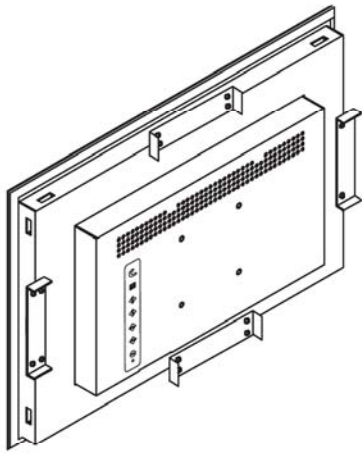

## Mounting bracket A

1

x 4 pcs

Mounting bracket A

2

x 8 pcs

M4\*6mm screw

# iAP-W1900 Mounting Method

100mm VESA standard

UNIT : mm  
1mm = 0.03937 inch