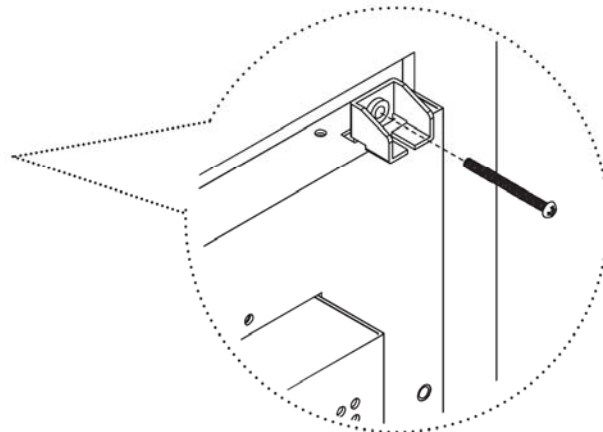

## Mounting bracket B

3

x 12 pcs

Mounting bracket B

4

x 12 pcs

M4\*50mm screw

# iAP-W1900 Mounting Method

100mm VESA standard

UNIT : mm  
1mm = 0.03937 inch