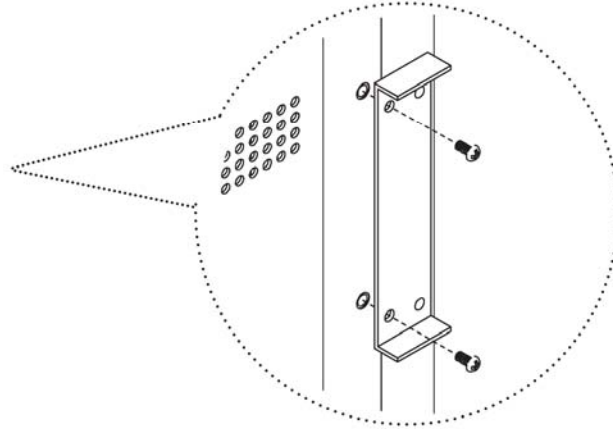

## Mounting bracket A

1

x 4 pcs

Mounting bracket A

2

x 8 pcs

M4\*6mm screw

## Mounting bracket B

3

x 12 pcs

Mounting bracket B

4

x 12 pcs

M4\*50mm screw

# iAP-W1900 Mounting Method

100mm VESA standard

UNIT : mm  
1mm = 0.03937 inch