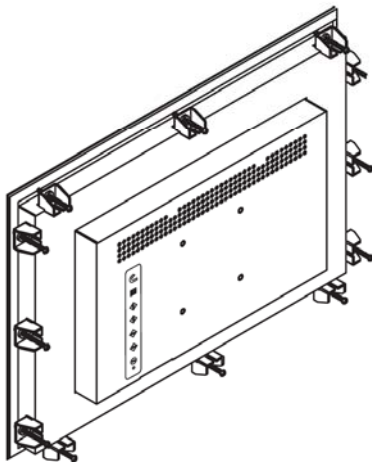

## Mounting bracket B

3

x 12 pcs

Mounting bracket B

4

x 12 pcs

M4\*50mm screw

# iAP-W1900 Mounting Method

100mm VESA standard

UNIT : mm  
1mm = 0.03937 inch