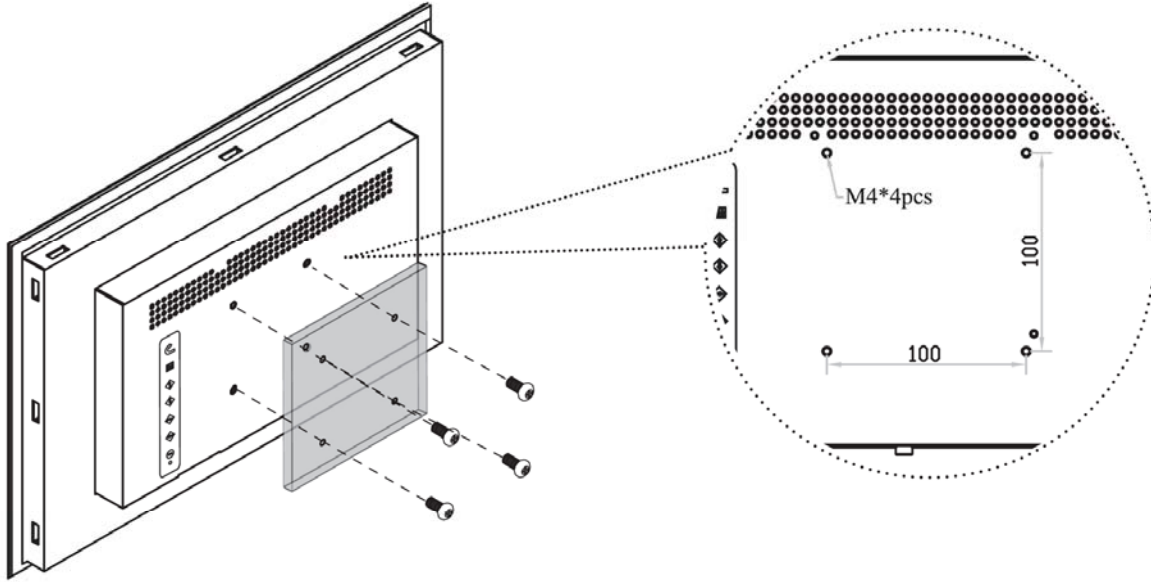

## Mounting bracket B

3

x 12 pcs

Mounting bracket B

4

x 12 pcs

M4\*50mm screw

# iAP-W1900 Mounting Method

100mm VESA standard

UNIT : mm  
1mm = 0.03937 inch