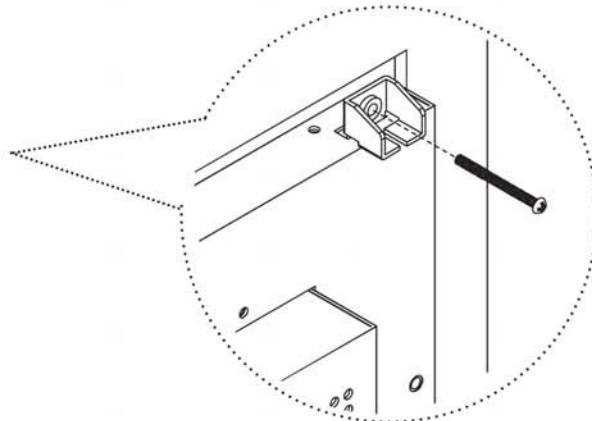

## Mounting bracket B

3

x 12 pcs

Mounting bracket B

4

x 12 pcs

M4\*50mm screw

## 100mm VESA standard

UNIT : mm  
1mm = 0.03937 inch