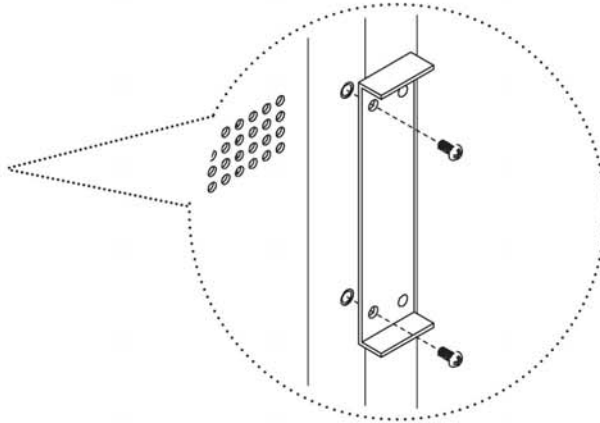

# iHAP-1700 Mounting Method

## Mounting bracket A

1

x 4 pcs

Mounting bracket A

2

x 8 pcs

M4\*6mm screw

## Mounting bracket B

3

x 12 pcs

Mounting bracket B

4

x 12 pcs

M4\*50mm screw