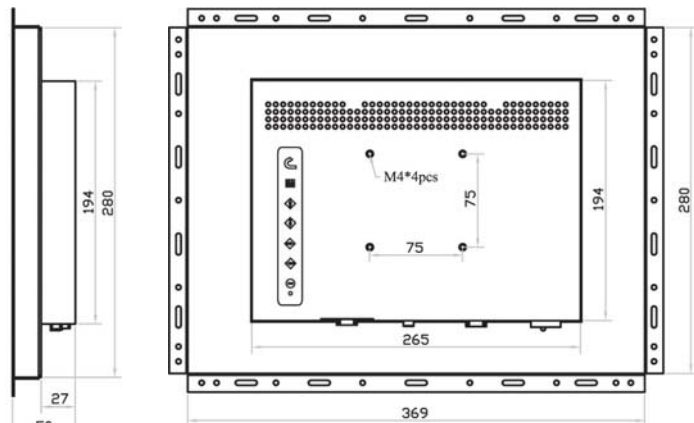

Touch screen

TV Tuner w/ Remote Controller

Audio Input

Standard Remote Controller

Mechanical Drawing

Front View

Back View

UNIT : mm
1mm = 0.03937 inch

Specifications:

LCD Panel	
LCD Type	Grade A industrial TFT LCD Panel
Panel Size	15" diagonal
Display Area	304 x 228 mm (HxV)
Max. Resolution	1024 x 768
Brightness	1000 cd/m2 (Typical)
Color Support	16.2 Mil.
Viewing Angle	75° / 75° / 75° / 60° (L / R / U / D)
Contrast Ratio	700 : 1 (Typical)
Tr Response Time	2 ms
Pixel Pitch	0.297 x 0.297 mm
OSD Control	Brightness, Contrast, Phase & Clock, Color, H & V position, Auto-tune & Recall
LCD MTBF	50,000 hrs

Mechanical	
Material	1.2mm Steel
Color	Black
Dimension	399 x 50 x 310 mm (WxDxH)
Weight	3.5 kg

Package Information	
Carton Box	558 x 105 x 473 mm (WxDxH)
Weight	5.5 kg

Signal Input	
Input Video Signal	Analog RGB
Video Level	Analog: 0.7Vp-p
Sync Type	Separate H/V, Composite H/V
Input Connector	D-Sub 15 pin VGA analog