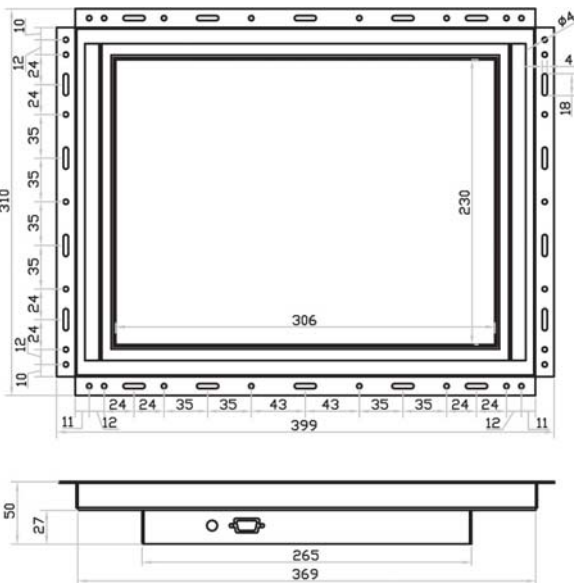

Touch screen

TV Tuner w/ Remote Controller

Audio Input

Standard Remote Controller

Mechanical Drawing

Front View

Back View

UNIT : mm
1mm = 0.03937 inch

Specifications:

LCD Panel	
LCD Type	Grade A industrial TFT LCD Panel
Panel Size	15" diagonal
Display Area	304 x 228 mm (HxV)
Max. Resolution	1024 x 768
Brightness	1000 cd/m2 (Typical)
Color Support	16.2 Mil.
Viewing Angle	75° / 75° / 75° / 60° (L / R / U / D)
Contrast Ratio	700 : 1 (Typical)
Tr Response Time	2 ms
Pixel Pitch	0.297 x 0.297 mm
OSD Control	Brightness, Contrast, Phase & Clock, Color, H & V position, Auto-tune & Recall
LCD MTBF	50,000 hrs

Mechanical	
Material	1.2mm Steel
Color	Black
Dimension	399 x 50 x 310 mm (WxDxH)
Weight	3.5 kg

Package Information	
Carton Box	558 x 105 x 473 mm (WxDxH)
Weight	5.5 kg

Signal Input	
Input Video Signal	Analog RGB
Video Level	Analog: 0.7Vp-p
Sync Type	Separate H/V, Composite H/V
Input Connector	D-Sub 15 pin VGA analog