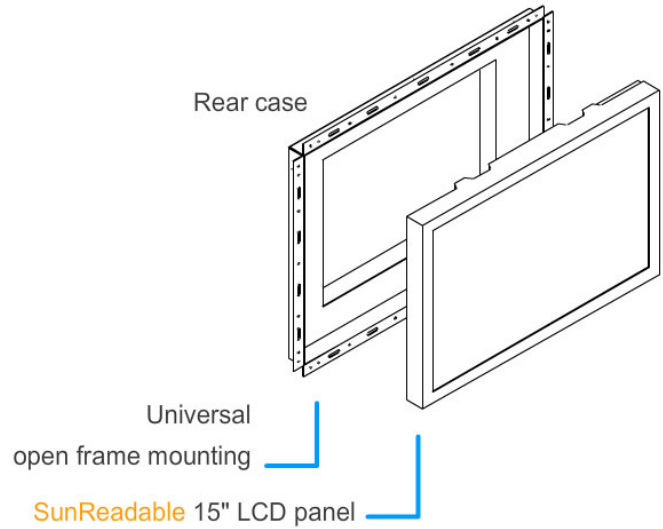

15" SunReadable Open Frame LCD Panel

Model: iHOP-1500

Features

- 15" industrial TFT LCD panel support 1024 x 768 pixels
- Universal open frame mounting for various applications
- 1000 cd/m2 industrial brightness
- OSD control keys to optimize the display
- Optional video input (S-Video, RCA, BNC & DVI)
- Optional DC power input (12 / 24 / 48 VDC)
- Optional TV tuner with remote controller
- Optional audio input with speaker
- Optional standard remote controller for AV, VGA & DVI input
- Optional touchscreen
- A wide range of mounting kits (VESA-mount, open frame kit, OEM mounting design...)

Application

- Industrial process control
- Point of sales / Kiosk
- Security / Surveillance
- Touchscreen display panel

Diagram

Options

AV Input

BNC Input

DVI Input

DC Power Input

Specifications:

LCD Panel	
LCD Type	Grade A industrial TFT LCD Panel
Panel Size	15" diagonal
Display Area	304 x 228 mm (HxV)
Max. Resolution	1024 x 768
Brightness	1000 cd/m2 (Typical)
Color Support	16.2 Mil.
Viewing Angle	75° / 75° / 75° / 60° (L / R / U / D)
Contrast Ratio	700 : 1 (Typical)
Tr Response Time	2 ms
Pixel Pitch	0.297 x 0.297 mm
OSD Control	Brightness, Contrast, Phase & Clock, Color, H & V position, Auto-tune & Recall
LCD MTBF	50,000 hrs

Mechanical	
Material	1.2mm Steel
Color	Black
Dimension	399 x 50 x 310 mm (WxDxH)
Weight	3.5 kg

Package Information	
Carton Box	558 x 105 x 473 mm (WxDxH)
Weight	5.5 kg

Signal Input	
Input Video Signal	Analog RGB
Video Level	Analog: 0.7Vp-p
Sync Type	Separate H/V, Composite H/V
Input Connector	D-Sub 15 pin VGA analog