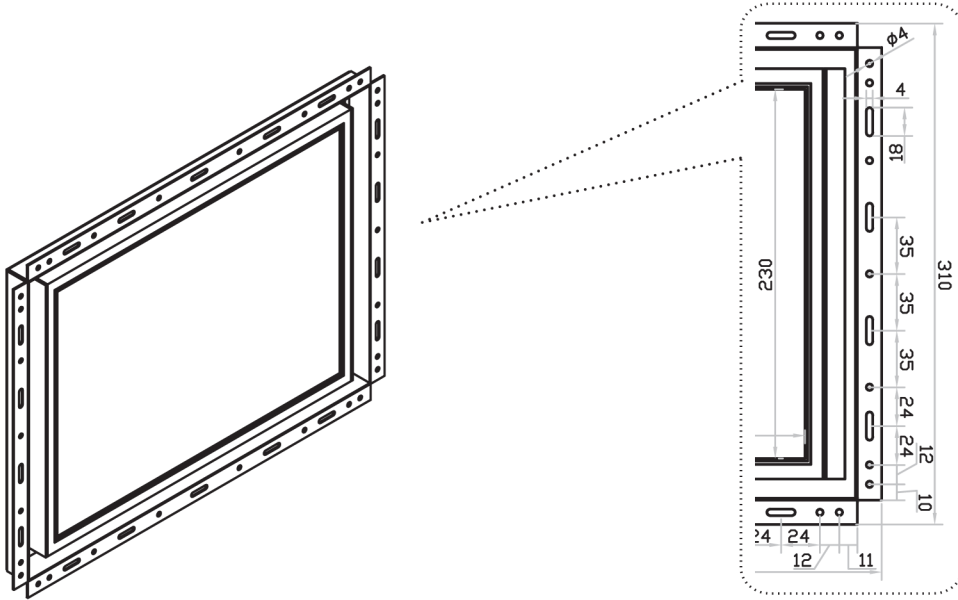

iHOP-1500 Mounting Method

UNIT : mm
1mm = 0.03937 inch

Universal open frame mounting

Remarks

- Hardware for fixing the LCD display is not provided

75mm VESA standard

Remarks

- Hardware and M4*4 pcs for VESA mounting is not provided