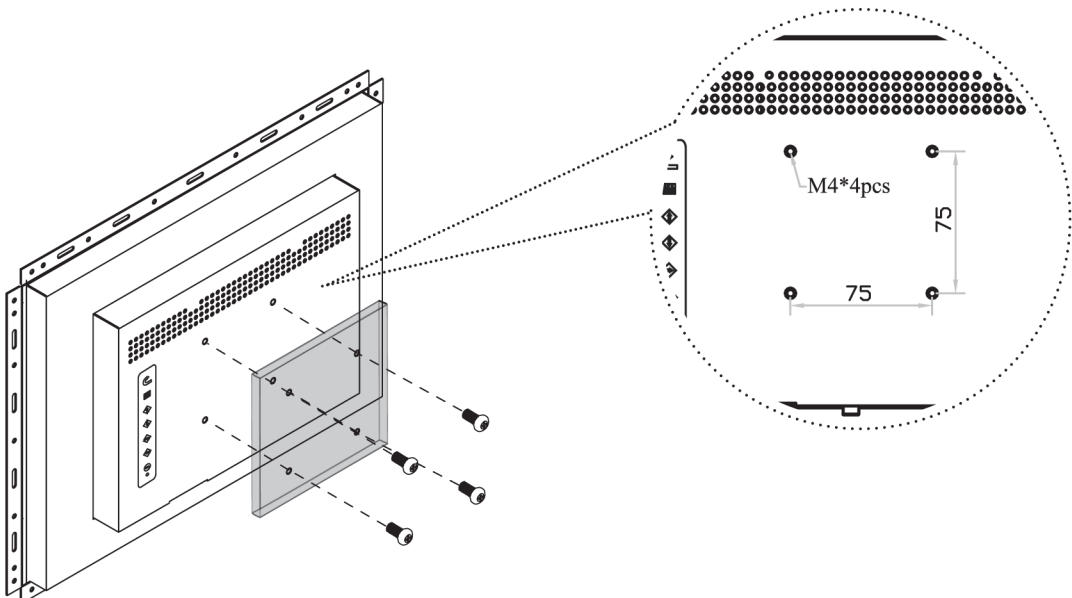

iHOP-1500 Mounting Method

UNIT : mm
1mm = 0.03937 inch

Universal open frame mounting

Remarks

- Hardware for fixing the LCD display is not provided

75mm VESA standard

Remarks

- Hardware and M4*4 pcs for VESA mounting is not provided