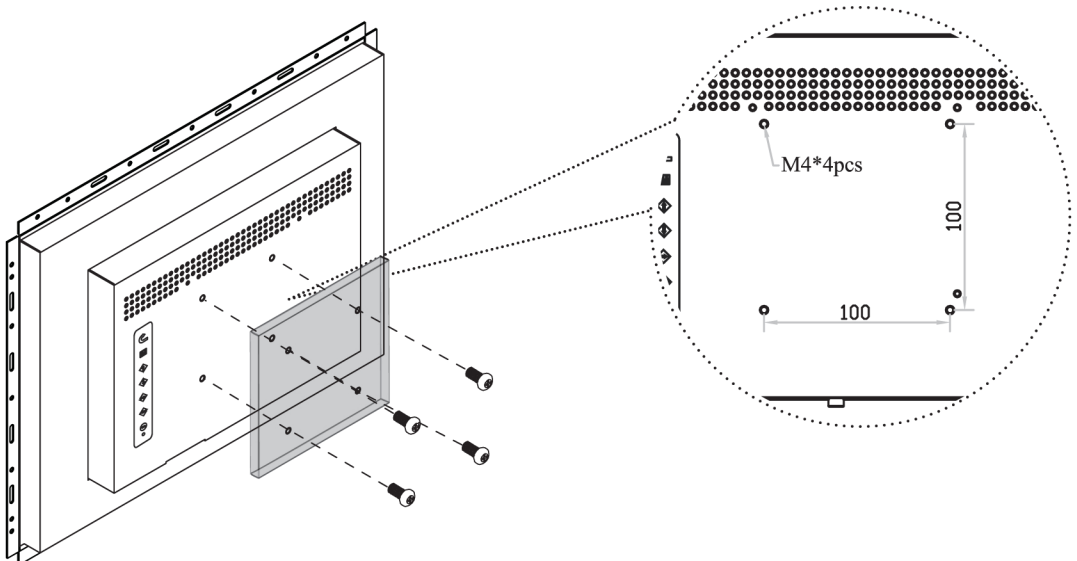

iHOP-1700 Mounting Method

UNIT : mm
1mm = 0.03937 inch

Universal open frame mounting

Remarks

- Hardware for fixing the LCD display is not provided

100mm VESA standard

Remarks

- Hardware and M4*4 pcs for VESA mounting is not provided