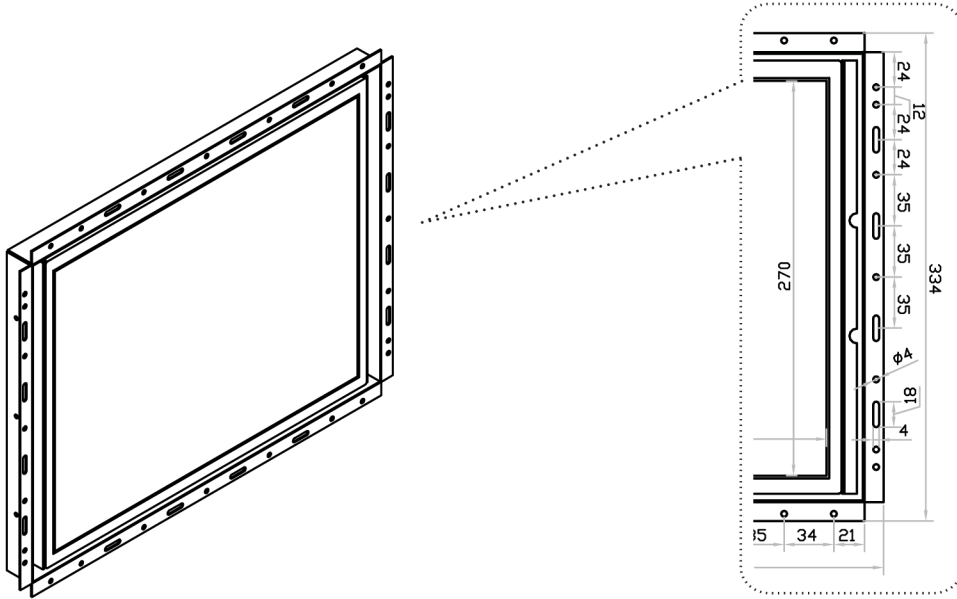

iHOP-1700 Mounting Method

UNIT : mm
1mm = 0.03937 inch

Universal open frame mounting

Remarks

- Hardware for fixing the LCD display is not provided

100mm VESA standard

Remarks

- Hardware and M4*4 pcs for VESA mounting is not provided