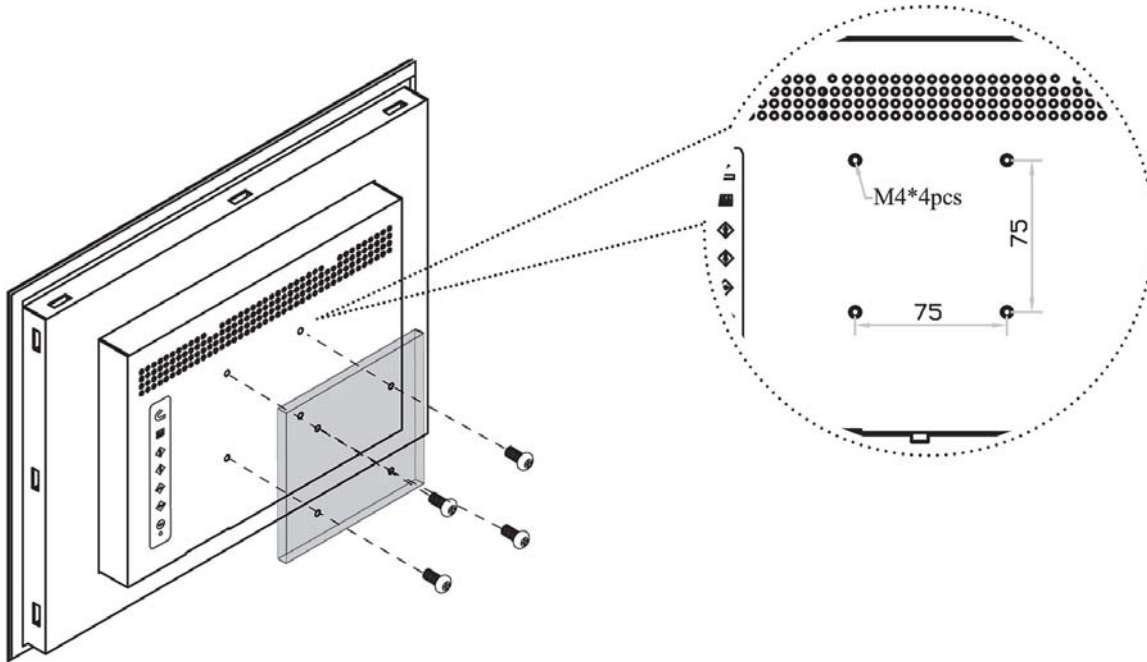

Mounting bracket B

3

x 12 pcs

Mounting bracket B

4

x 12 pcs

M4*50mm screw

iNAP-1500 Mounting Method

75mm VESA standard

UNIT : mm
1mm = 0.03937 inch

Remarks

- Hardware and M4*4 pcs for VESA mounting is not provided