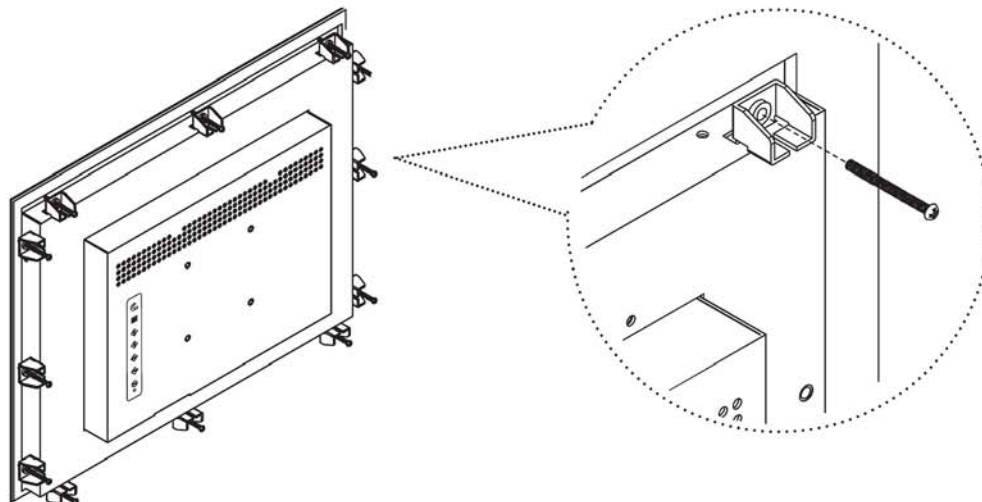

Mounting bracket B

3

x 12 pcs

Mounting bracket B

4

x 12 pcs

M4*50mm screw

iNAP-1500 Mounting Method

75mm VESA standard

UNIT : mm
1mm = 0.03937 inch

Remarks

- Hardware and M4*4 pcs for VESA mounting is not provided