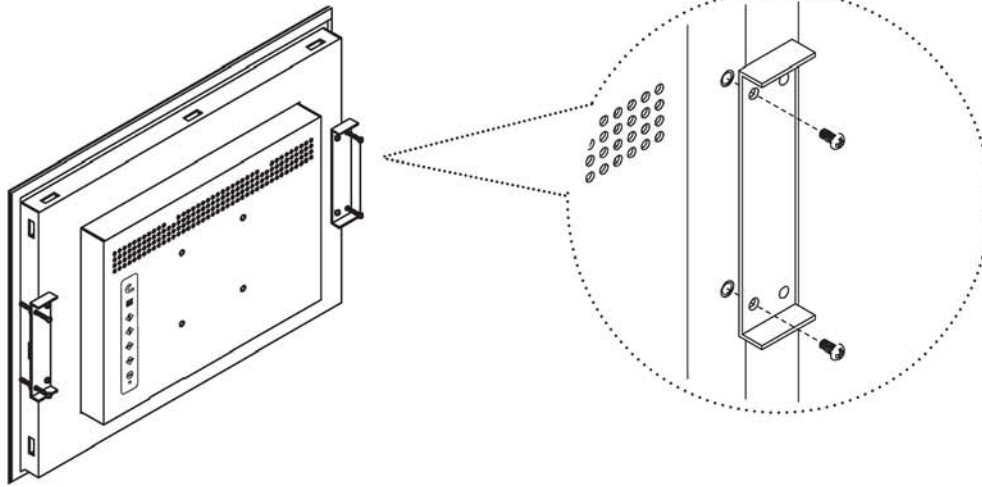

iNAP-1500 Mounting Method

Mounting bracket A

1

x 2 pcs

Mounting bracket A

2

x 4 pcs

M4*6mm screw

Mounting bracket B

3

x 12 pcs

Mounting bracket B

4

x 12 pcs

M4*50mm screw

iNAP-1500 Mounting Method

75mm VESA standard

UNIT : mm
1mm = 0.03937 inch

Remarks

- Hardware and M4*4 pcs for VESA mounting is not provided